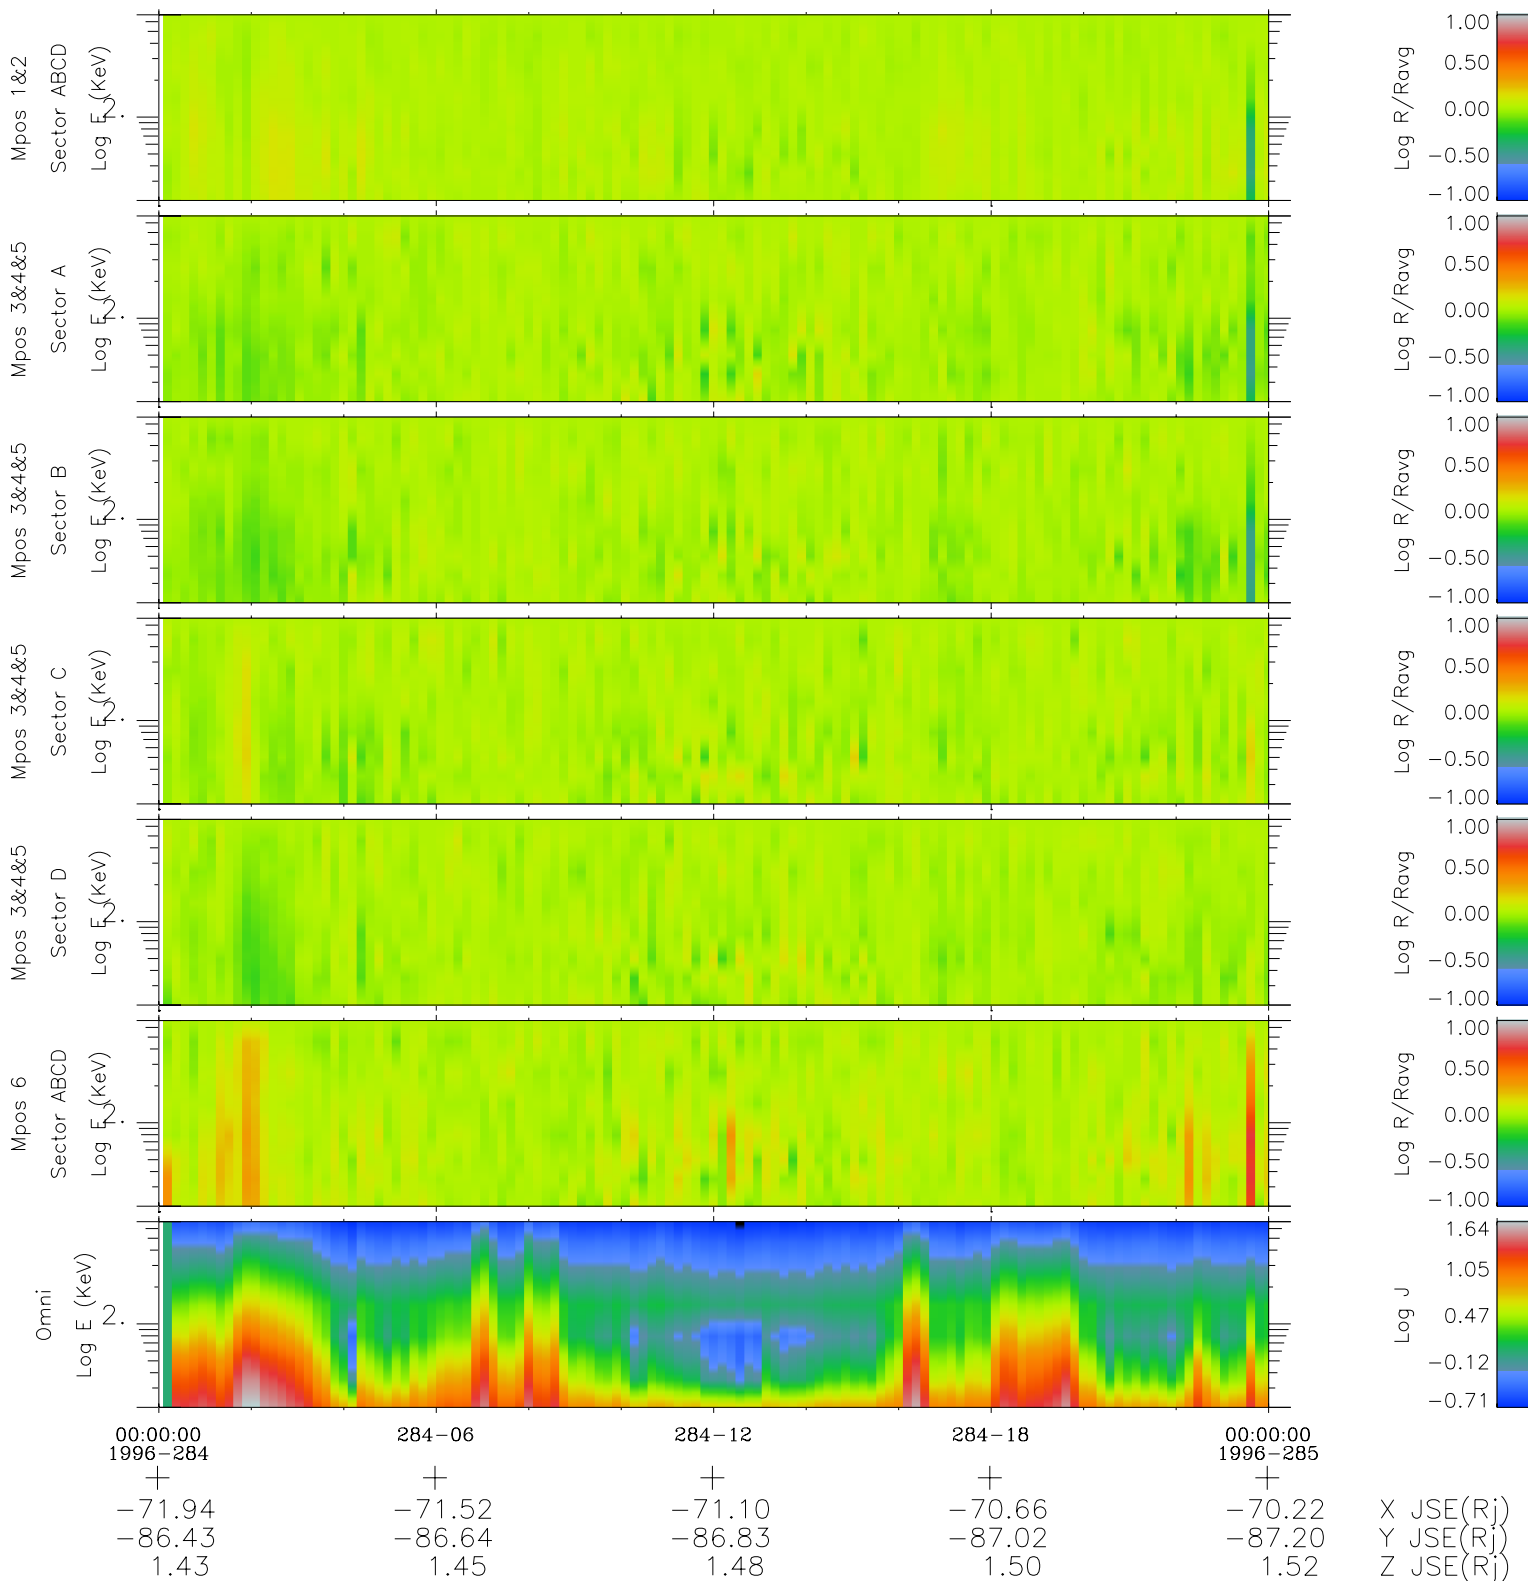

# Galileo EPD Real Time R6 Electrons Spectra 96284

Software Version: RTSPEC\_R6 V 1.20  
 Data Production: 06-03-00  
 Plot Production: Fri Sep 14 17:57:52 2001  
 Color File: wondr3  
 Geofactor File: 1.1

- ◇ = Jupiter look direction
- = Corotation look direction