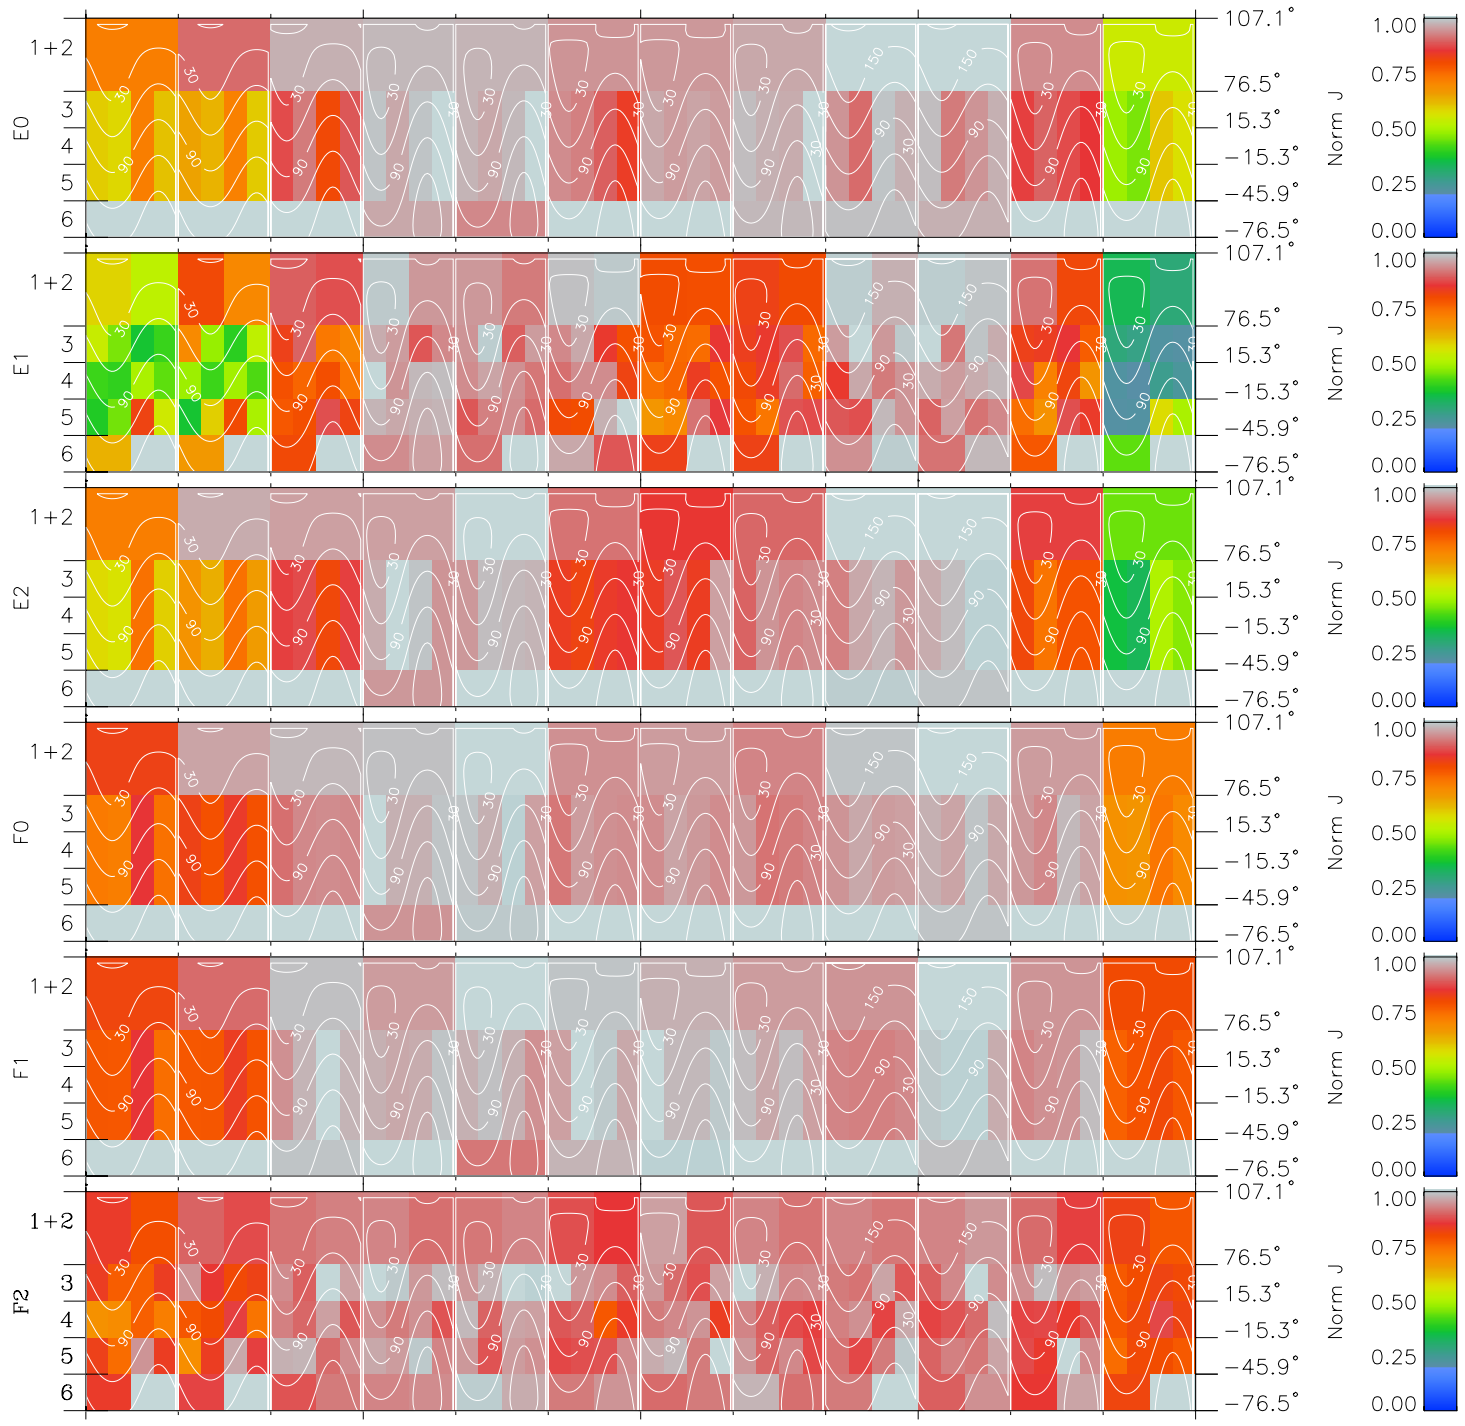

Galileo EPD Real Time All-Sky Anisotropies 96284

Software Version: RTSKY_NORM V 1.20
 Data Production: 06-03-00
 Plot Production: Fri Sep 14 17:58:44 2001
 Color File: wondr3
 Geofactor File: 1.1

00:00:00 1996-284	284-06	284-12	284-18	00:00:00 1996-285	
+	+	+	+	+	X JSE(R _j)
-71.94	-71.52	-71.10	-70.66	-70.22	Y JSE(R _j)
-86.43	-86.64	-86.83	-87.02	-87.20	Z JSE(R _j)
1.43	1.45	1.48	1.50	1.52	

- ◇ = Jupiter look direction
- = Corotation look direction