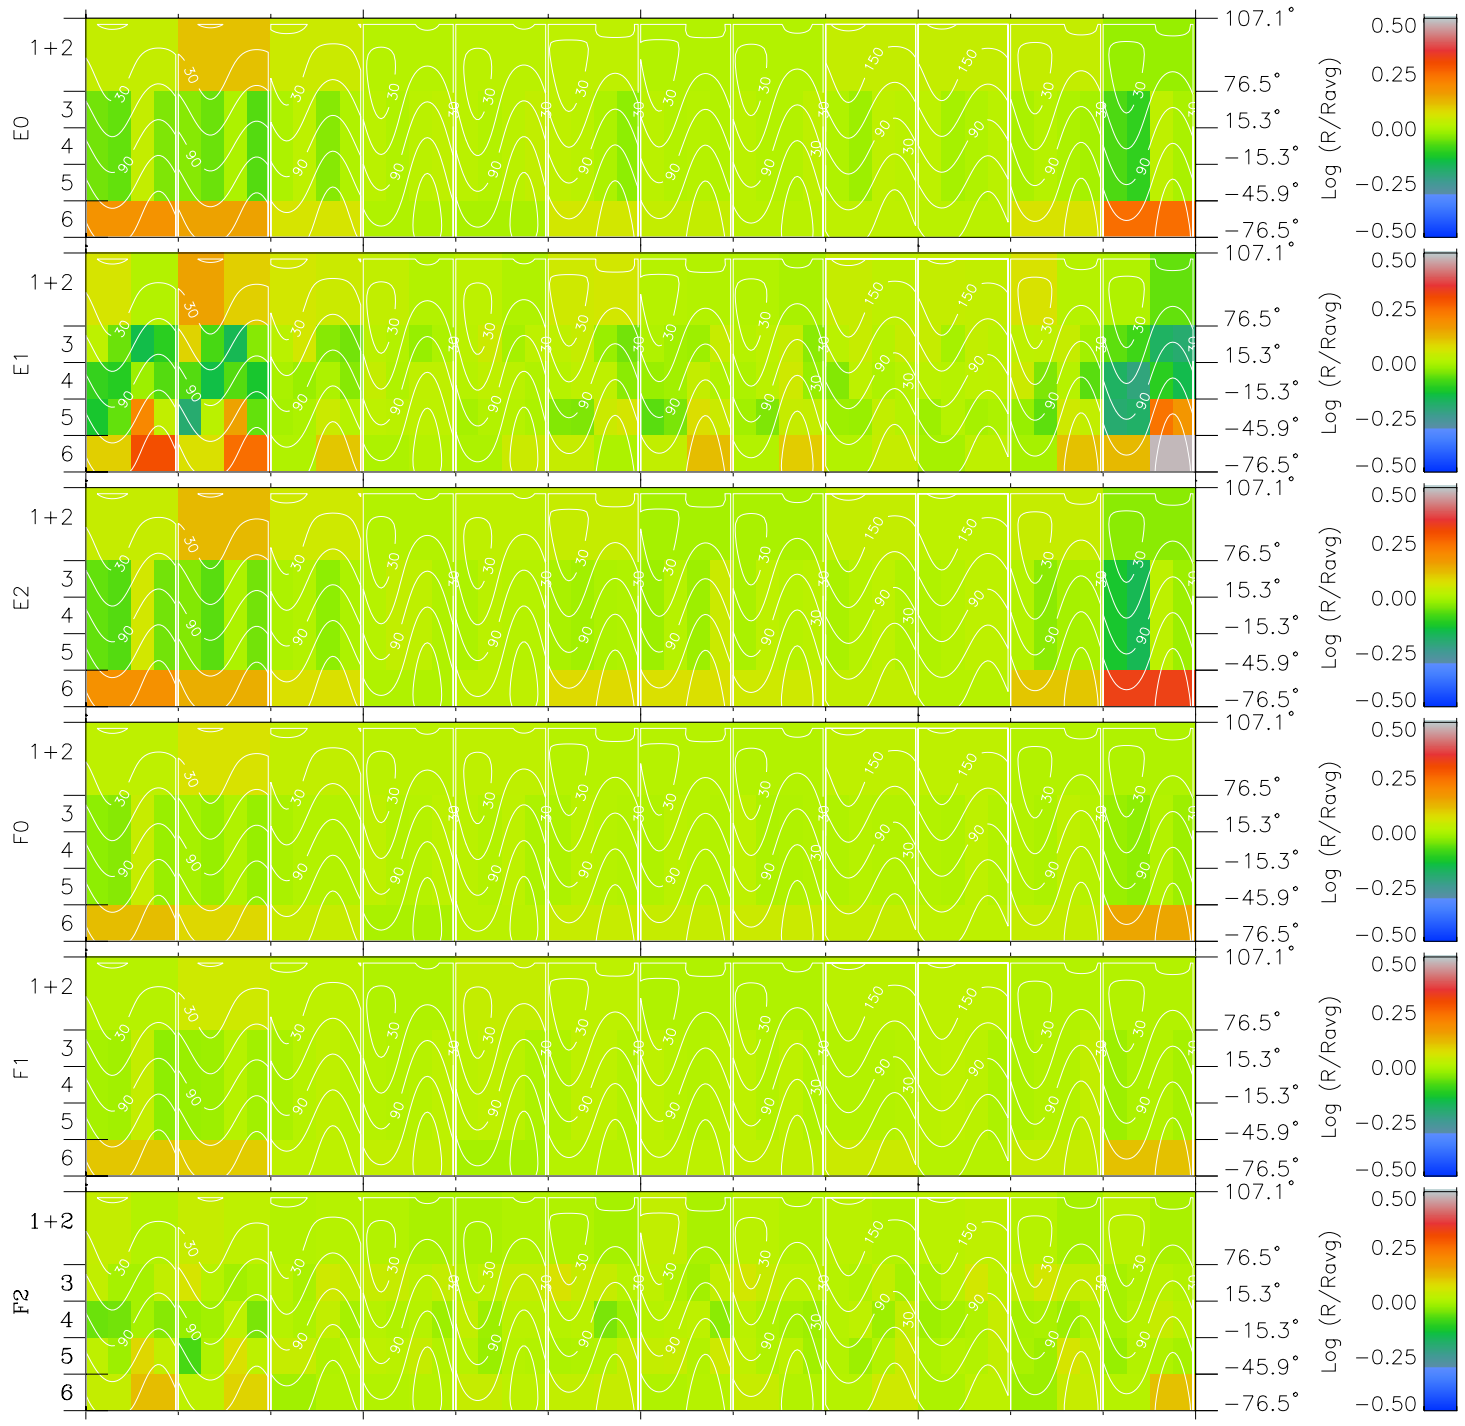

Galileo EPD Real Time All-Sky Anisotropies 96284

Software Version: RTSKY_MEAN V 1.20
Data Production: 06-03-00
Plot Production: Fri Sep 14 17:58:15 2001
Color File: wondr3
Geofactor File: 1.1

00:00:00 1996-284	284-06	284-12	284-18	00:00:00 1996-285	
+	+	+	+	+	X JSE(R _j)
-71.94	-71.52	-71.10	-70.66	-70.22	Y JSE(R _j)
-86.43	-86.64	-86.83	-87.02	-87.20	Z JSE(R _j)
1.43	1.45	1.48	1.50	1.52	

- ◇ = Jupiter look direction
- = Corotation look direction