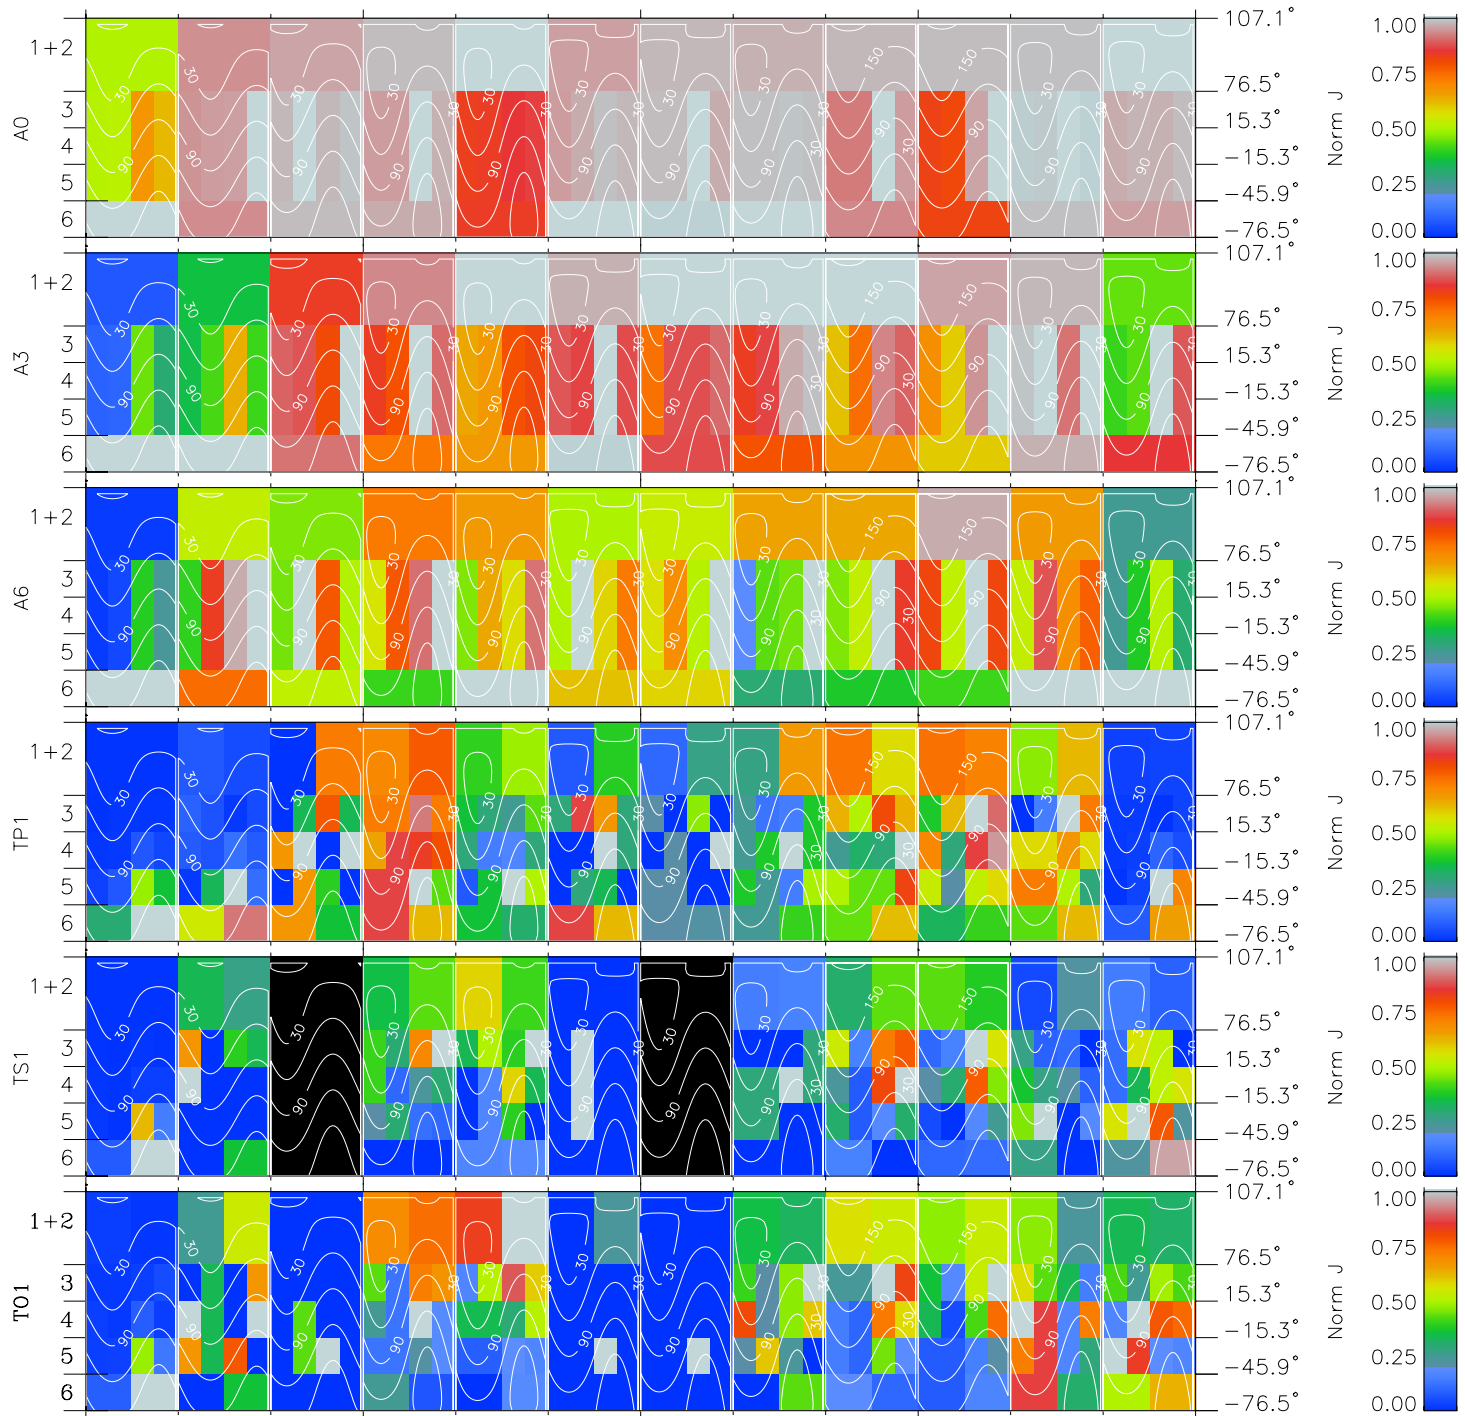

Galileo EPD Real Time All-Sky Anisotropies 96284

Software Version: RTSKY_NORM V 1.20
 Data Production: 06-03-00
 Plot Production: Fri Sep 14 17:58:36 2001
 Color File: wondr3
 Geofactor File: 1.1

00:00:00 1996-284	284-06	284-12	284-18	00:00:00 1996-285	
+	+	+	+	+	X JSE(R _j)
-71.94	-71.52	-71.10	-70.66	-70.22	Y JSE(R _j)
-86.43	-86.64	-86.83	-87.02	-87.20	Z JSE(R _j)
1.43	1.45	1.48	1.50	1.52	

- ◇ = Jupiter look direction
- = Corotation look direction