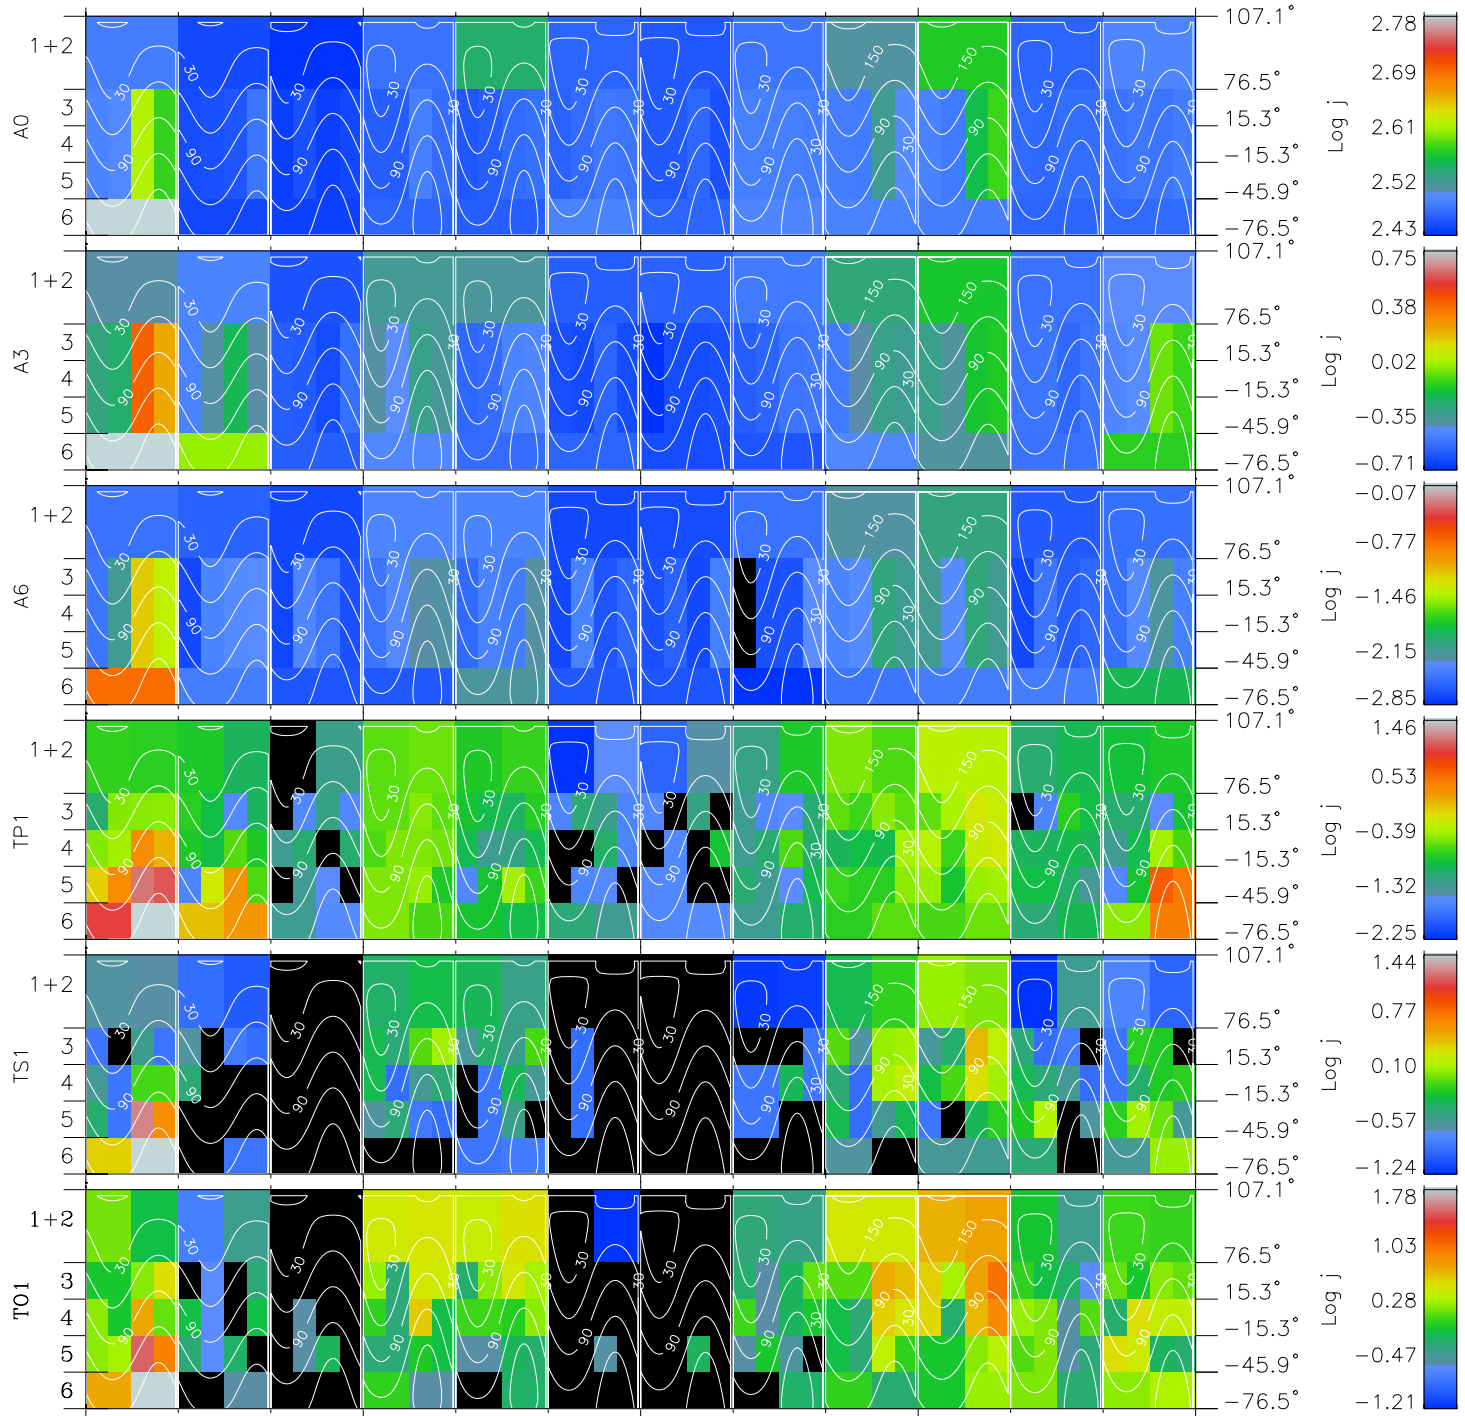

Galileo EPD Real Time All-Sky Anisotropies 96284

Software Version: RTSKY_FLUX V 1.20
 Data Production: 06-03-00
 Plot Production: Fri Sep 14 17:58:22 2001
 Color File: wondr3
 Geofactor File: 1.1

00:00:00 1996-284	284-06	284-12	284-18	00:00:00 1996-285	
+	+	+	+	+	
-71.94	-71.52	-71.10	-70.66	-70.22	X JSE(R _j)
-86.43	-86.64	-86.83	-87.02	-87.20	Y JSE(R _j)
1.43	1.45	1.48	1.50	1.52	Z JSE(R _j)

- ◇ = Jupiter look direction
- = Corotation look direction