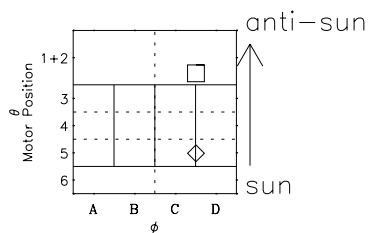

Galileo EPD Real-Time Omni 96284

Software Version: RTLINE_OMNI V 1.20
Data Production: 06-03-00
Plot Production: Fri Sep 14 17:59:58 2001

◇ = Jupiter look direction
□ = Corotation look direction