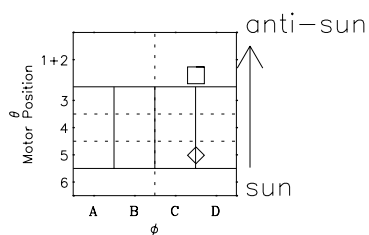

Galileo EPD Real-Time Omni 96284

Software Version: RTLINE_OMNI V 1.20
Data Production: 06-03-00
Plot Production: Fri Sep 14 17:59:57 2001

◇ = Jupiter look direction
□ = Corotation look direction