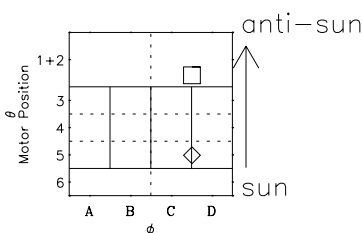

Galileo EPD Real-Time Six-Sector 96284

Software Version: RTLINE_R6 V 1.20
Data Production: 06-03-00
Plot Production: Fri Sep 14 18:00:05 2001

◇ = Jupiter look direction
□ = Corotation look direction