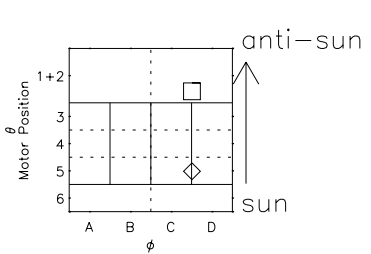

Galileo EPD Real Elevation Anisotropies 96284

Software Version: RTELEV_NORM V 1.20
 Data Production: 06-03-00
 Plot Production: Fri Sep 14 17:59:20 2001
 Color File: wondr3
 Geofactor File: 1.1

00:00:00 1996-284	284-06	284-12	284-18	00:00:00 1996-285	
+	+	+	+	+	
-71.94	-71.52	-71.10	-70.66	-70.22	X JSE(R _j)
-86.43	-86.64	-86.83	-87.02	-87.20	Y JSE(R _j)
1.43	1.45	1.48	1.50	1.52	Z JSE(R _j)

- ◇ = Jupiter look direction
- = Corotation look direction