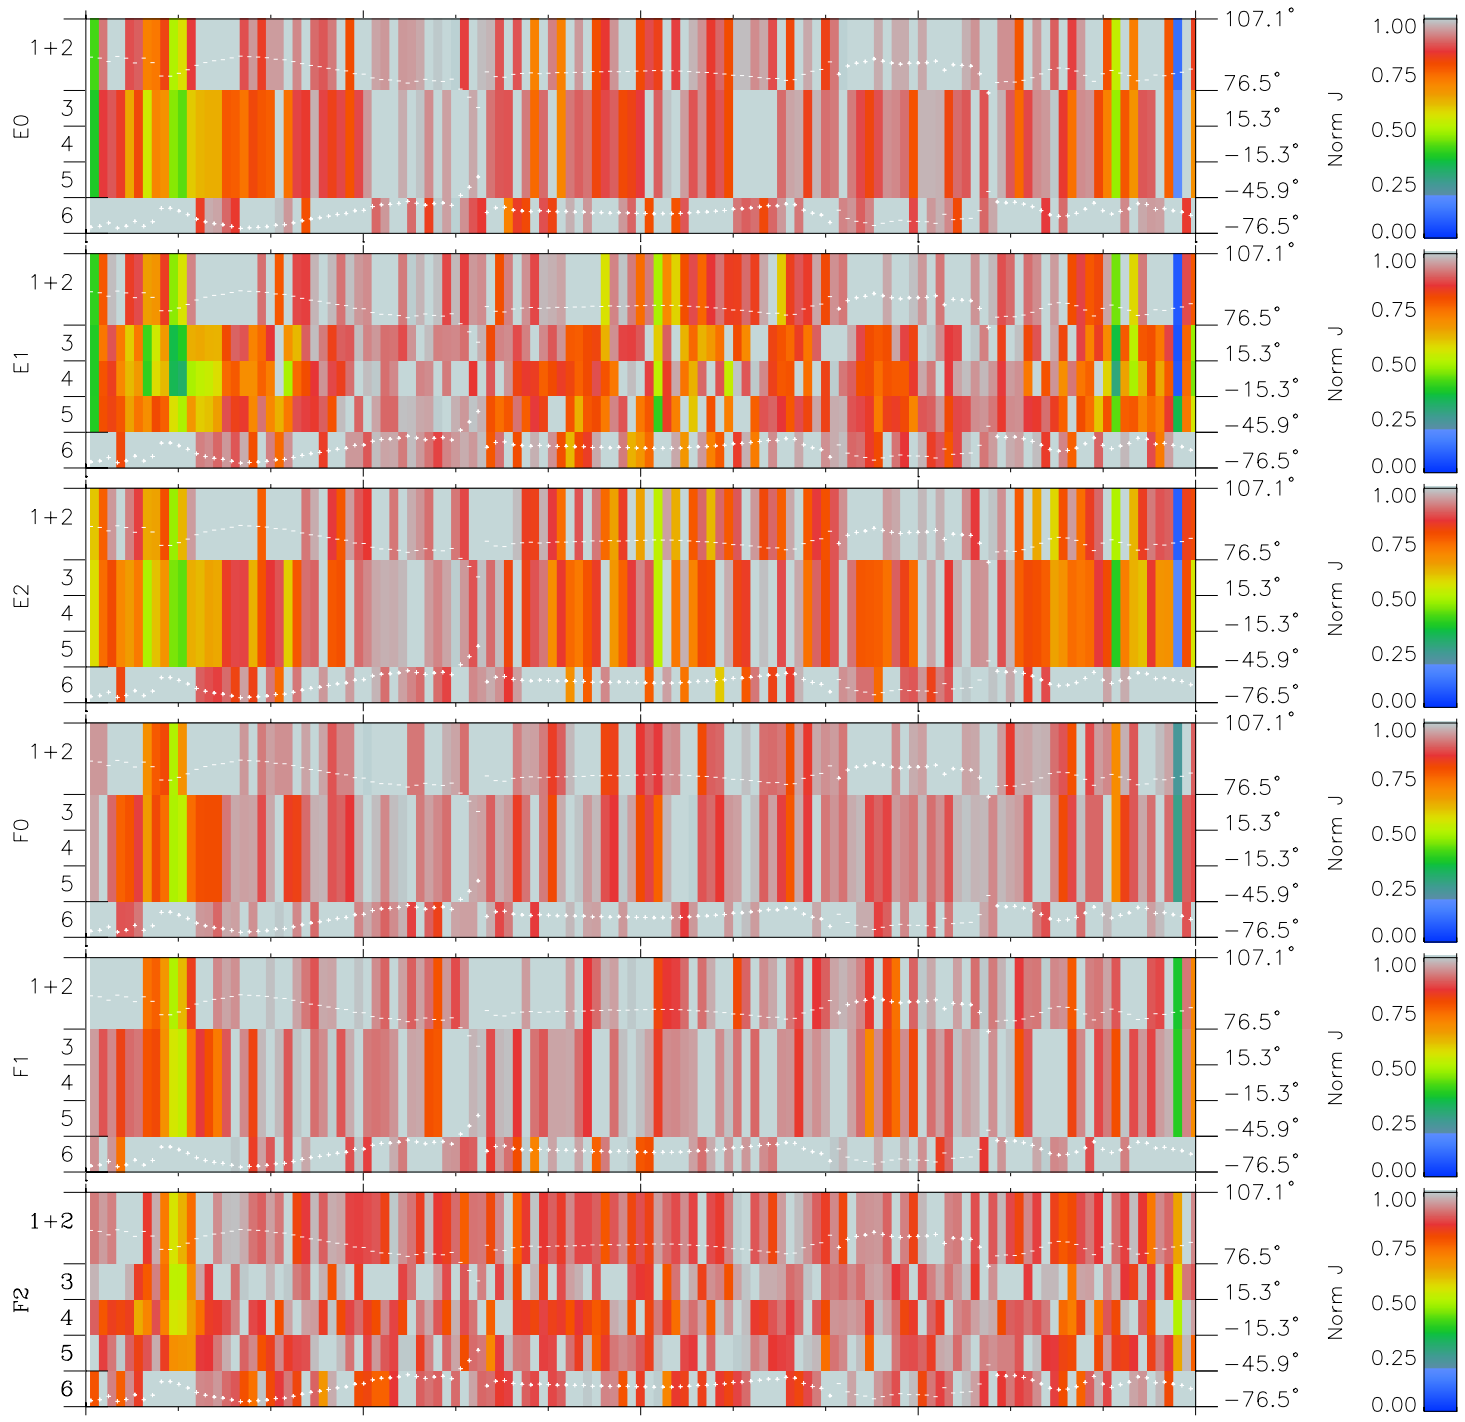

Galileo EPD Real Elevation Anisotropies 96284

Software Version: RTELEV_NORM V 1.20
 Data Production: 06-03-00
 Plot Production: Fri Sep 14 17:59:20 2001
 Color File: wondr3
 Geofactor File: 1.1

00:00:00 1996-284	284-06	284-12	284-18	00:00:00 1996-285	
+	+	+	+	+	
-71.94	-71.52	-71.10	-70.66	-70.22	X JSE(R _j)
-86.43	-86.64	-86.83	-87.02	-87.20	Y JSE(R _j)
1.43	1.45	1.48	1.50	1.52	Z JSE(R _j)

- ◇ = Jupiter look direction
- = Corotation look direction