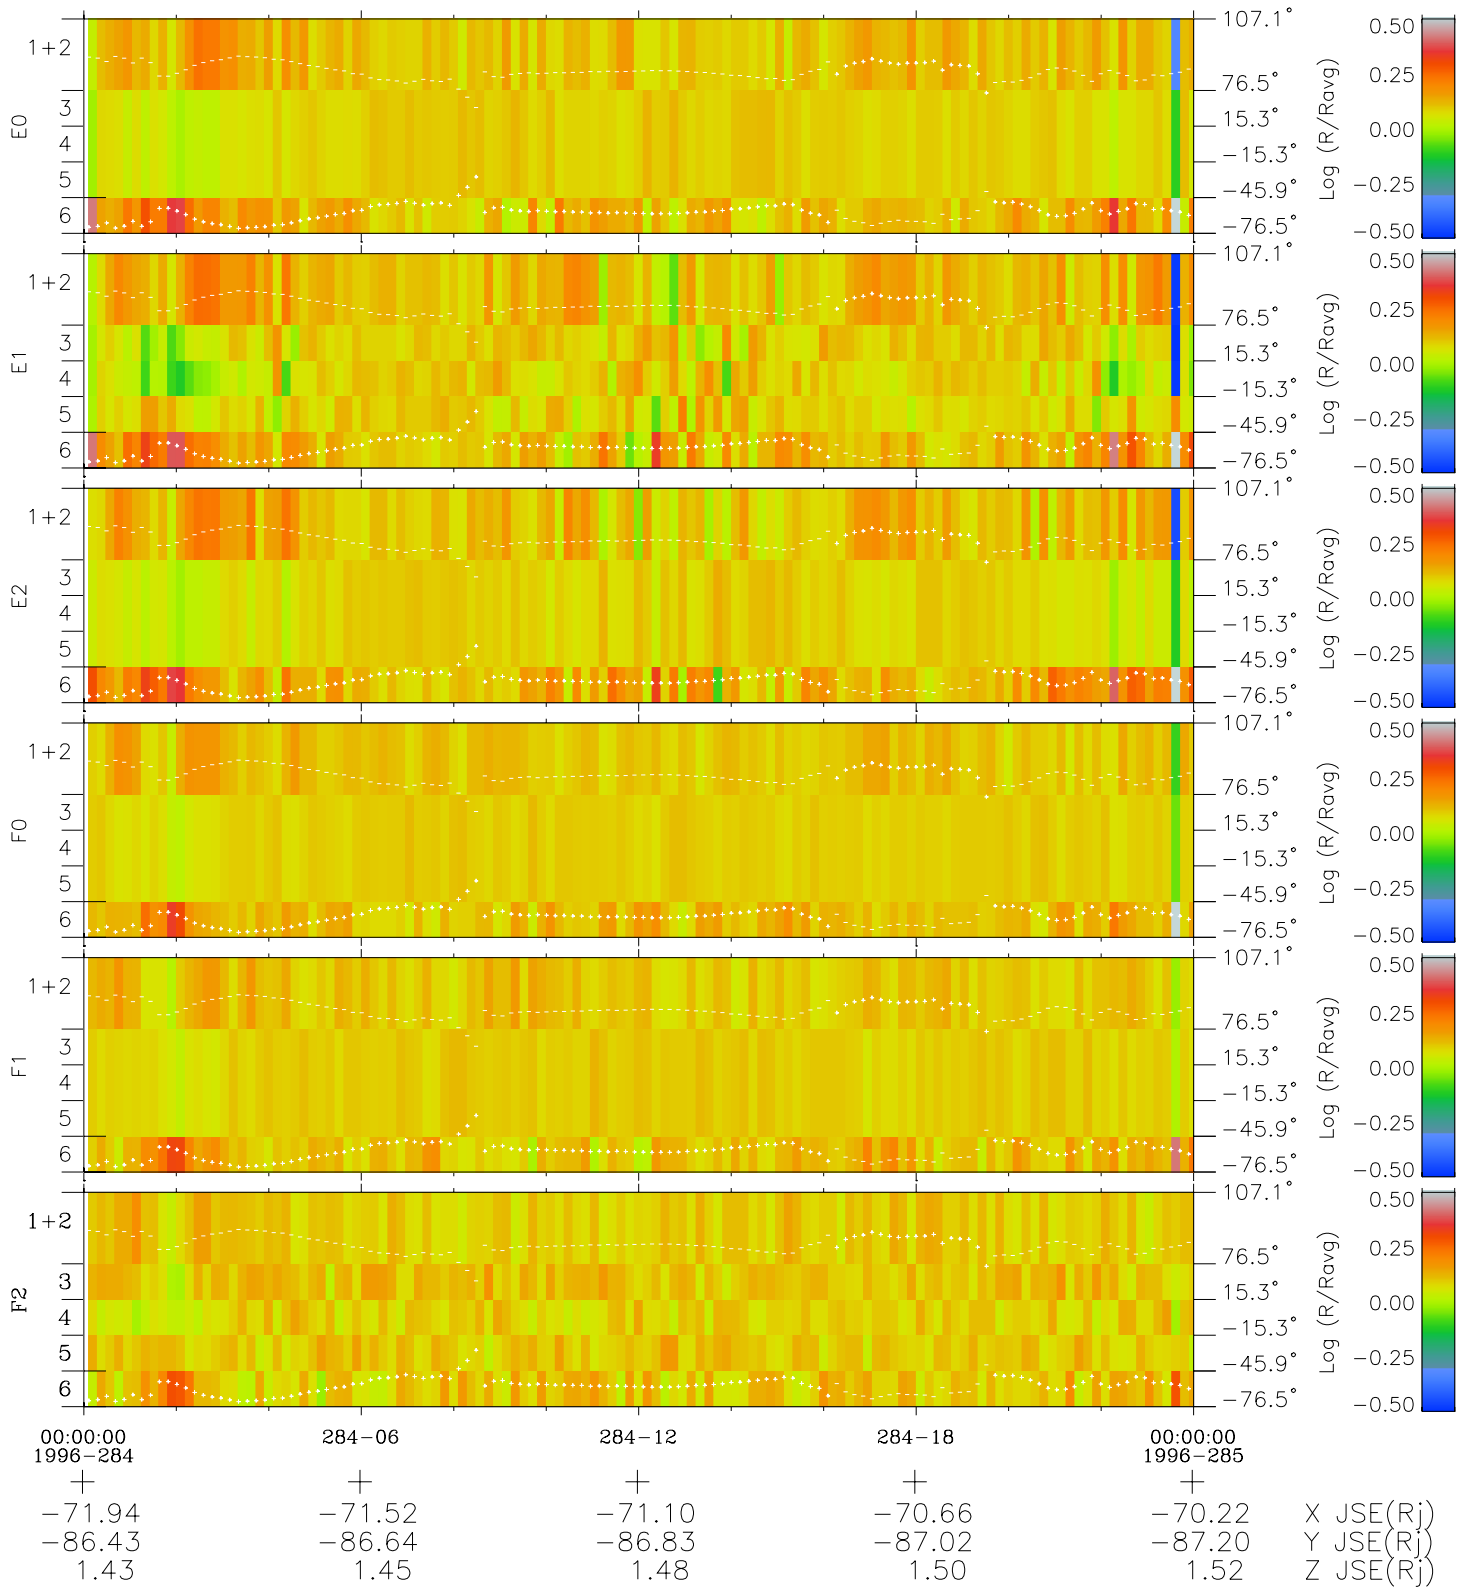

Galileo EPD Real Elevation Anisotropies 96284

Software Version: RTELEV_MEAN V 1.20
 Data Production: 06-03-00
 Plot Production: Fri Sep 14 17:58:56 2001
 Color File: wondr3
 Geofactor File: 1.1

- ◇ = Jupiter look direction
- = Corotation look direction