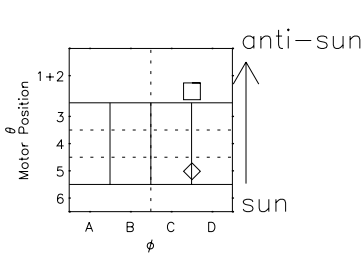

Galileo EPD Real Elevation Anisotropies 96284

Software Version: RTELEV_MEAN V 1.20
 Data Production: 06-03-00
 Plot Production: Fri Sep 14 17:58:56 2001
 Color File: wondr3
 Geofactor File: 1.1

- ◇ = Jupiter look direction
- = Corotation look direction