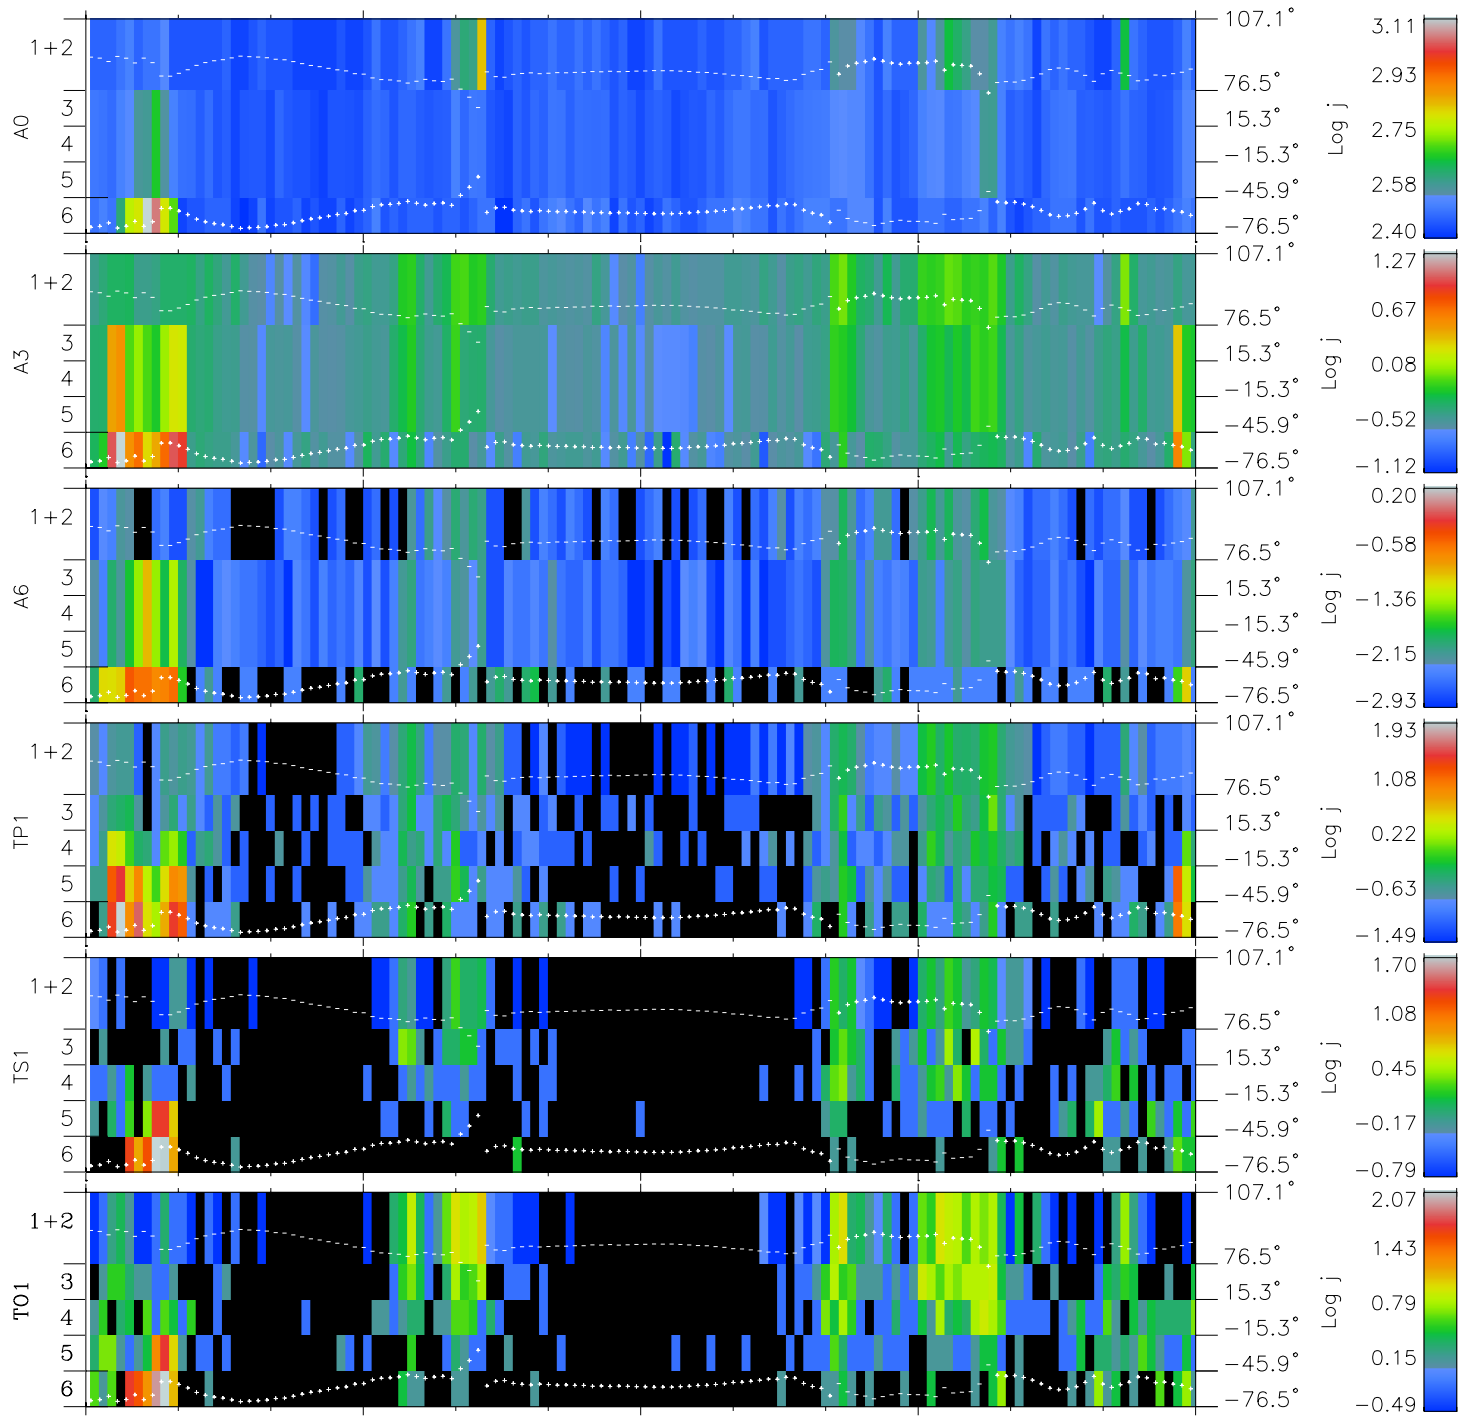

Galileo EPD Real Elevation Anisotropies 96284

Software Version: RTELEV_FLUX V 1.20
Data Production: 06-03-00
Plot Production: Fri Sep 14 17:59:03 2001
Color File: wondr3
Geofactor File: 1.1

00:00:00 1996-284	284-06	284-12	284-18	00:00:00 1996-285	
+	+	+	+	+	
-71.94	-71.52	-71.10	-70.66	-70.22	X JSE(R _j)
-86.43	-86.64	-86.83	-87.02	-87.20	Y JSE(R _j)
1.43	1.45	1.48	1.50	1.52	Z JSE(R _j)

- ◇ = Jupiter look direction
- = Corotation look direction