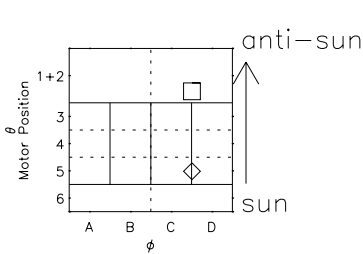

Galileo EPD Real Elevation Anisotropies 96284

Software Version: RTELEV_FLUX V 1.20
Data Production: 06-03-00
Plot Production: Fri Sep 14 17:59:03 2001
Color File: wondr3
Geofactor File: 1.1

00:00:00 1996-284	284-06	284-12	284-18	00:00:00 1996-285	
+	+	+	+	+	
-71.94	-71.52	-71.10	-70.66	-70.22	X JSE(R _j)
-86.43	-86.64	-86.83	-87.02	-87.20	Y JSE(R _j)
1.43	1.45	1.48	1.50	1.52	Z JSE(R _j)

- ◇ = Jupiter look direction
- = Corotation look direction