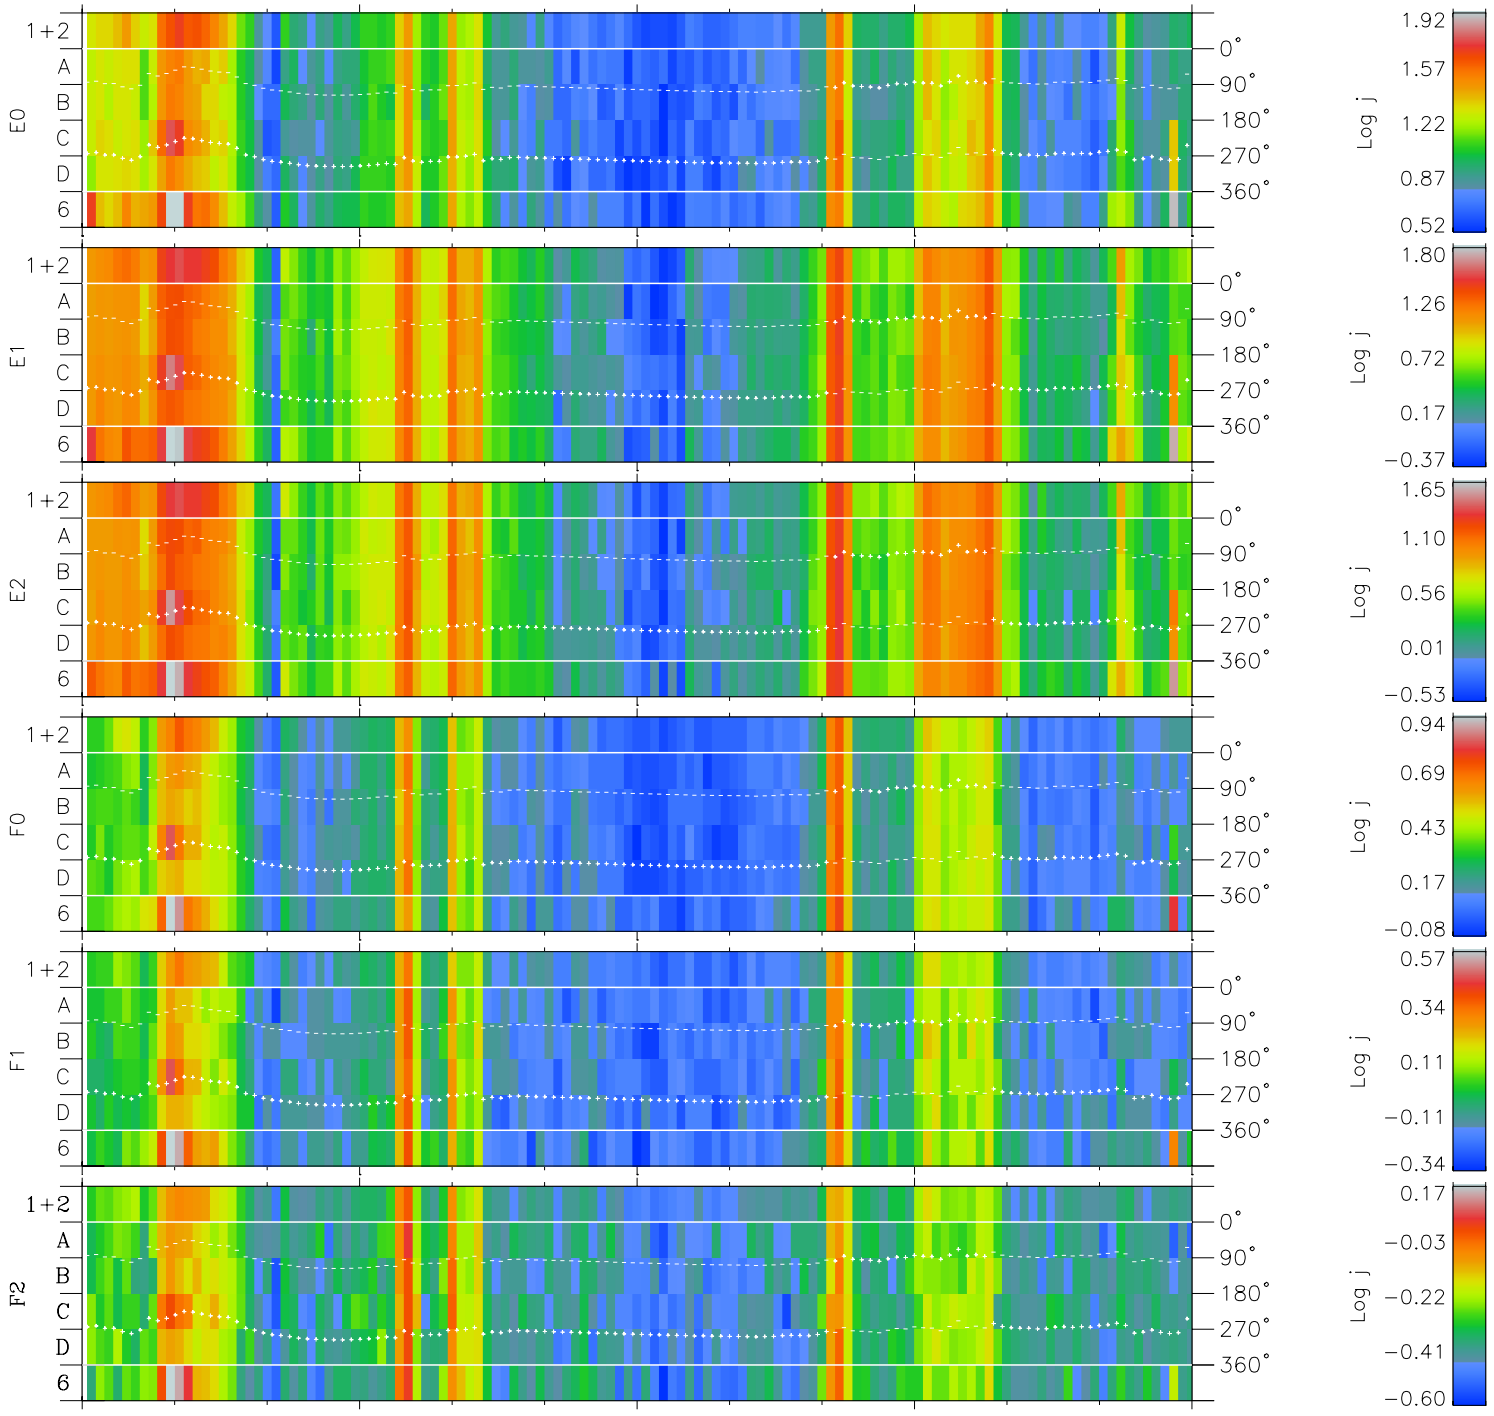

Galileo EPD Real Time Azimuth Anisotropies 96284

Software Version: RTAZIM_FLUX V 1.20
Data Production: 06-03-00
Plot Production: Fri Sep 14 17:59:41 2001
Color File: wondr3
Geofactor File: 1.1

00:00:00 1996-284	284-06	284-12	284-18	00:00:00 1996-285	
+	+	+	+	+	X JSE(R _j)
-71.94	-71.52	-71.10	-70.66	-70.22	Y JSE(R _j)
-86.43	-86.64	-86.83	-87.02	-87.20	Z JSE(R _j)
1.43	1.45	1.48	1.50	1.52	

◇ = Jupiter look direction
□ = Corotation look direction