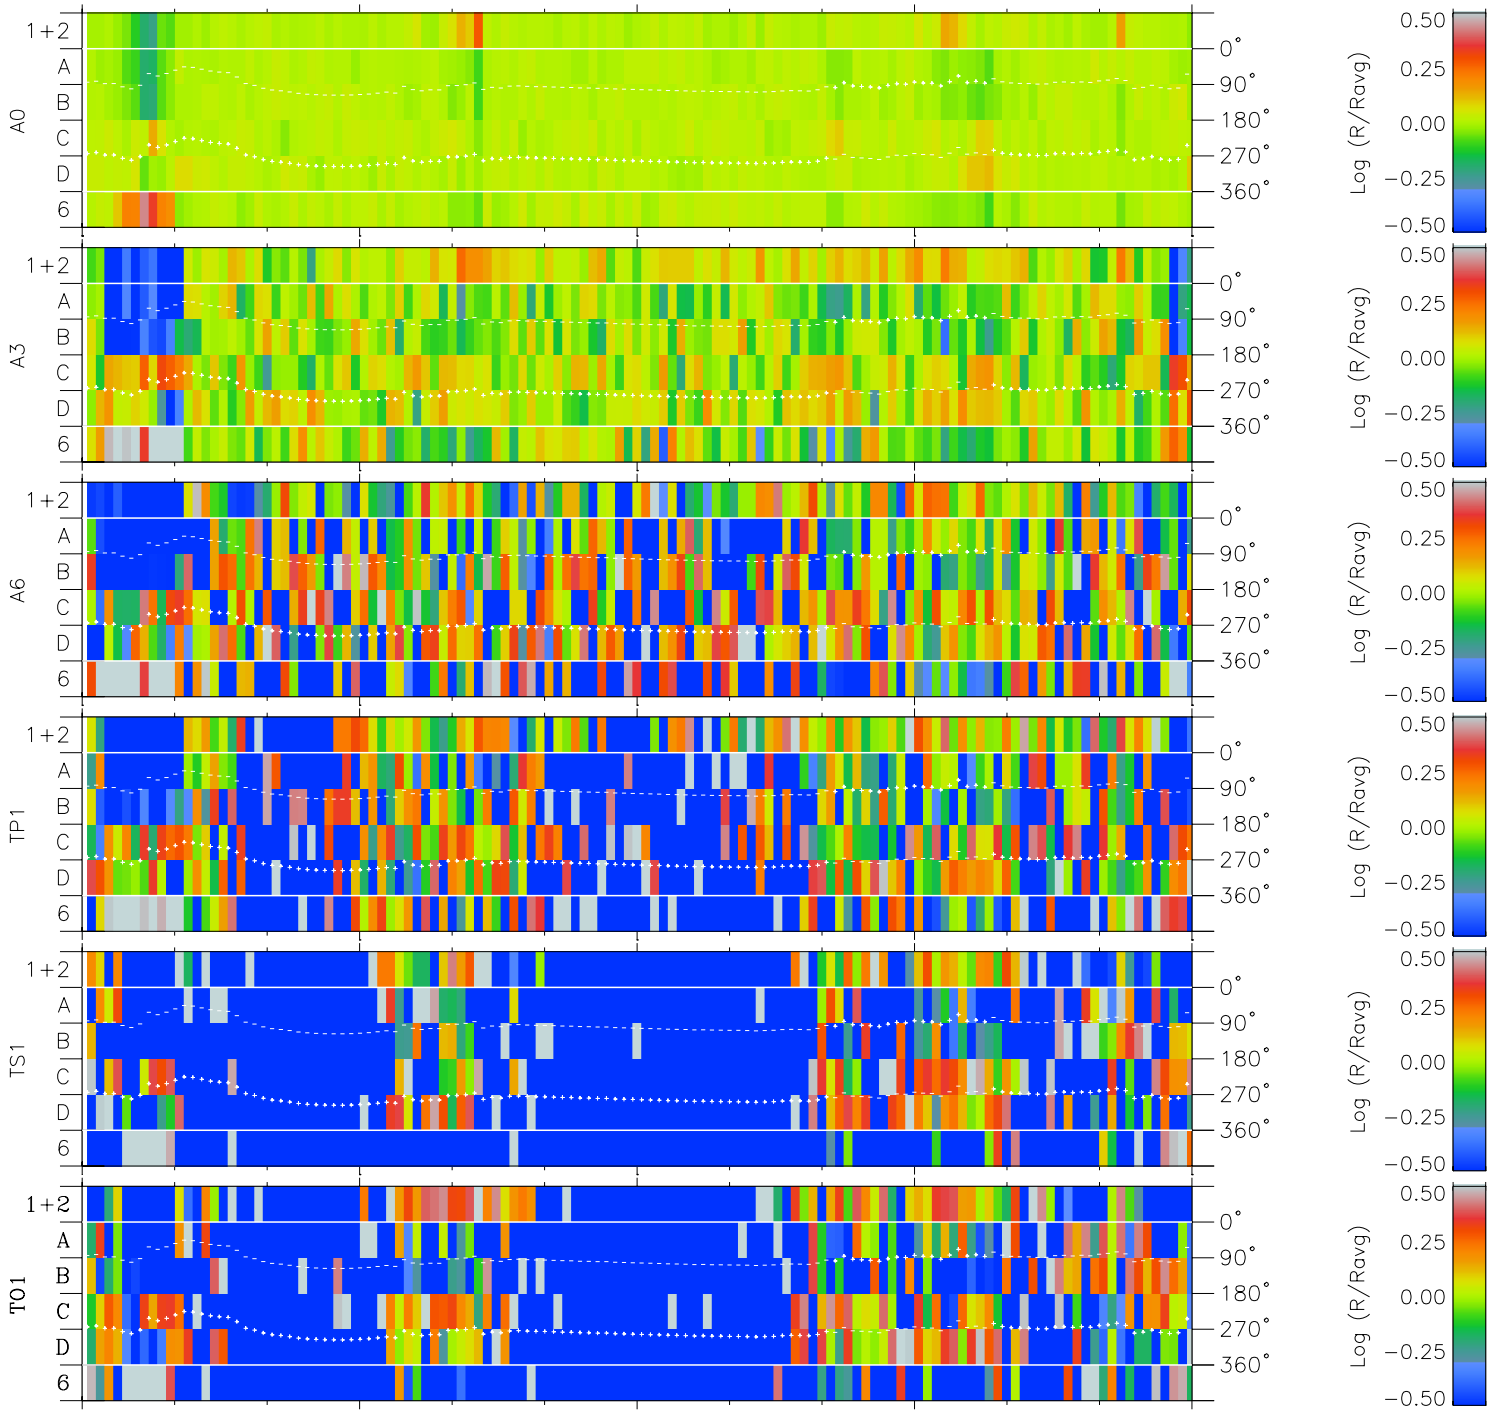

# Galileo EPD Real Time Azimuth Anisotropies 96284

Software Version: RTAZIM\_MEAN V 1.20  
Data Production: 06-03-00  
Plot Production: Fri Sep 14 17:59:26 2001  
Color File: wondr3  
Geofactor File: 1.1

00:00:00 1996-284	284-06	284-12	284-18	00:00:00 1996-285	
+	+	+	+	+	X JSE(R <sub>j</sub> )
-71.94	-71.52	-71.10	-70.66	-70.22	Y JSE(R <sub>j</sub> )
-86.43	-86.64	-86.83	-87.02	-87.20	Z JSE(R <sub>j</sub> )
1.43	1.45	1.48	1.50	1.52	

- ◇ = Jupiter look direction
- = Corotation look direction