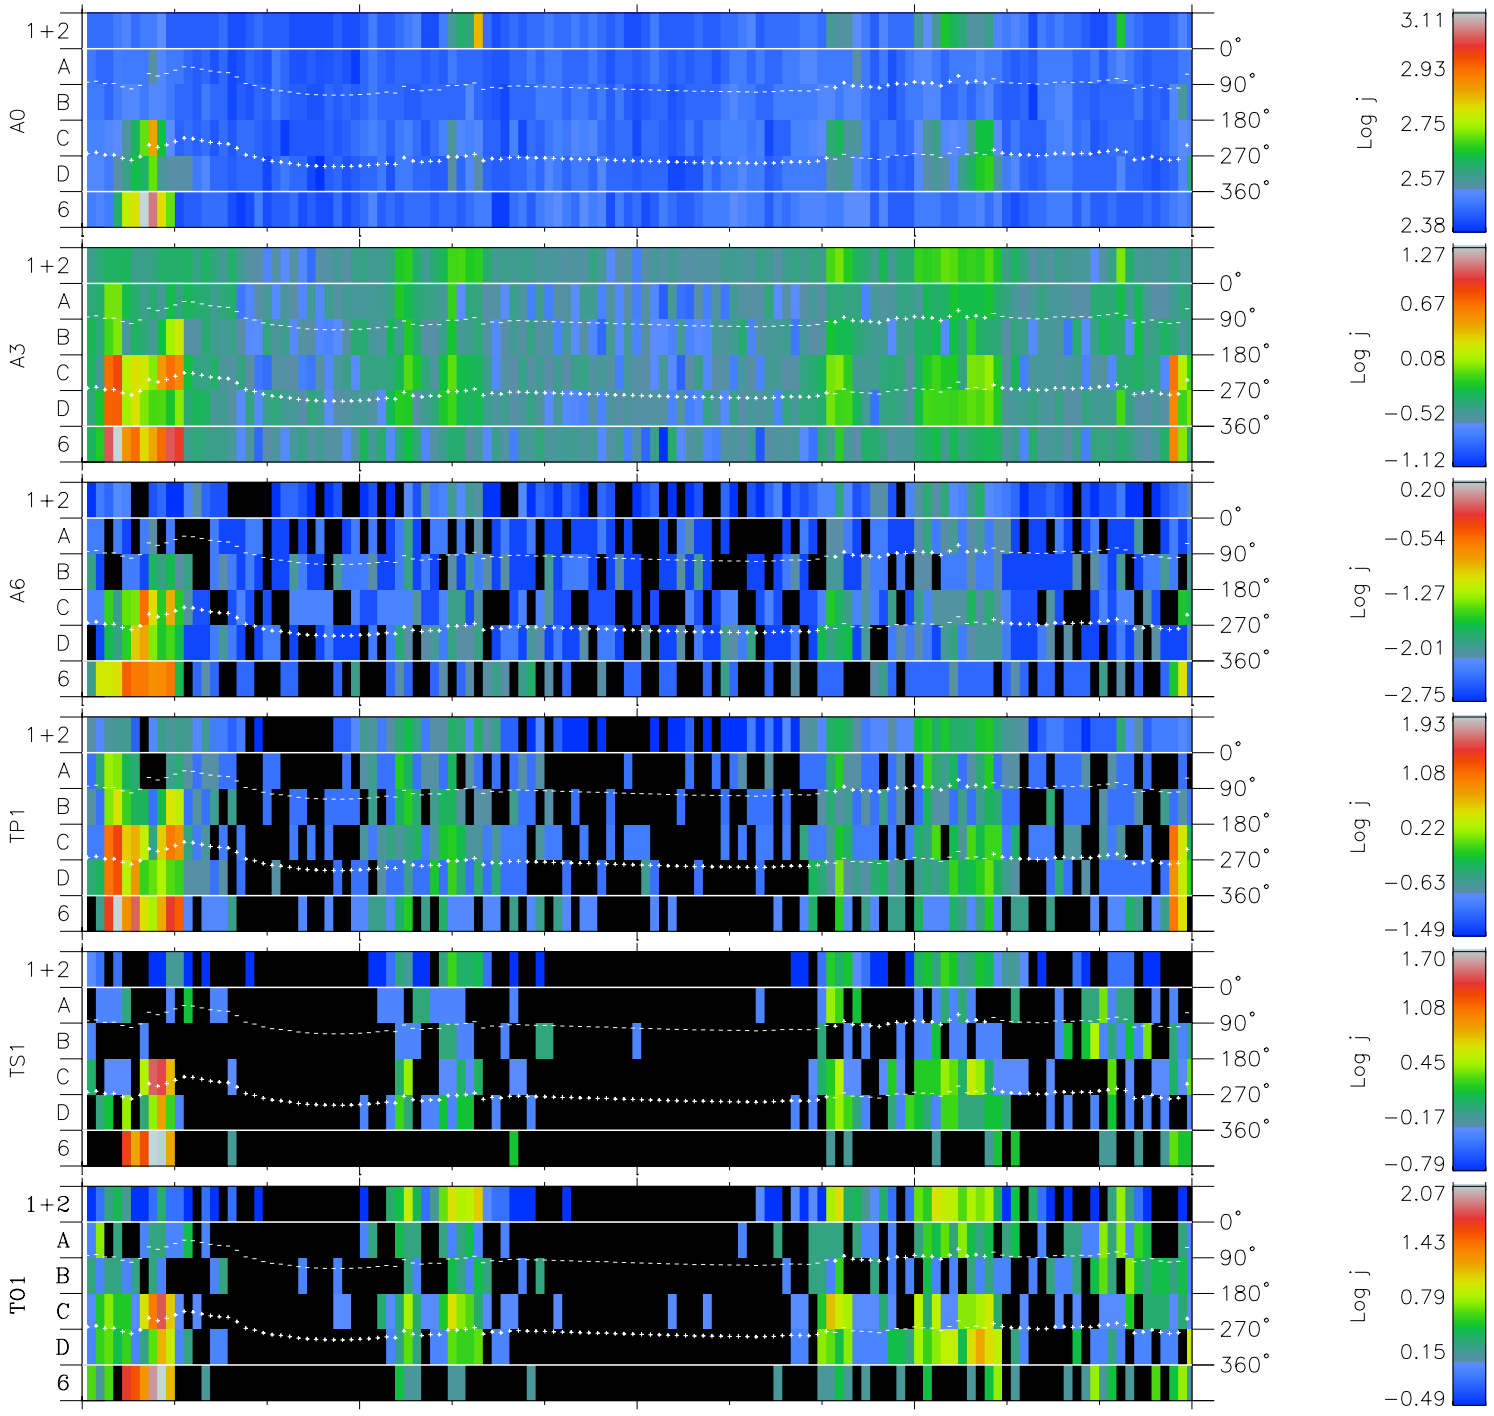

Galileo EPD Real Time Azimuth Anisotropies 96284

Software Version: RTAZIM_FLUX V 1.20
Data Production: 06-03-00
Plot Production: Fri Sep 14 17:59:36 2001
Color File: wondr3
Geofactor File: 1.1

00:00:00 1996-284	284-06	284-12	284-18	00:00:00 1996-285	
+	+	+	+	+	X JSE(R _j)
-71.94	-71.52	-71.10	-70.66	-70.22	Y JSE(R _j)
-86.43	-86.64	-86.83	-87.02	-87.20	Z JSE(R _j)
1.43	1.45	1.48	1.50	1.52	

◇ = Jupiter look direction
□ = Corotation look direction