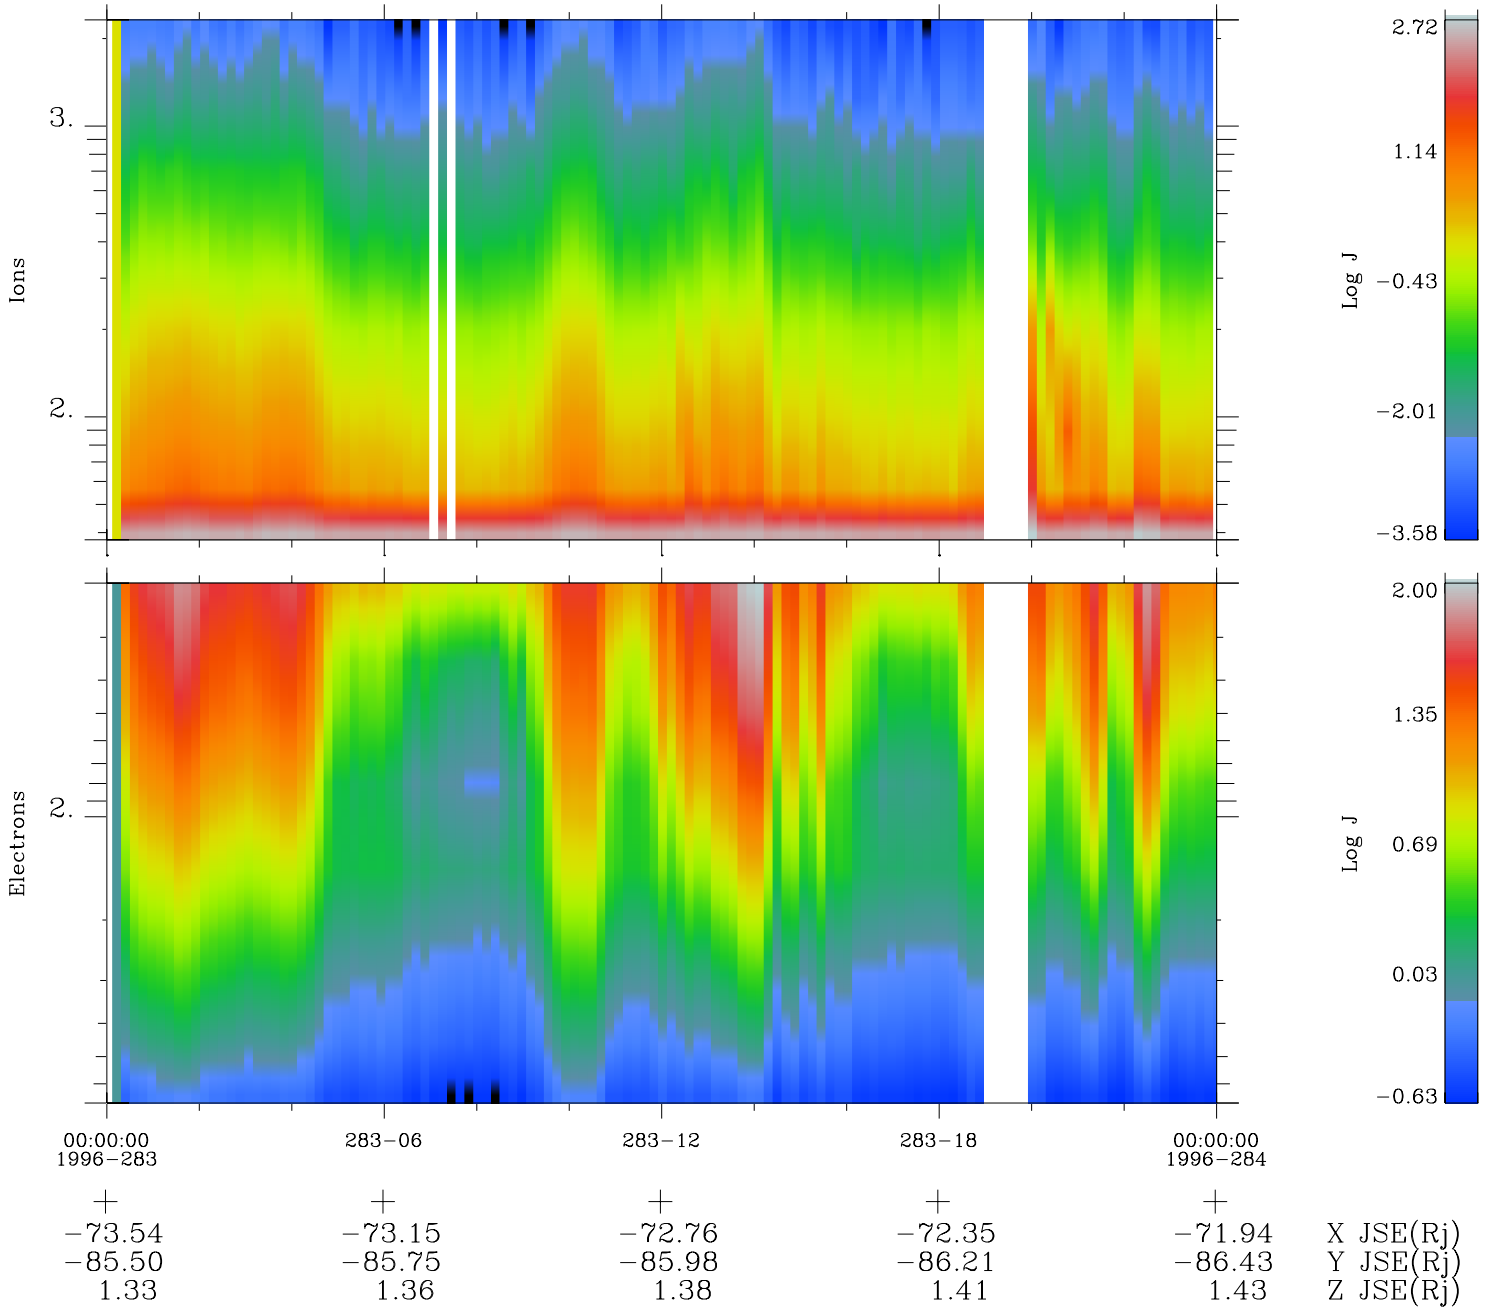

Galileo EPD Real Time Omni Spectrum 96283

Software Version: RTSPEC_OMNI V 1.20
 Data Production: 06-03-00
 Plot Production: Fri Sep 14 17:49:57 2001
 Color File: wondr3
 Geofactor File: 1.1

◇ = Jupiter look direction
 □ = Corotation look direction