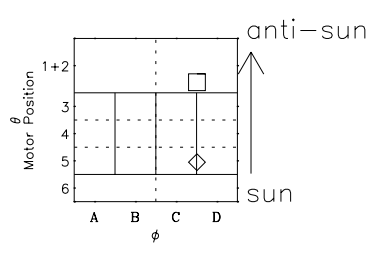

Galileo EPD Real Time Omni Spectrum 96283

Software Version: RTSPEC_OMNI V 1.20
 Data Production: 06-03-00
 Plot Production: Fri Sep 14 17:49:57 2001
 Color File: wondr3
 Geofactor File: 1.1

◇ = Jupiter look direction
 □ = Corotation look direction