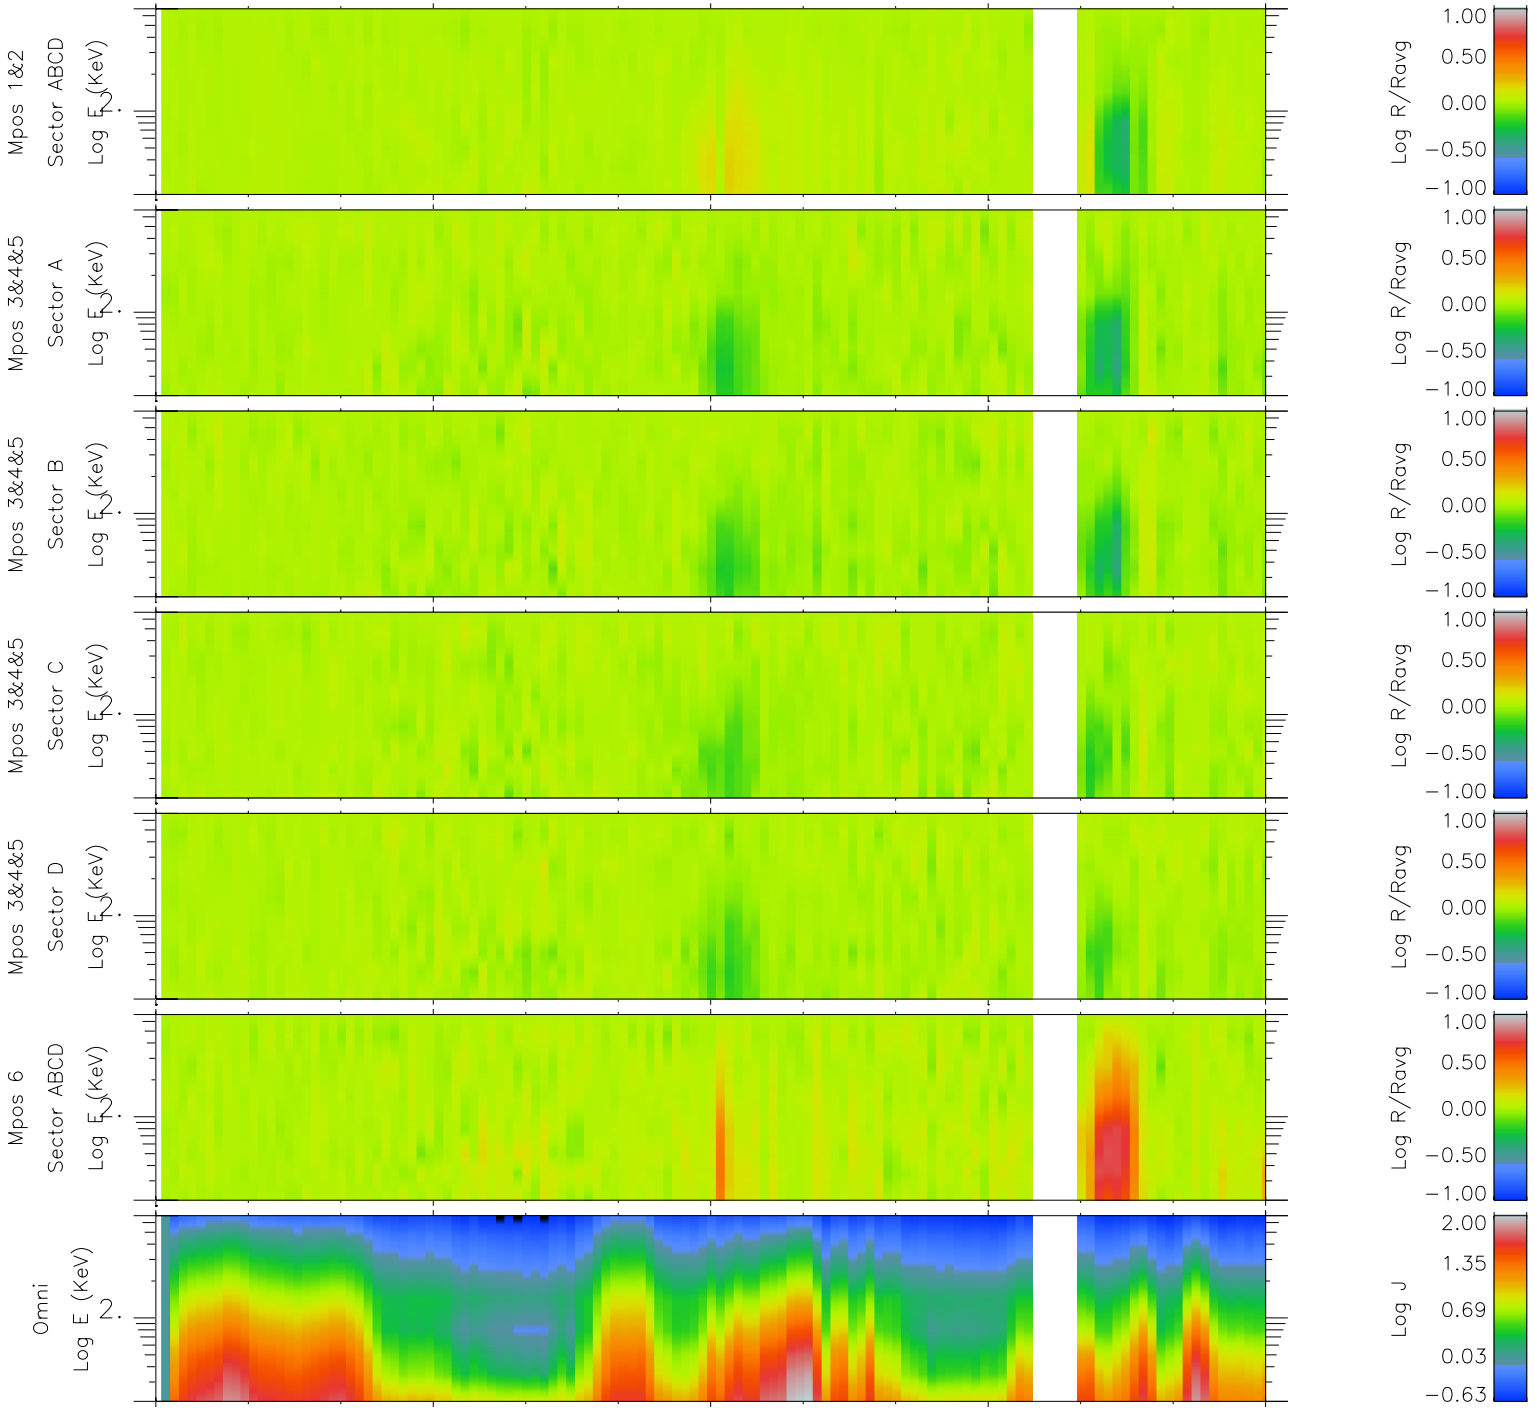

Galileo EPD Real Time R6 Electrons Spectra 96283

Software Version: RTSPEC_R6 V 1.20
 Data Production: 06-03-00
 Plot Production: Fri Sep 14 17:49:51 2001
 Color File: wondr3
 Geofactor File: 1.1

00:00:00 1996-283	283-06	283-12	283-18	00:00:00 1996-284
+	+	+	+	+
-73.54	-73.15	-72.76	-72.35	-71.94
-85.50	-85.75	-85.98	-86.21	-86.43
1.33	1.36	1.38	1.41	1.43

X JSE(R_j)
 Y JSE(R_j)
 Z JSE(R_j)

◇ = Jupiter look direction
 □ = Corotation look direction