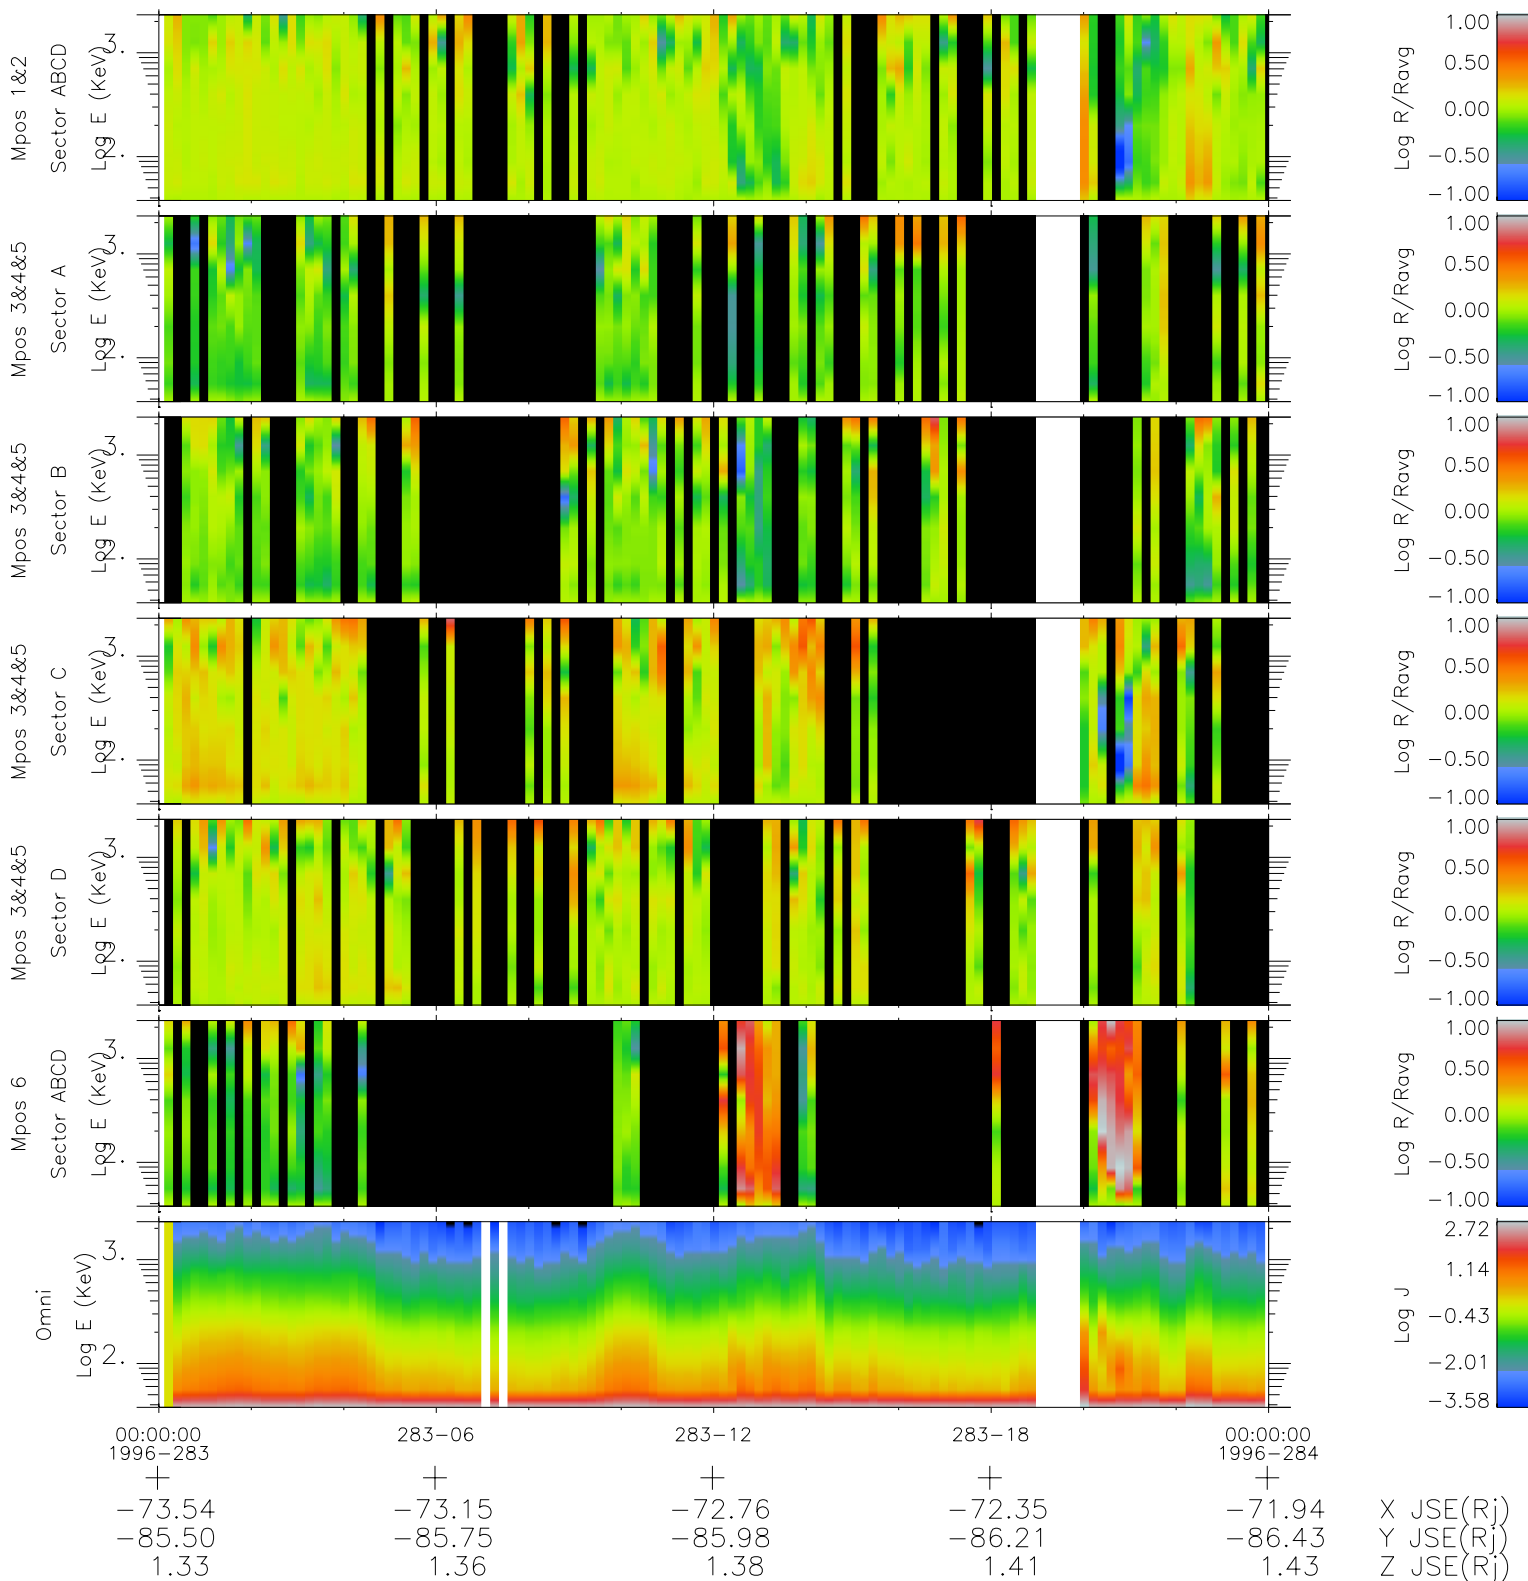

Galileo EPD Real Time R6 Ions Spectra 96283

Software Version: RTSPEC_R6 V 1.20
 Data Production: 06-03-00
 Plot Production: Fri Sep 14 17:49:45 2001
 Color File: wondr3
 Geofactor File: 1.1

- ◇ = Jupiter look direction
- = Corotation look direction