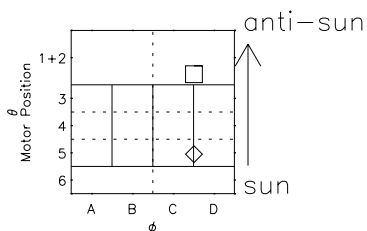

Galileo EPD Real Time R6 Ions Spectra 96283

Software Version: RTSPEC_R6 V 1.20
 Data Production: 06-03-00
 Plot Production: Fri Sep 14 17:49:45 2001
 Color File: wondr3
 Geofactor File: 1.1

- ◇ = Jupiter look direction
- = Corotation look direction