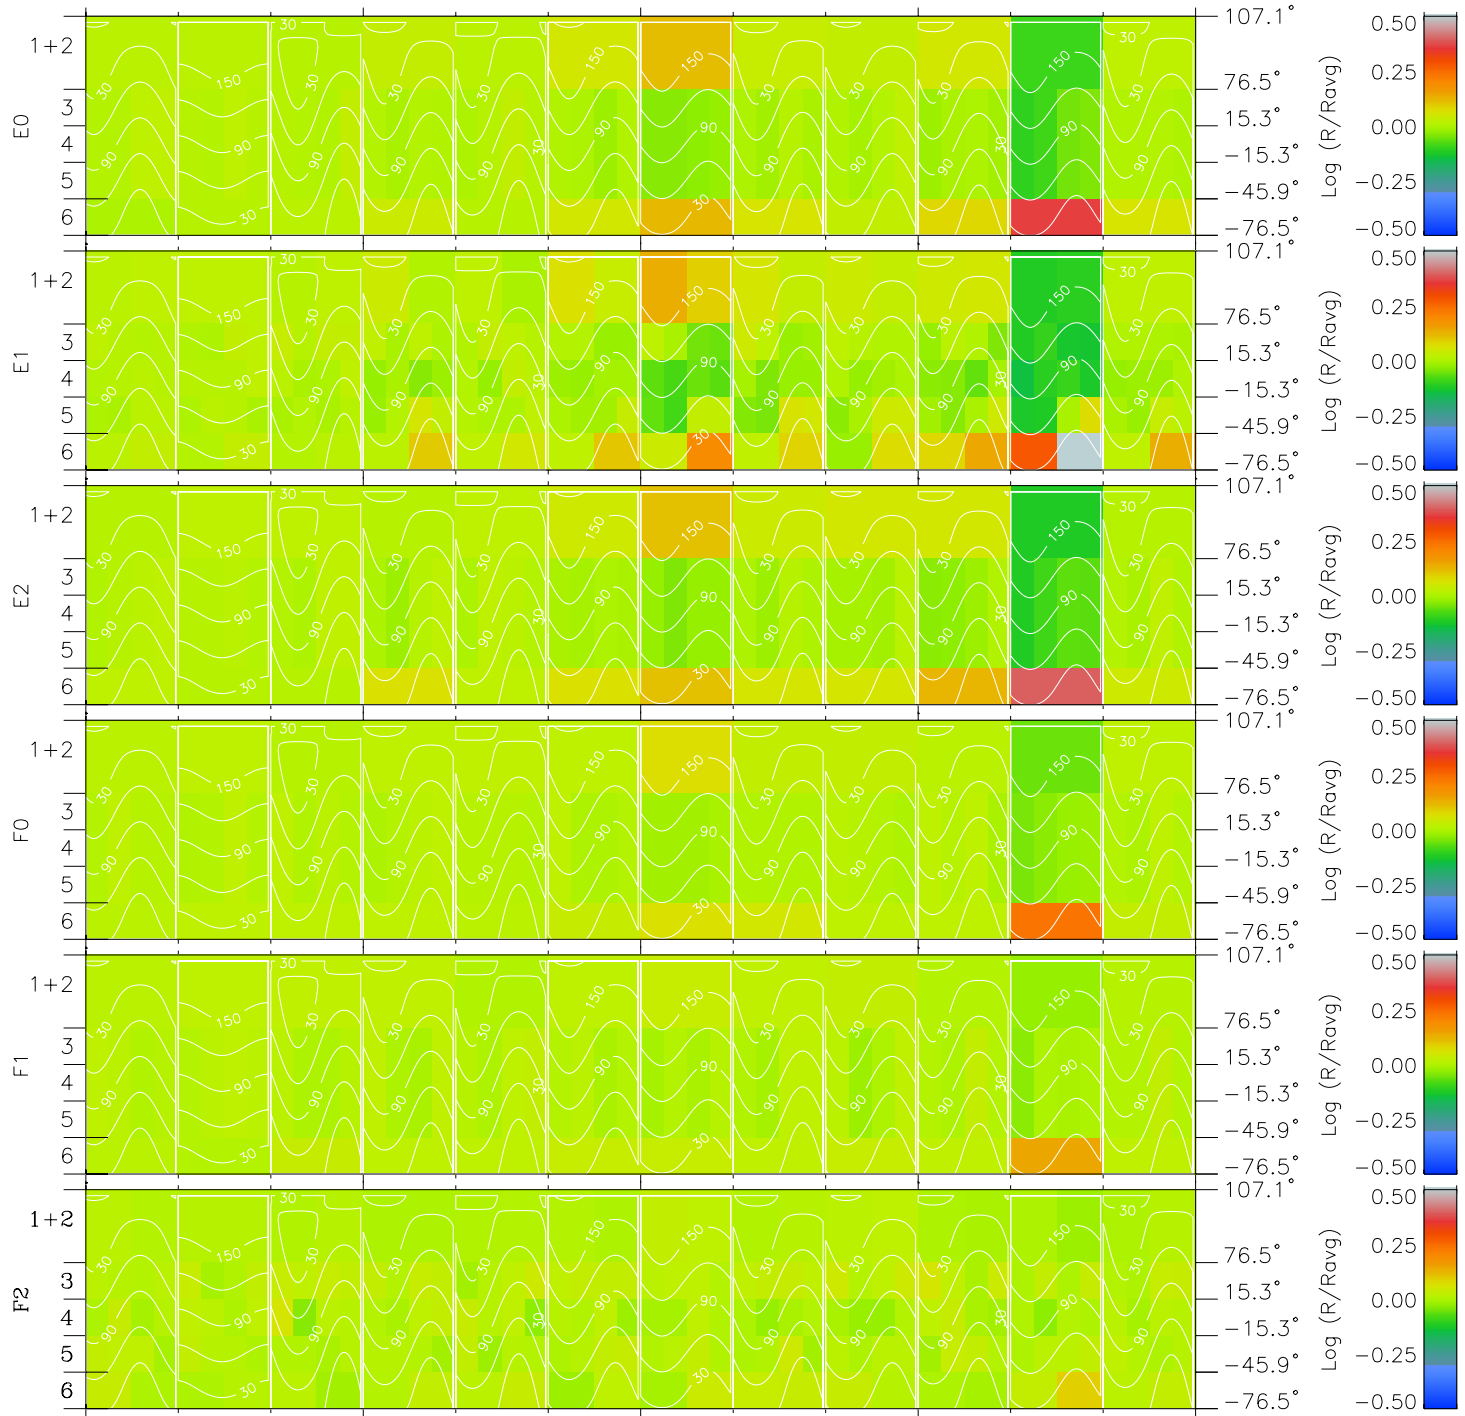

Galileo EPD Real Time All-Sky Anisotropies 96283

Software Version: RTSKY_MEAN V 1.20
Data Production: 06-03-00
Plot Production: Fri Sep 14 17:50:11 2001
Color File: wondr3
Geofactor File: 1.1

00:00:00 1996-283	283-06	283-12	283-18	00:00:00 1996-284	X JSE(R _j)
+	+	+	+	+	
-73.54	-73.15	-72.76	-72.35	-71.94	X JSE(R _j)
-85.50	-85.75	-85.98	-86.21	-86.43	Y JSE(R _j)
1.33	1.36	1.38	1.41	1.43	Z JSE(R _j)

- ◇ = Jupiter look direction
- = Corotation look direction