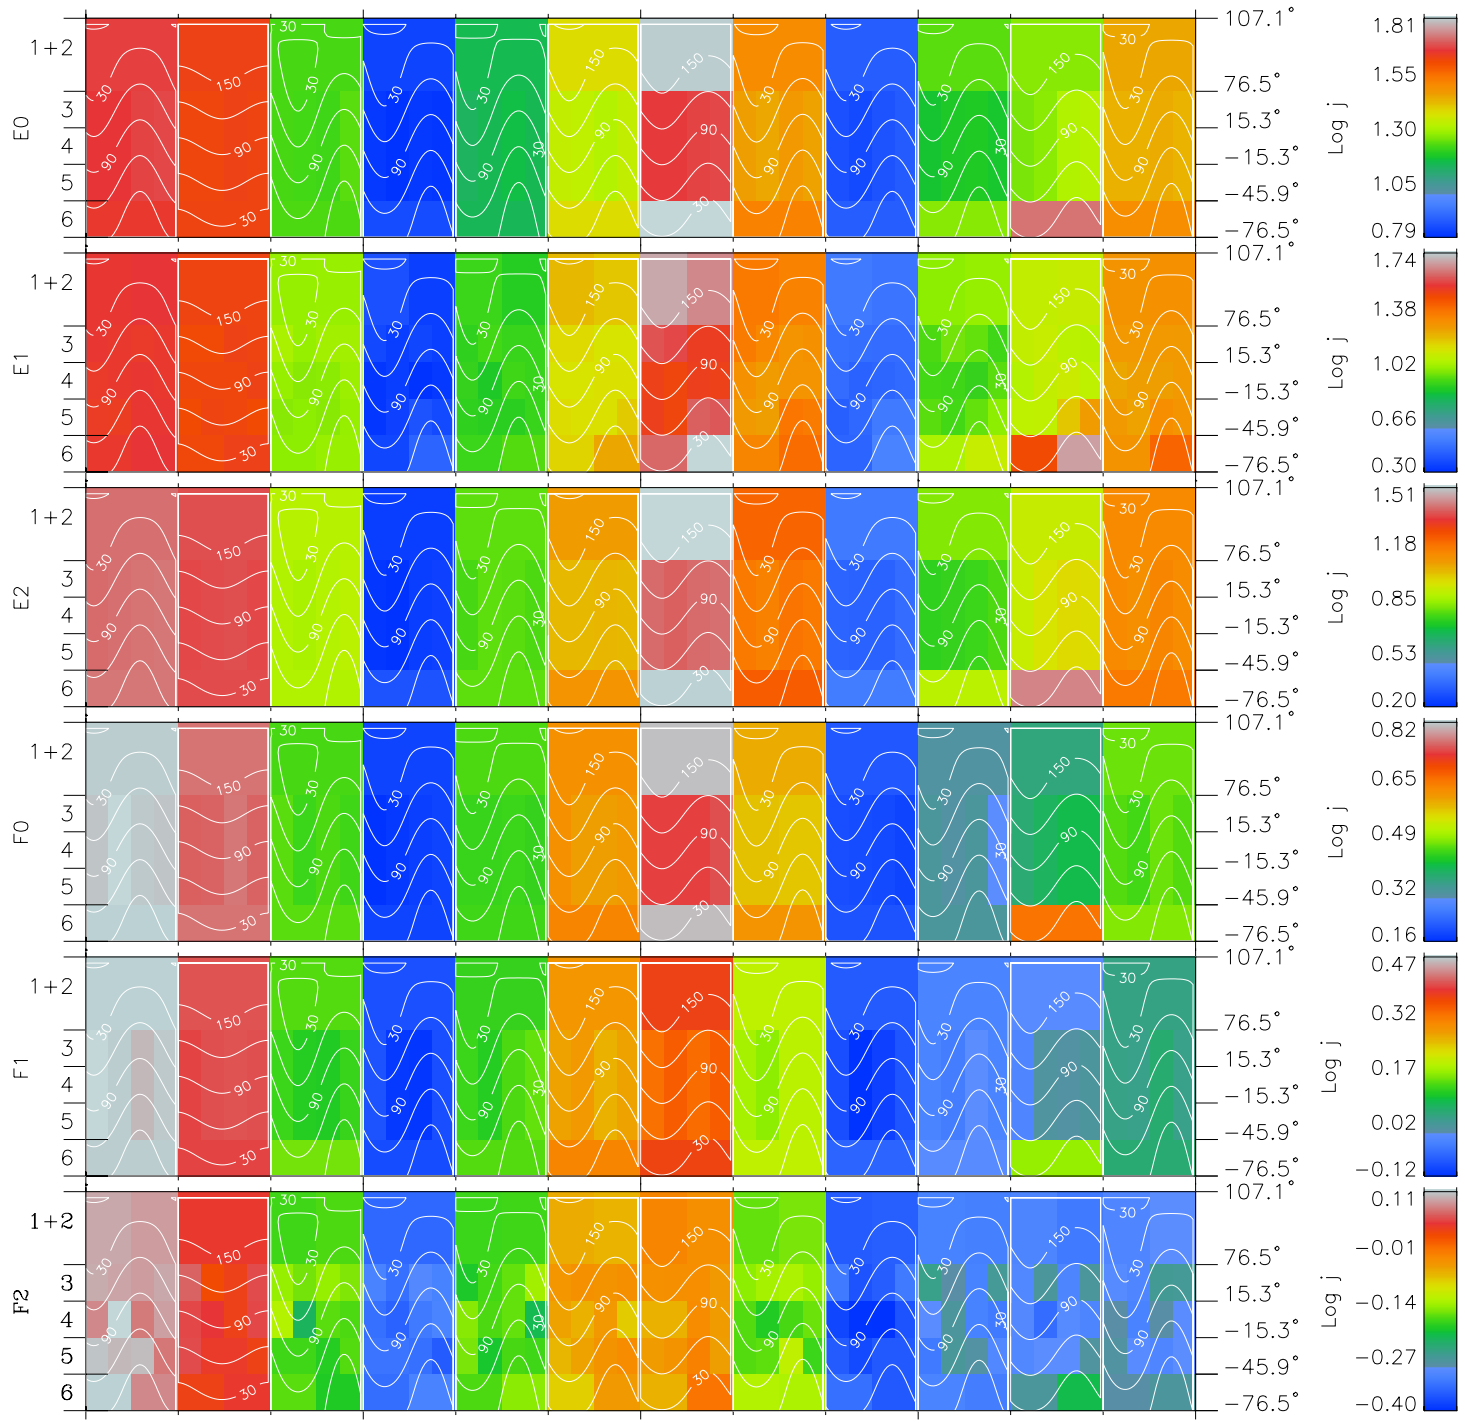

Galileo EPD Real Time All-Sky Anisotropies 96283

Software Version: RTSKY_FLUX V 1.20
 Data Production: 06-03-00
 Plot Production: Fri Sep 14 17:50:25 2001
 Color File: wondr3
 Geofactor File: 1.1

00:00:00 1996-283	283-06	283-12	283-18	00:00:00 1996-284	X JSE(R _j)
+	+	+	+	+	
-73.54	-73.15	-72.76	-72.35	-71.94	Y JSE(R _j)
-85.50	-85.75	-85.98	-86.21	-86.43	Z JSE(R _j)
1.33	1.36	1.38	1.41	1.43	

◇ = Jupiter look direction
 □ = Corotation look direction