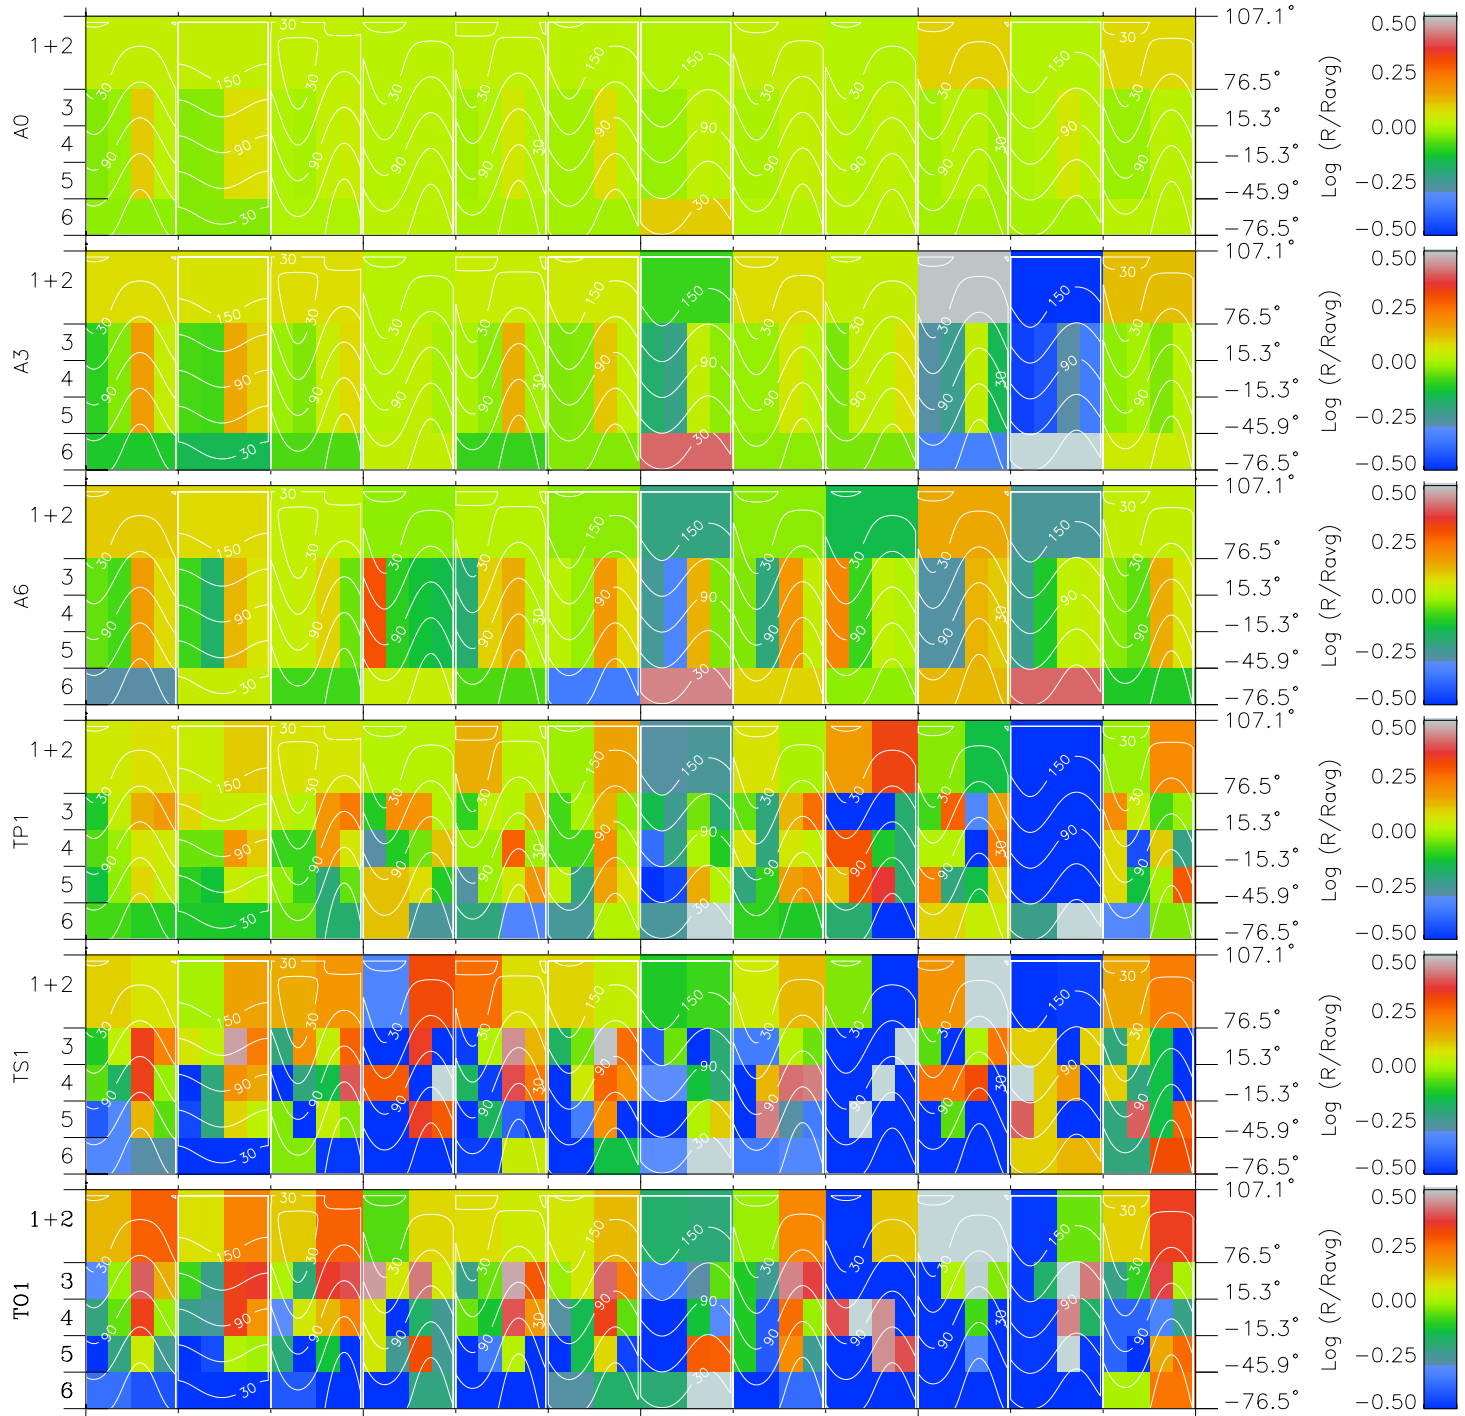

Galileo EPD Real Time All-Sky Anisotropies 96283

Software Version: RTSKY_MEAN V 1.20
Data Production: 06-03-00
Plot Production: Fri Sep 14 17:50:04 2001
Color File: wondr3
Geofactor File: 1.1

00:00:00 1996-283	283-06	283-12	283-18	00:00:00 1996-284	
+	+	+	+	+	X JSE(R _j)
-73.54	-73.15	-72.76	-72.35	-71.94	Y JSE(R _j)
-85.50	-85.75	-85.98	-86.21	-86.43	Z JSE(R _j)
1.33	1.36	1.38	1.41	1.43	

- ◇ = Jupiter look direction
- = Corotation look direction