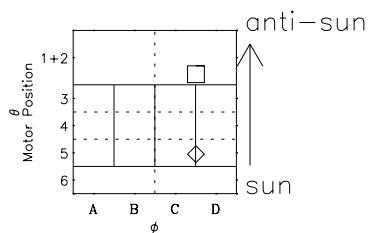

# Galileo EPD Real-Time Omni 96283

Software Version: RTLINE\_OMNI V 1.20  
Data Production: 06-03-00  
Plot Production: Fri Sep 14 17:51:51 2001

◇ = Jupiter look direction  
□ = Corotation look direction