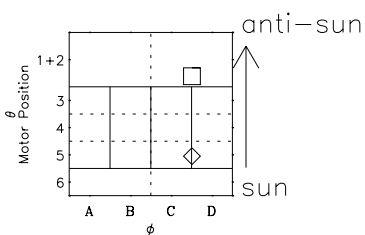

Galileo EPD Real-Time Omni 96283

Software Version: RTLINE_OMNI V 1.20
Data Production: 06-03-00
Plot Production: Fri Sep 14 17:51:51 2001

- ◇ = Jupiter look direction
- = Corotation look direction