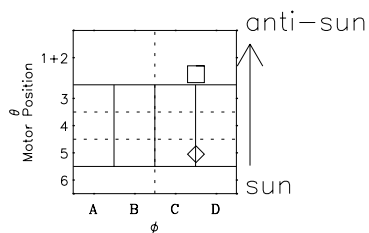

Galileo EPD Real-Time Omni 96283

Software Version: RTLINE_OMNI V 1.20
Data Production: 06-03-00
Plot Production: Fri Sep 14 17:51:50 2001

◇ = Jupiter look direction
□ = Corotation look direction