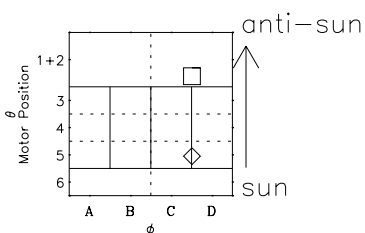

Galileo EPD Real-Time Six-Sector 96283

Software Version: RTLINE_R6 V 1.20
Data Production: 06-03-00
Plot Production: Fri Sep 14 17:51:59 2001

◇ = Jupiter look direction
□ = Corotation look direction