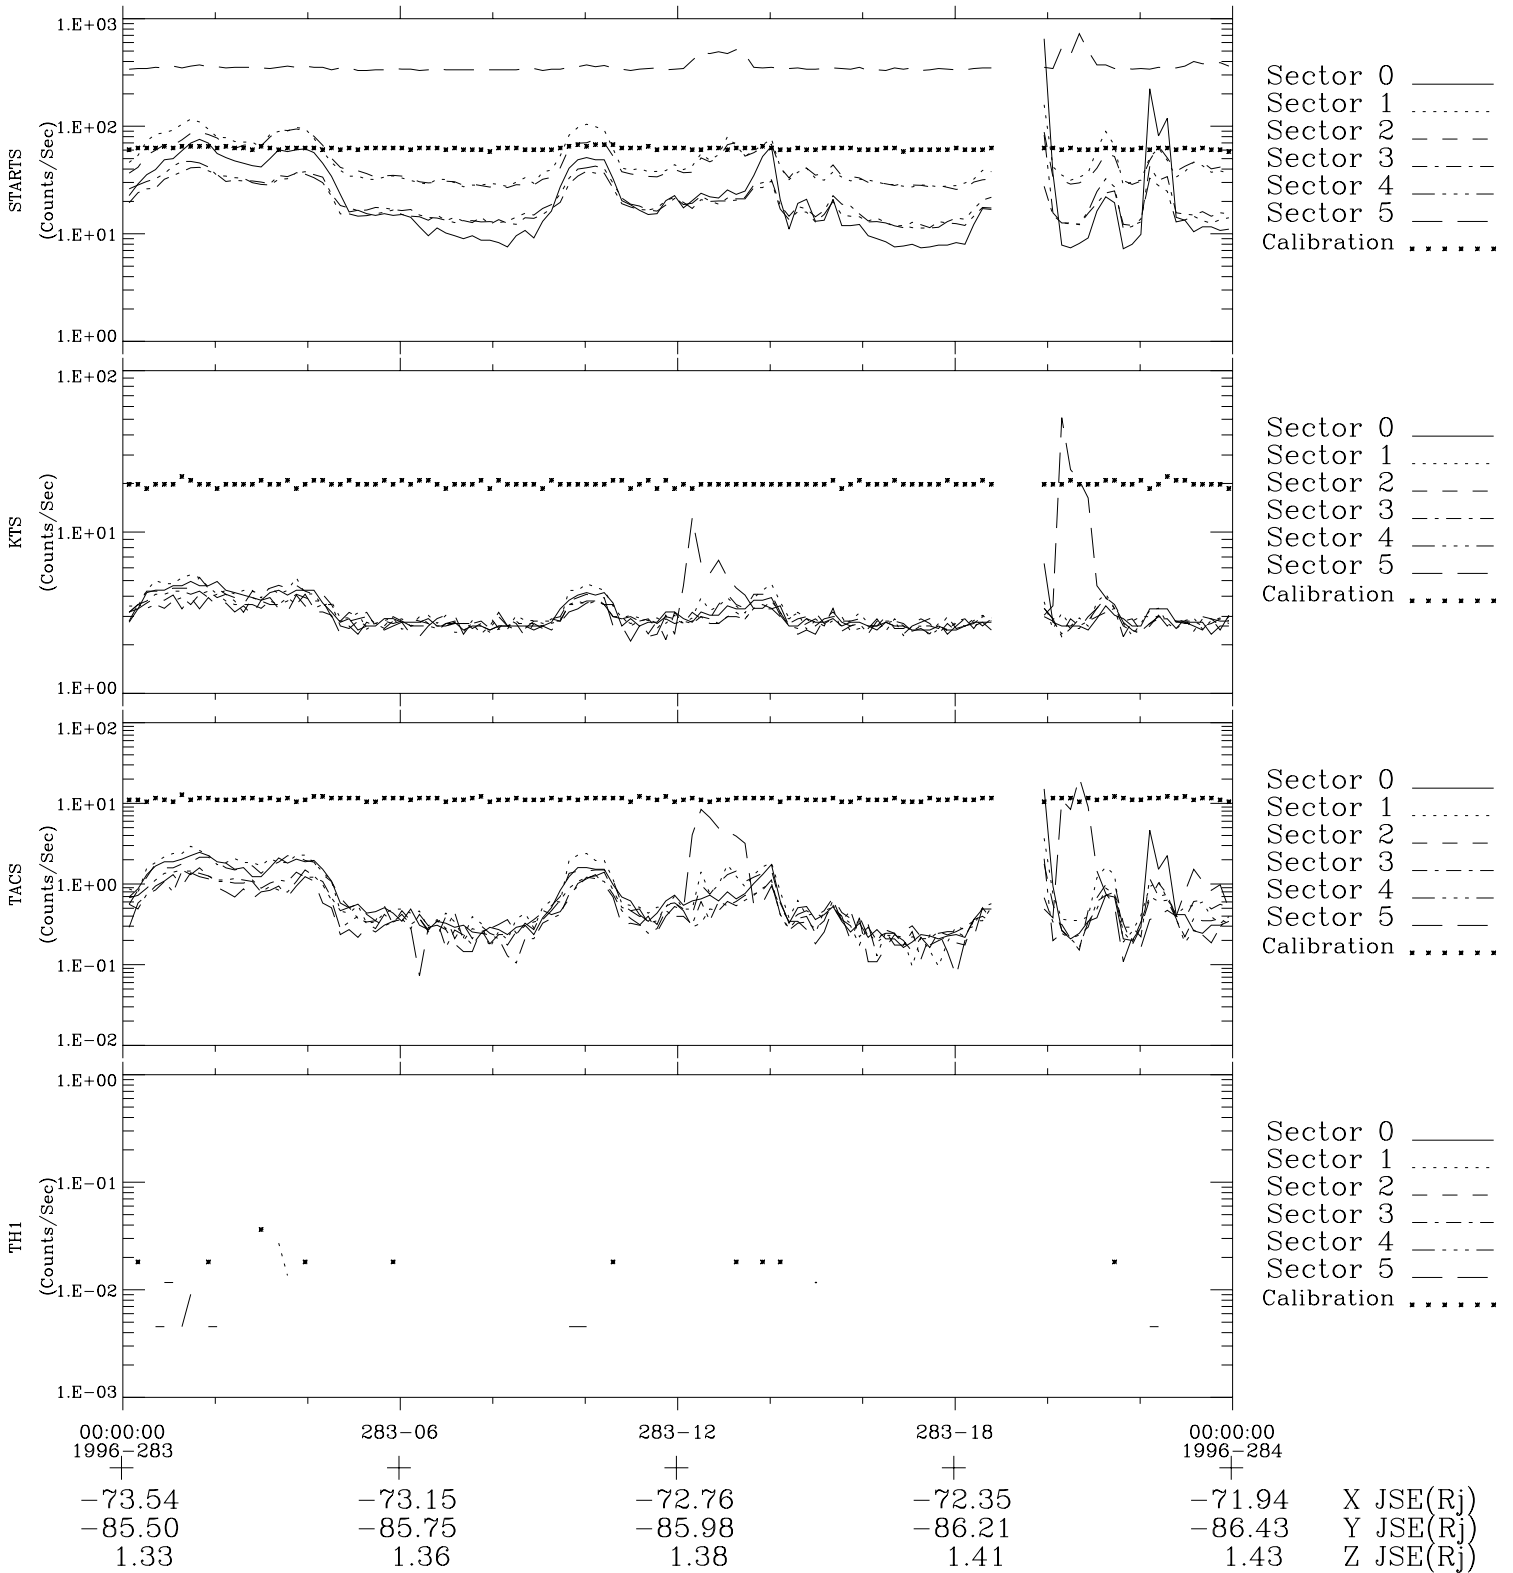

Galileo EPD Real-Time Six-Sector 96283

Software Version: RTLINE_R6 V 1.20
Data Production: 06-03-00
Plot Production: Fri Sep 14 17:51:59 2001

◇ = Jupiter look direction
□ = Corotation look direction