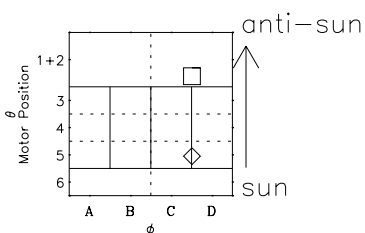

Galileo EPD Real-Time Six-Sector 96283

Software Version: RTLINE_R6 V 1.20
Data Production: 06-03-00
Plot Production: Fri Sep 14 17:51:57 2001

◇ = Jupiter look direction
□ = Corotation look direction