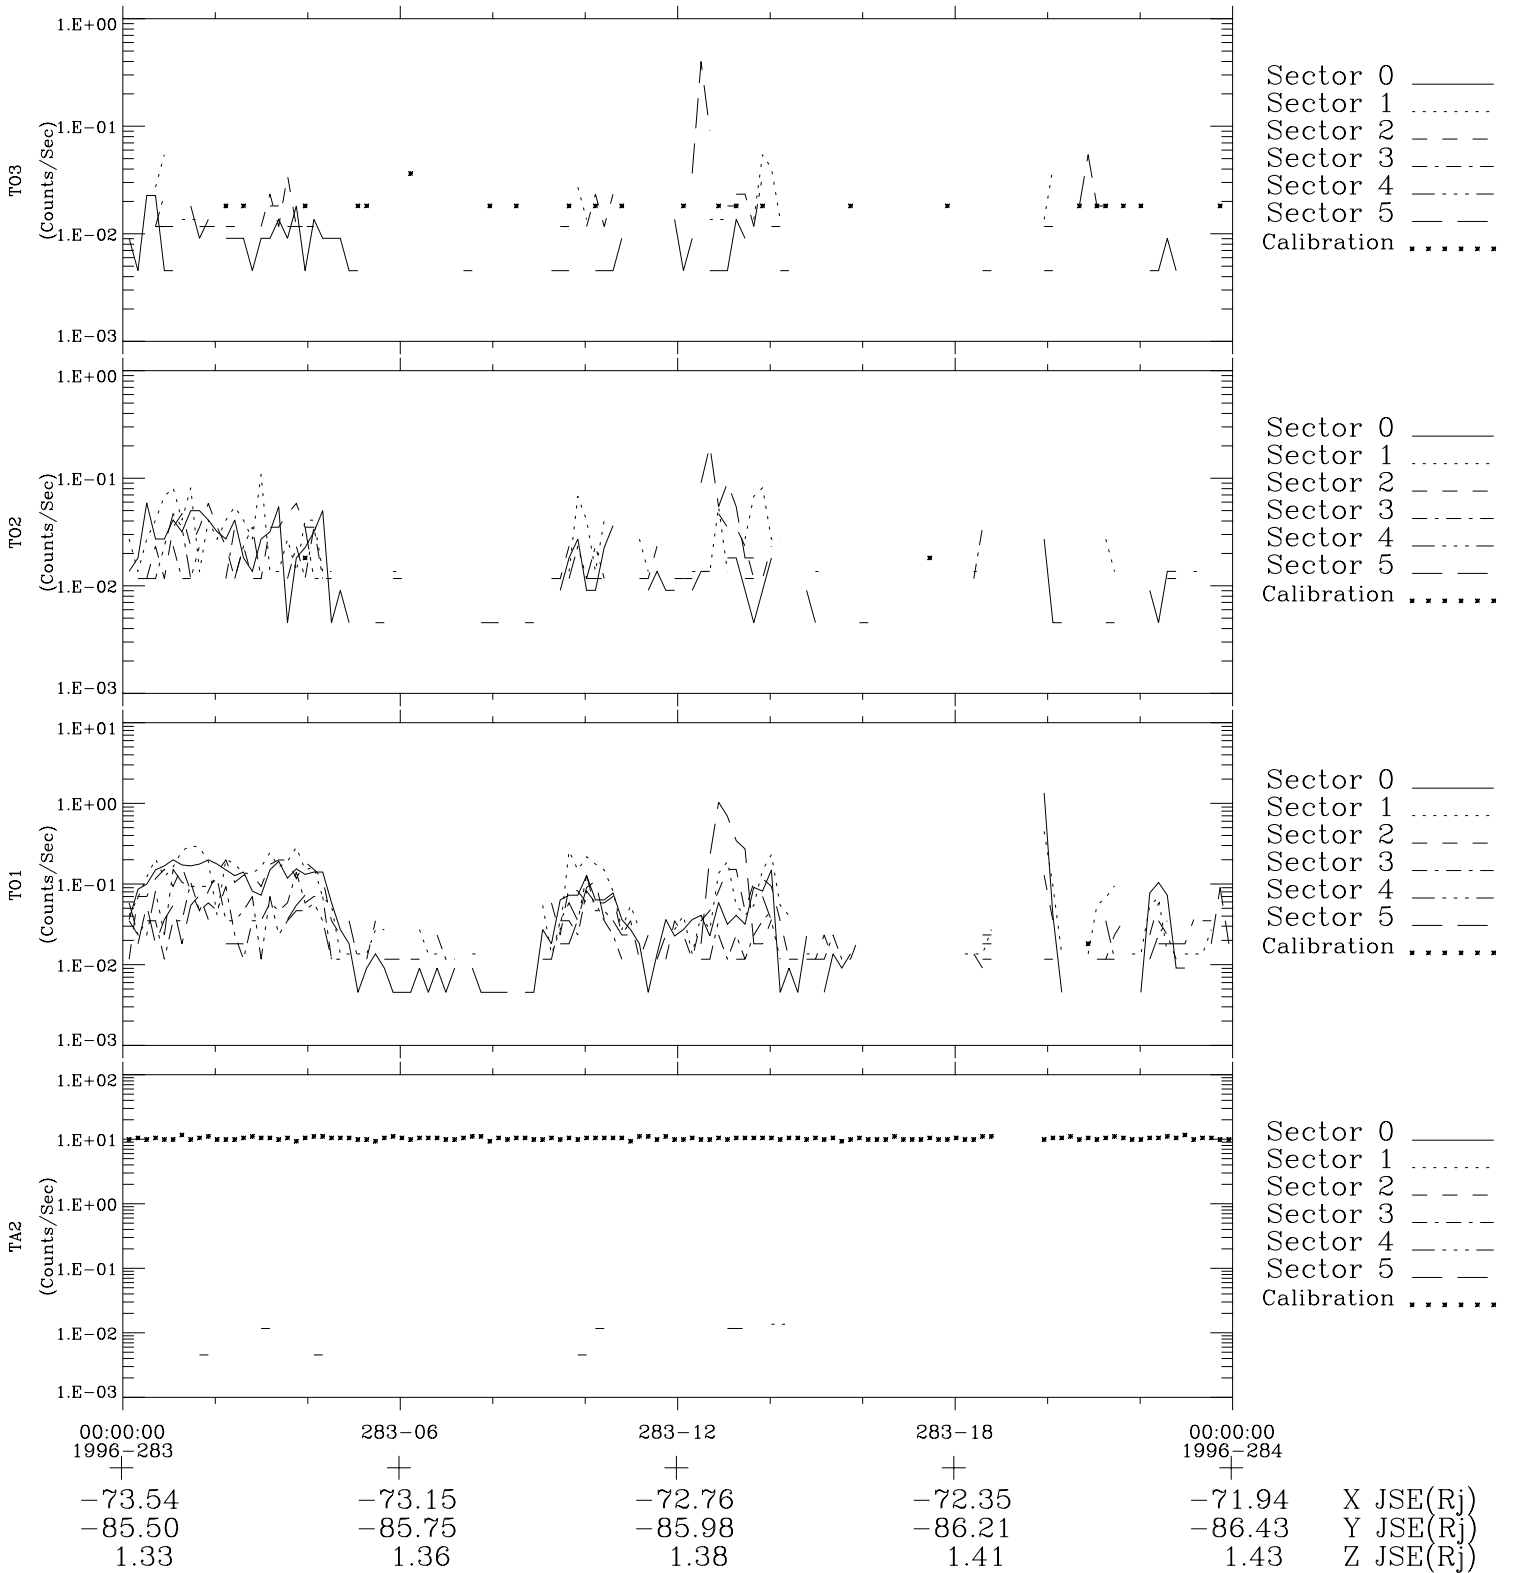

Galileo EPD Real-Time Six-Sector 96283

Software Version: RTLINE_R6 V 1.20
Data Production: 06-03-00
Plot Production: Fri Sep 14 17:51:57 2001

◇ = Jupiter look direction
□ = Corotation look direction