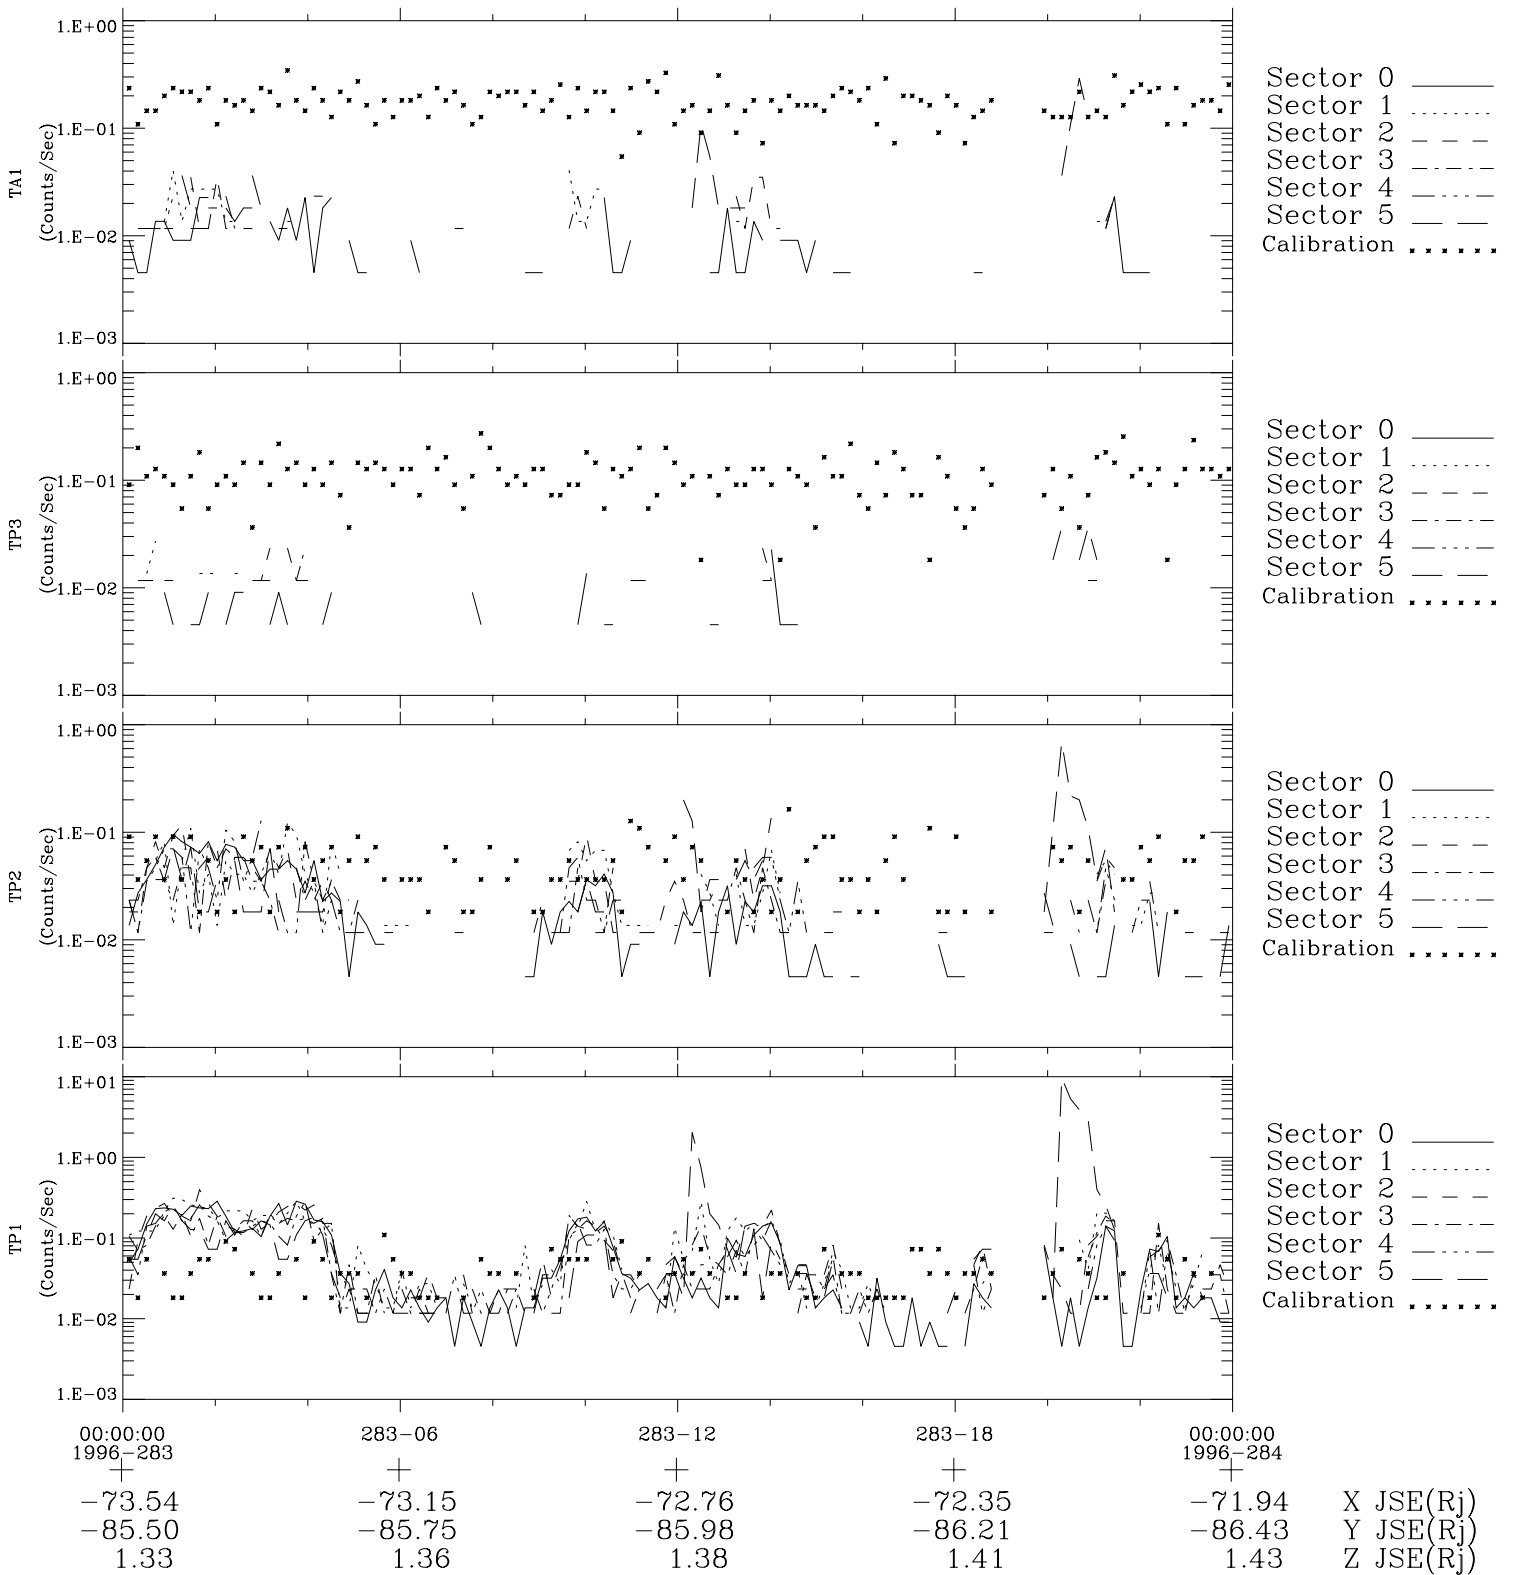

Galileo EPD Real-Time Six-Sector 96283

Software Version: RTLINE_R6 V 1.20
Data Production: 06-03-00
Plot Production: Fri Sep 14 17:51:57 2001

◇ = Jupiter look direction
□ = Corotation look direction