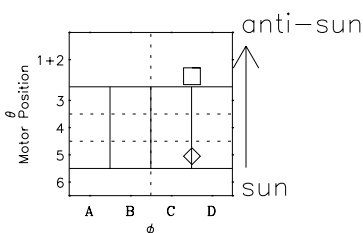

Galileo EPD Real-Time Six-Sector 96283

Software Version: RTLINE_R6 V 1.20
Data Production: 06-03-00
Plot Production: Fri Sep 14 17:51:57 2001

◇ = Jupiter look direction
□ = Corotation look direction