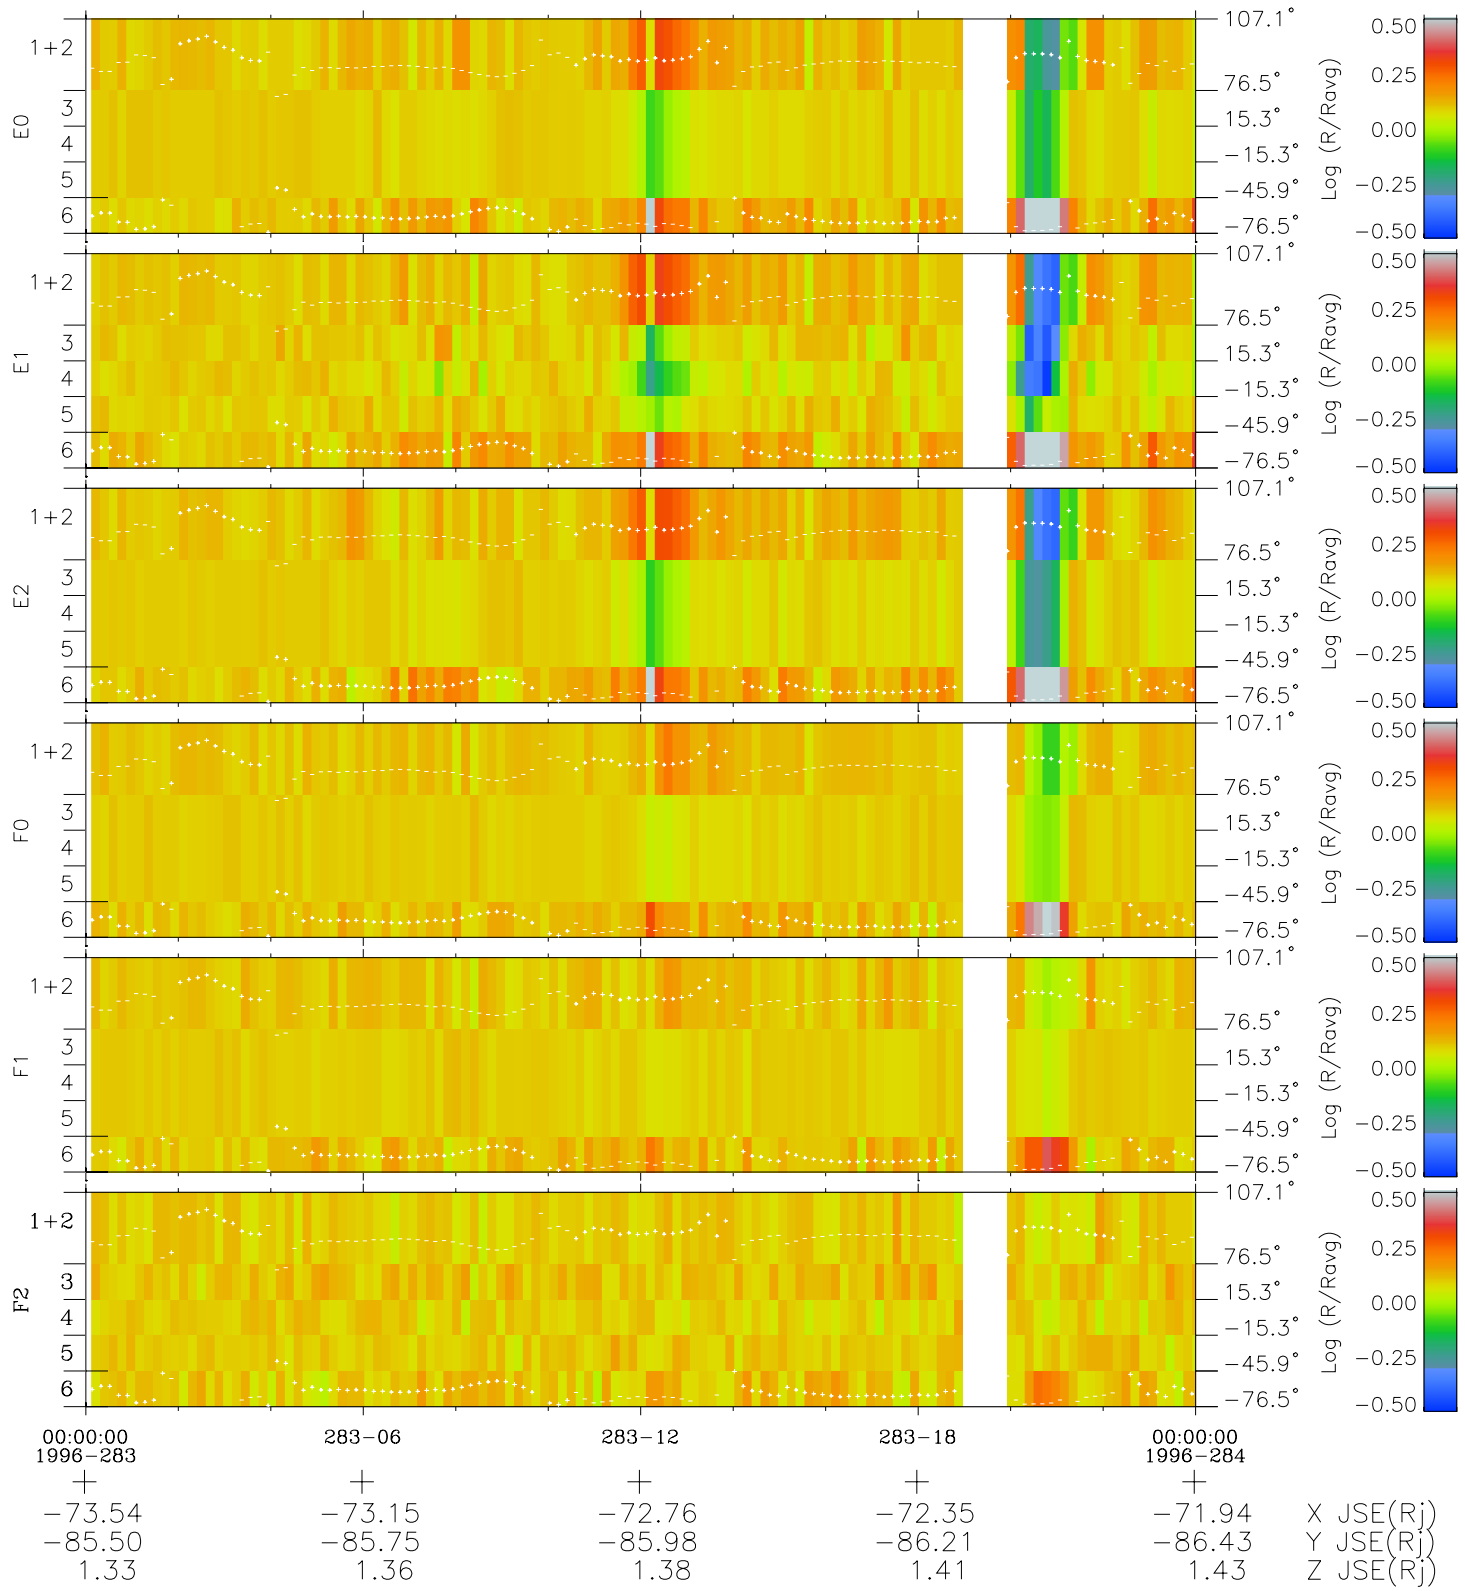

Galileo EPD Real Elevation Anisotropies 96283

Software Version: RTELEV_MEAN V 1.20
Data Production: 06-03-00
Plot Production: Fri Sep 14 17:50:51 2001
Color File: wondr3
Geofactor File: 1.1

- ◇ = Jupiter look direction
- = Corotation look direction