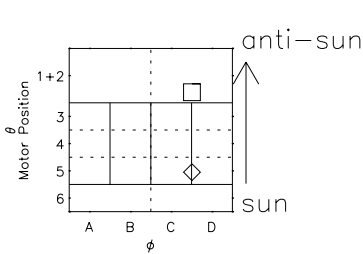

Galileo EPD Real Elevation Anisotropies 96283

Software Version: RTELEV_MEAN V 1.20
Data Production: 06-03-00
Plot Production: Fri Sep 14 17:50:51 2001
Color File: wondr3
Geofactor File: 1.1

- ◇ = Jupiter look direction
- = Corotation look direction