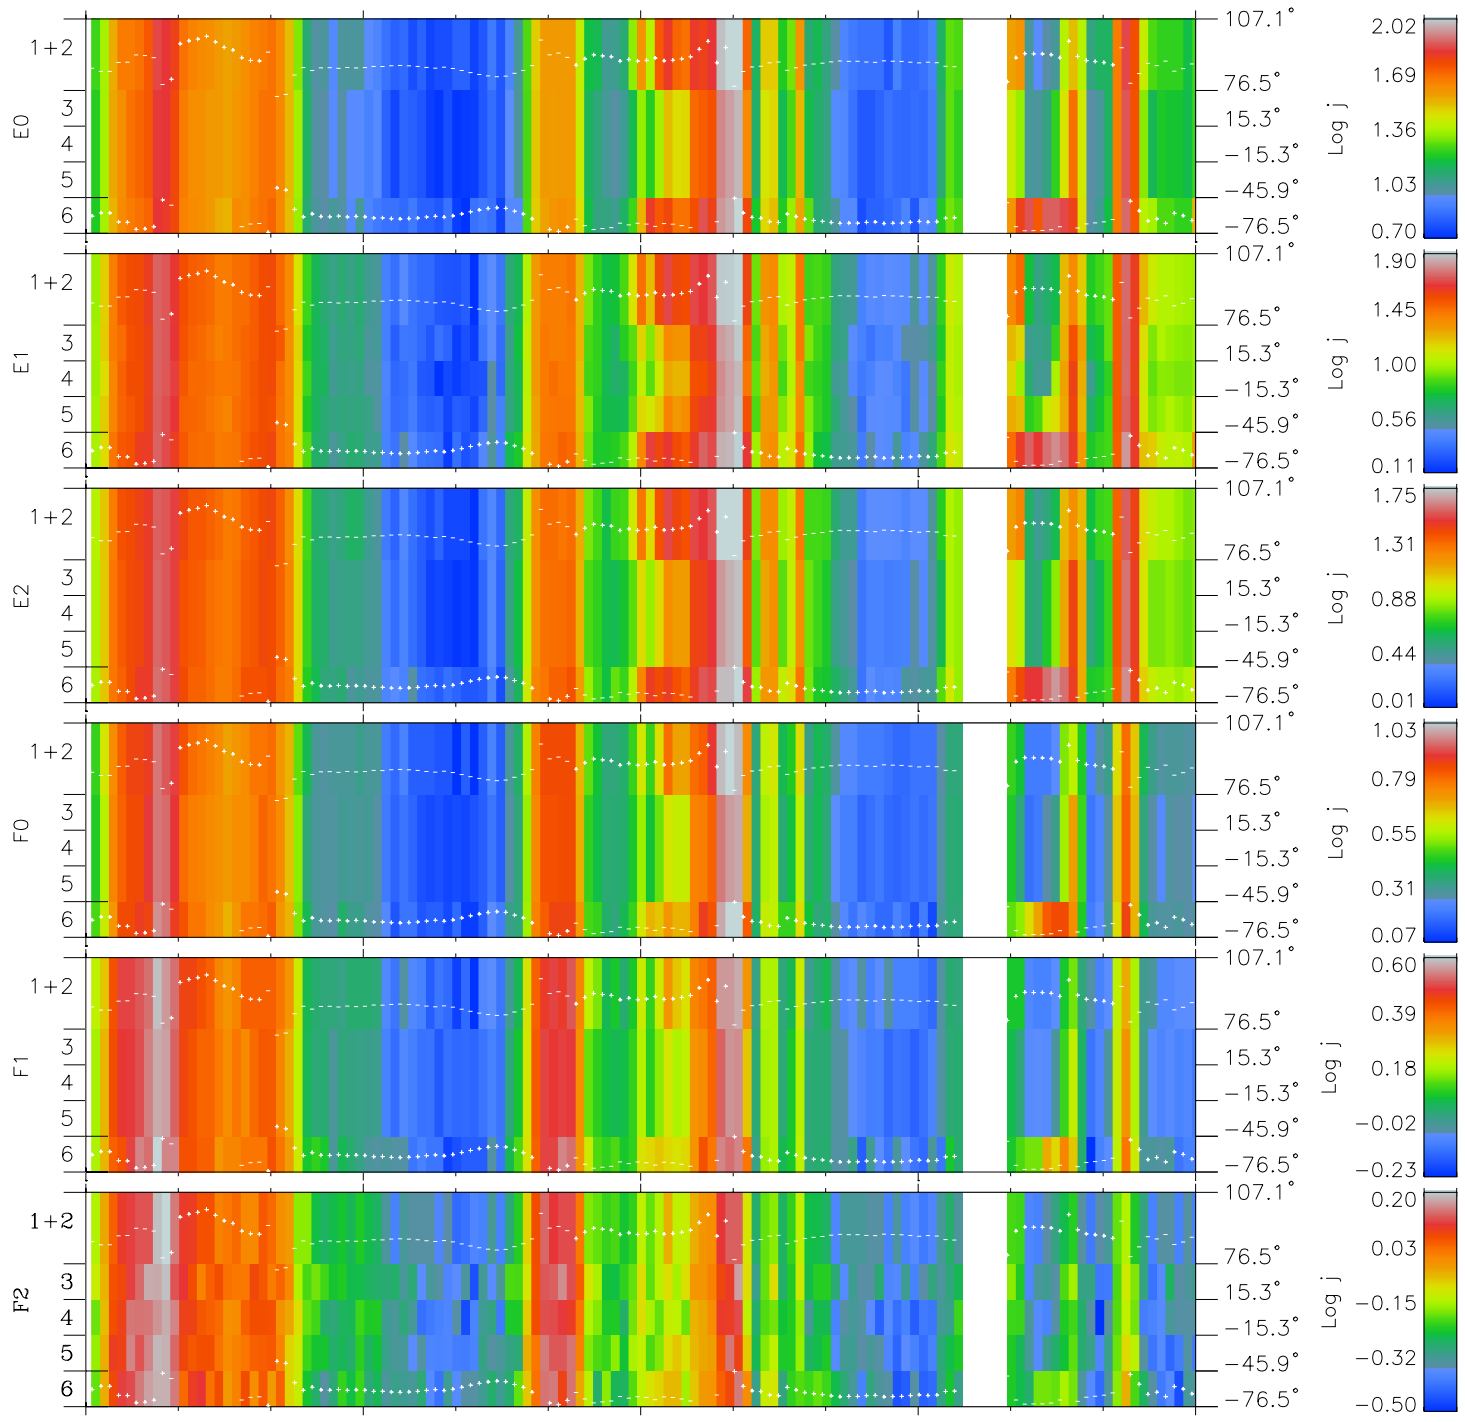

Galileo EPD Real Elevation Anisotropies 96283

Software Version: RTELEV_FLUX V 1.20
Data Production: 06-03-00
Plot Production: Fri Sep 14 17:51:02 2001
Color File: wondr3
Geofactor File: 1.1

00:00:00 1996-283	283-06	283-12	283-18	00:00:00 1996-284	
+	+	+	+	+	X JSE(R _j)
-73.54	-73.15	-72.76	-72.35	-71.94	Y JSE(R _j)
-85.50	-85.75	-85.98	-86.21	-86.43	Z JSE(R _j)
1.33	1.36	1.38	1.41	1.43	

- ◇ = Jupiter look direction
- = Corotation look direction