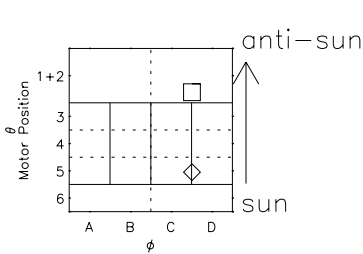

Galileo EPD Real Elevation Anisotropies 96283

Software Version: RTELEV_FLUX V 1.20
Data Production: 06-03-00
Plot Production: Fri Sep 14 17:51:02 2001
Color File: wondr3
Geofactor File: 1.1

00:00:00 1996-283	283-06	283-12	283-18	00:00:00 1996-284	
+	+	+	+	+	X JSE(R _j)
-73.54	-73.15	-72.76	-72.35	-71.94	Y JSE(R _j)
-85.50	-85.75	-85.98	-86.21	-86.43	Z JSE(R _j)
1.33	1.36	1.38	1.41	1.43	

- ◇ = Jupiter look direction
- = Corotation look direction