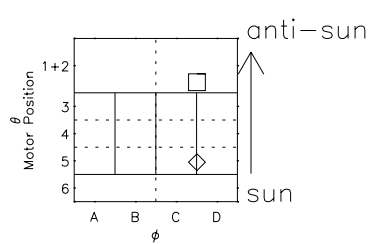

Galileo EPD Real Time Azimuth Anisotropies 96283

Software Version: RTAZIM_NORM V 1.20
Data Production: 06-03-00
Plot Production: Fri Sep 14 17:51:45 2001
Color File: wondr3
Geofactor File: 1.1

00:00:00 1996-283	283-06	283-12	283-18	00:00:00 1996-284	
+	+	+	+	+	
-73.54	-73.15	-72.76	-72.35	-71.94	X JSE(R _j)
-85.50	-85.75	-85.98	-86.21	-86.43	Y JSE(R _j)
1.33	1.36	1.38	1.41	1.43	Z JSE(R _j)

◇ = Jupiter look direction
□ = Corotation look direction