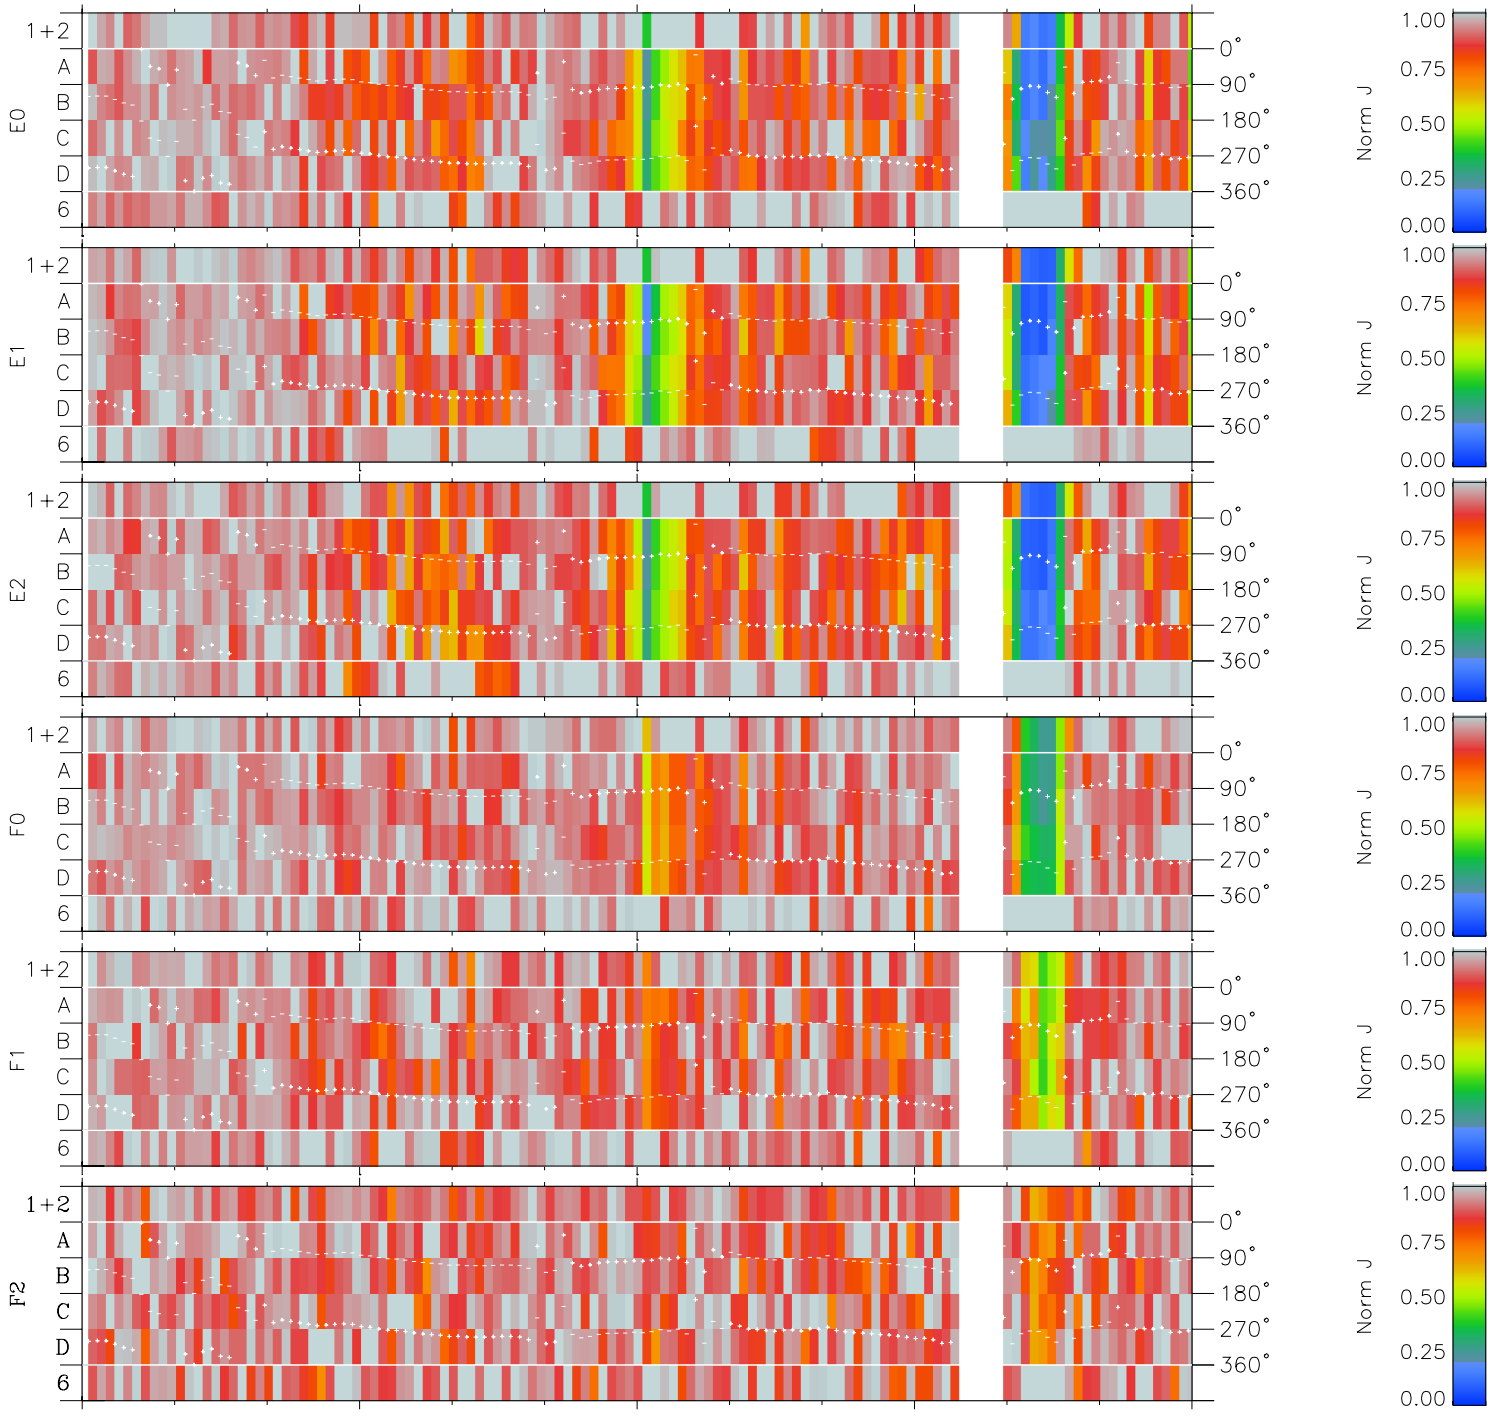

Galileo EPD Real Time Azimuth Anisotropies 96283

Software Version: RTAZIM_NORM V 1.20
Data Production: 06-03-00
Plot Production: Fri Sep 14 17:51:45 2001
Color File: wondr3
Geofactor File: 1.1

00:00:00 1996-283	283-06	283-12	283-18	00:00:00 1996-284	
+	+	+	+	+	
-73.54	-73.15	-72.76	-72.35	-71.94	X JSE(R _j)
-85.50	-85.75	-85.98	-86.21	-86.43	Y JSE(R _j)
1.33	1.36	1.38	1.41	1.43	Z JSE(R _j)

◇ = Jupiter look direction
□ = Corotation look direction