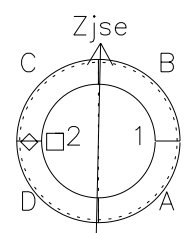

Galileo EPD Real Time Azimuth Anisotropies 96283

Software Version: RTAZIM_NORM V 1.20
Data Production: 06-03-00
Plot Production: Fri Sep 14 17:51:45 2001
Color File: wondr3
Geofactor File: 1.1

00:00:00 1996-283	283-06	283-12	283-18	00:00:00 1996-284	
+	+	+	+	+	
-73.54	-73.15	-72.76	-72.35	-71.94	X JSE(R _j)
-85.50	-85.75	-85.98	-86.21	-86.43	Y JSE(R _j)
1.33	1.36	1.38	1.41	1.43	Z JSE(R _j)

◇ = Jupiter look direction
□ = Corotation look direction