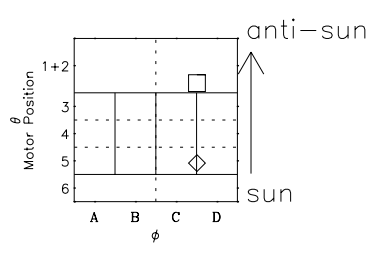

Galileo EPD Real Time Omni Spectrum 96282

Software Version: RTSPEC_OMNI V 1.20
 Data Production: 06-03-00
 Plot Production: Fri Sep 14 17:42:46 2001
 Color File: wondr3
 Geofactor File: 1.1

◇ = Jupiter look direction
 □ = Corotation look direction