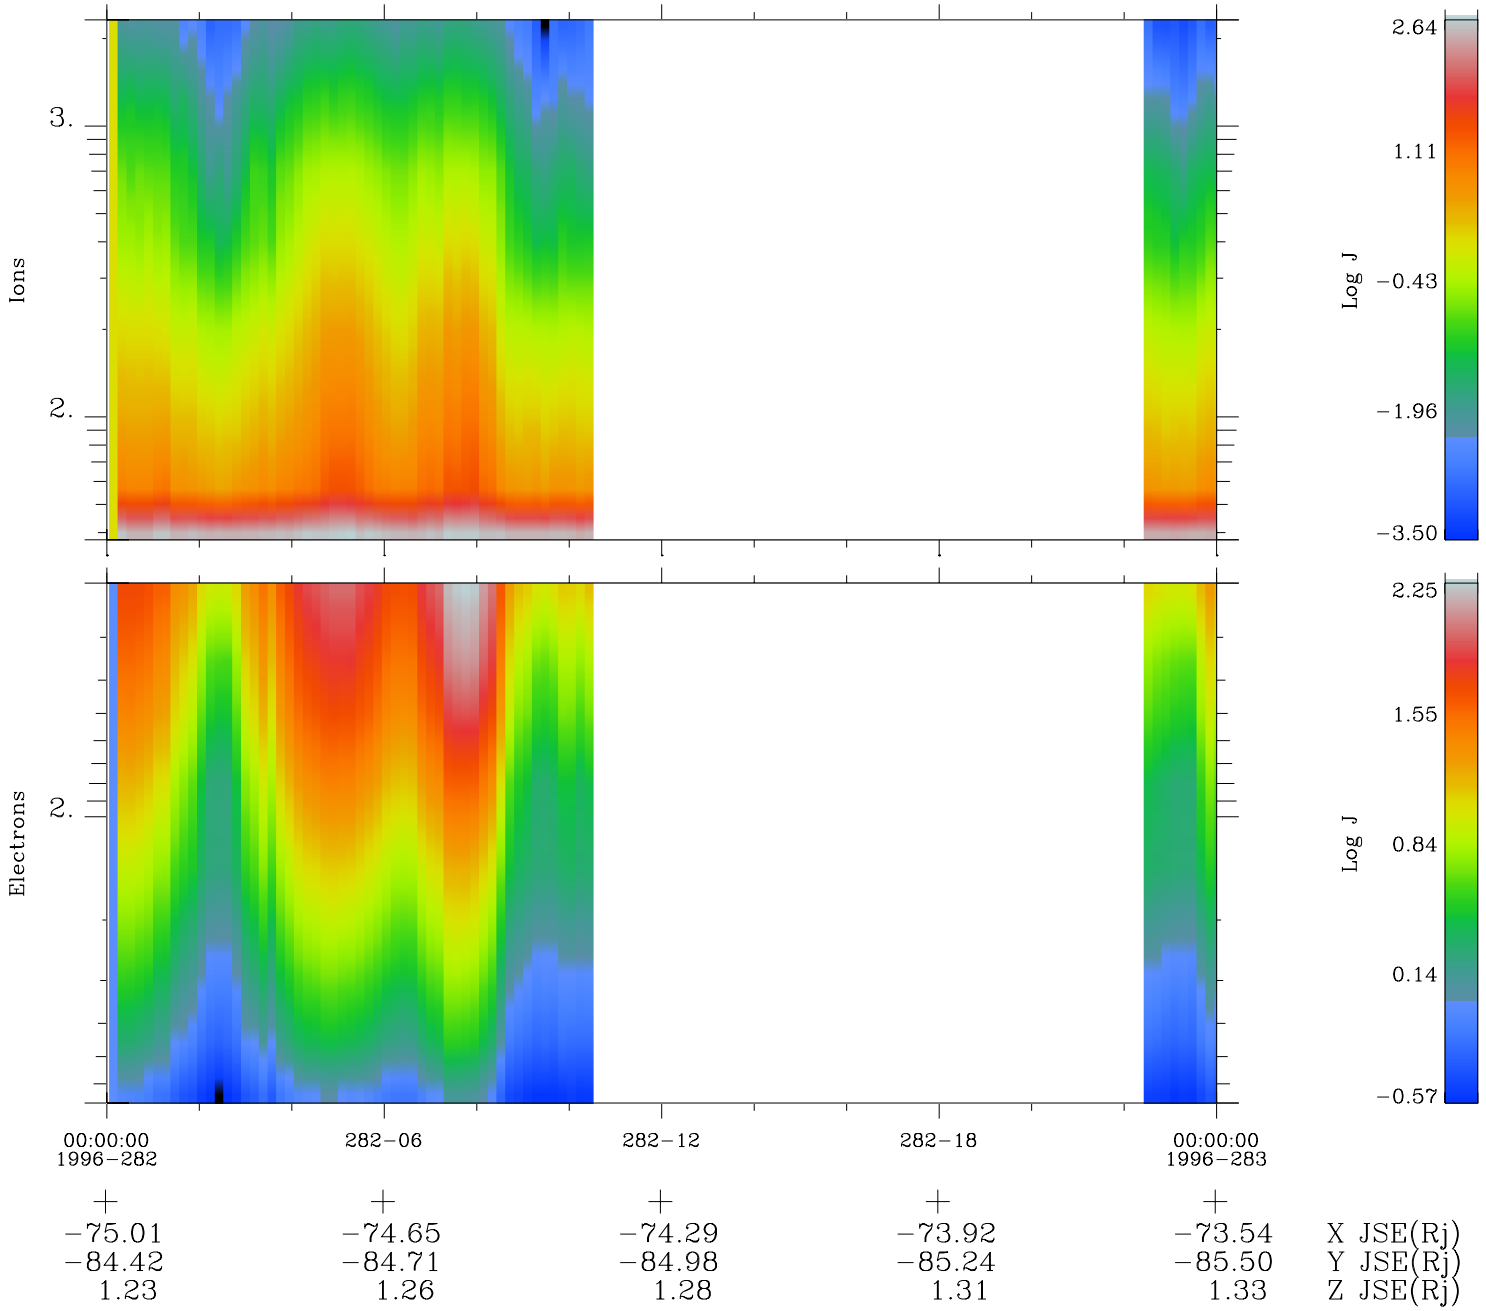

Galileo EPD Real Time Omni Spectrum 96282

Software Version: RTSPEC_OMNI V 1.20
 Data Production: 06-03-00
 Plot Production: Fri Sep 14 17:42:46 2001
 Color File: wondr3
 Geofactor File: 1.1

◇ = Jupiter look direction
 □ = Corotation look direction