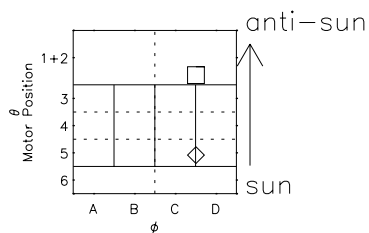

Galileo EPD Real Time R6 Electrons Spectra 96282

Software Version: RTSPEC_R6 V 1.20
 Data Production: 06-03-00
 Plot Production: Fri Sep 14 17:42:42 2001
 Color File: wondr3
 Geofactor File: 1.1

- ◇ = Jupiter look direction
- = Corotation look direction