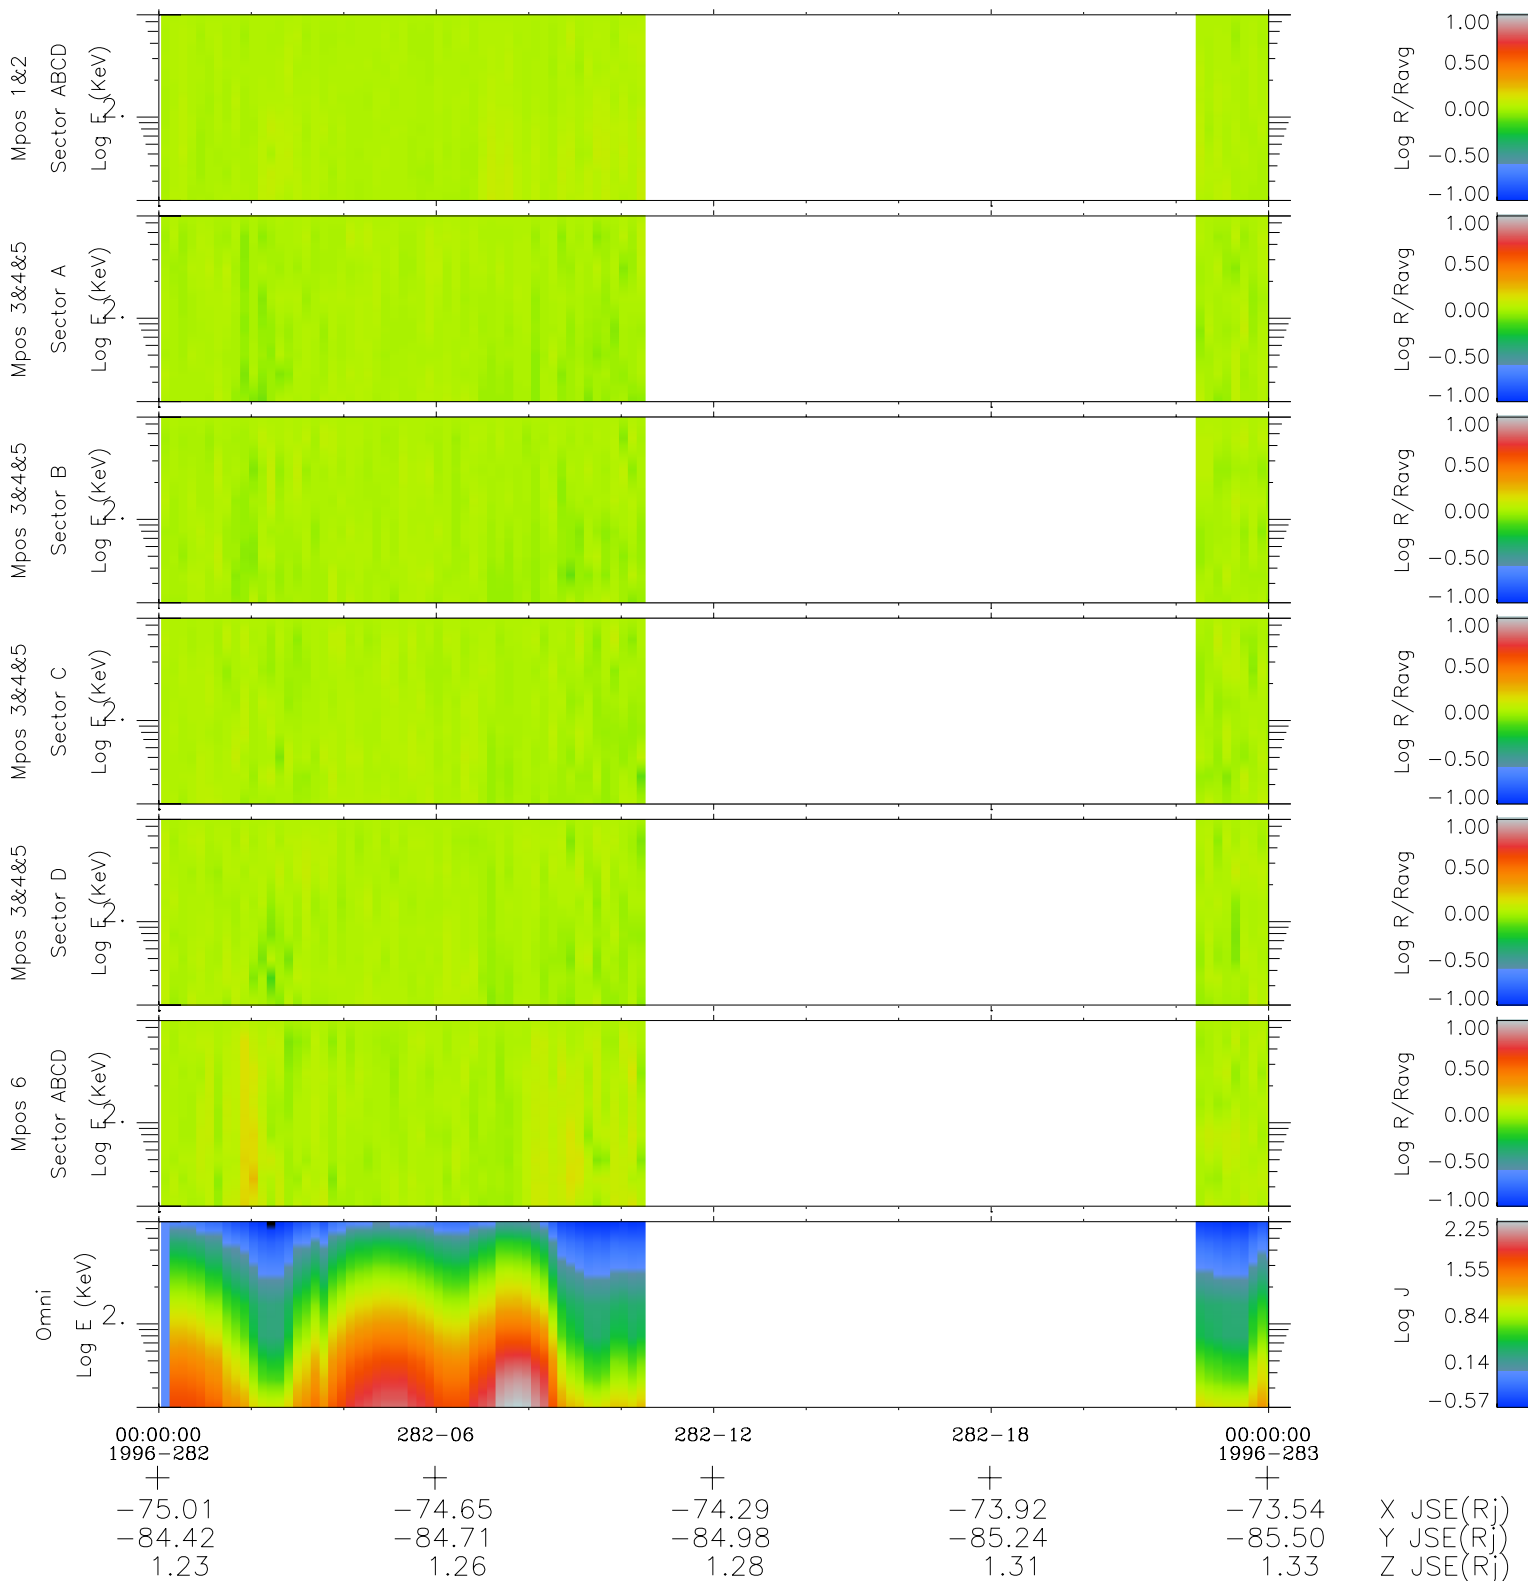

Galileo EPD Real Time R6 Electrons Spectra 96282

Software Version: RTSPEC_R6 V 1.20
 Data Production: 06-03-00
 Plot Production: Fri Sep 14 17:42:42 2001
 Color File: wondr3
 Geofactor File: 1.1

- ◇ = Jupiter look direction
- = Corotation look direction