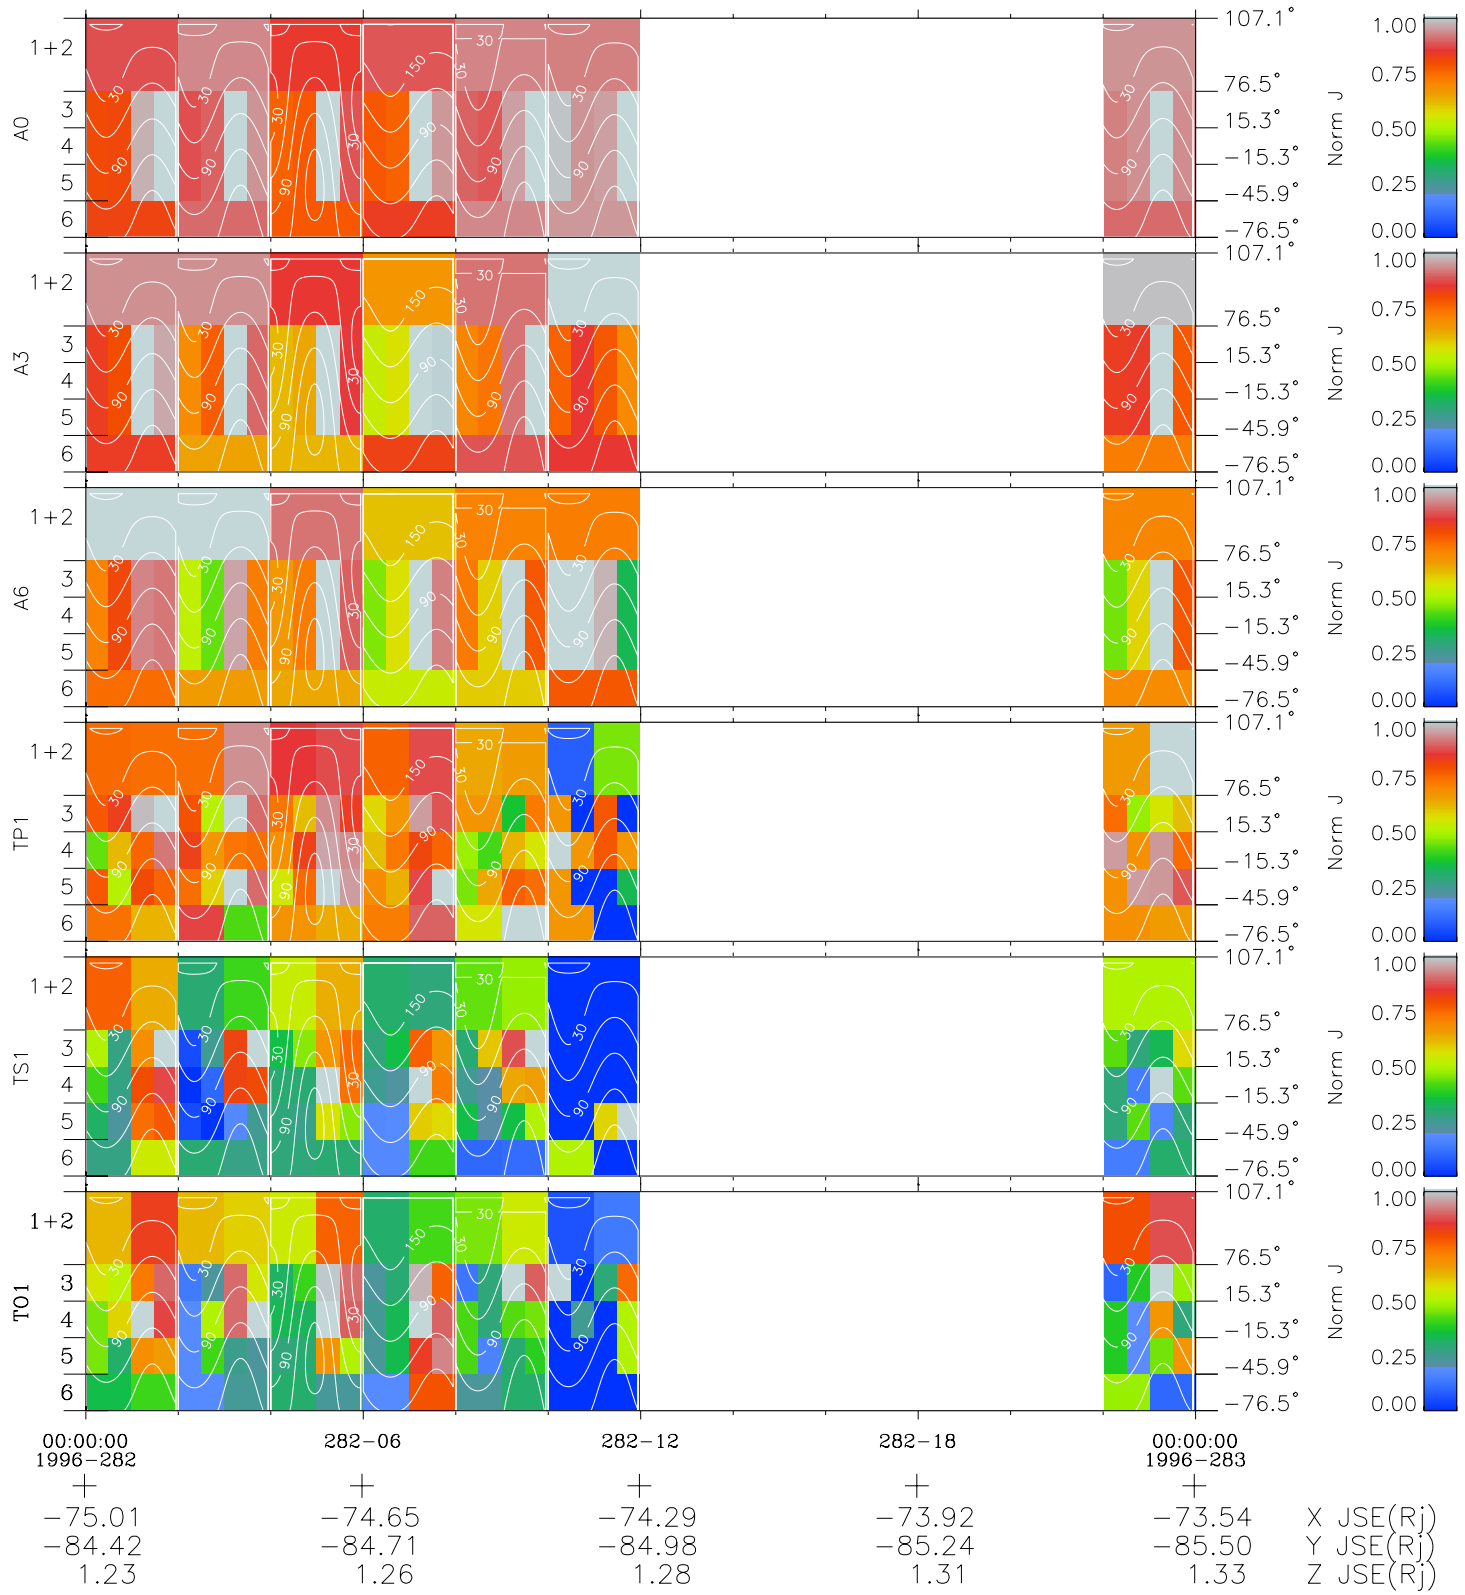

Galileo EPD Real Time All-Sky Anisotropies 96282

Software Version: RTSKY_NORM V 1.20
 Data Production: 06-03-00
 Plot Production: Fri Sep 14 17:43:09 2001
 Color File: wondr3
 Geofactor File: 1.1

◇ = Jupiter look direction
 □ = Corotation look direction