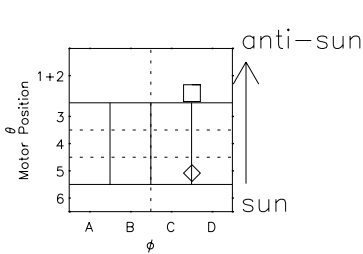

Galileo EPD Real Time All-Sky Anisotropies 96282

Software Version: RTSKY_NORM V 1.20
 Data Production: 06-03-00
 Plot Production: Fri Sep 14 17:43:09 2001
 Color File: wondr3
 Geofactor File: 1.1

◇ = Jupiter look direction
 □ = Corotation look direction