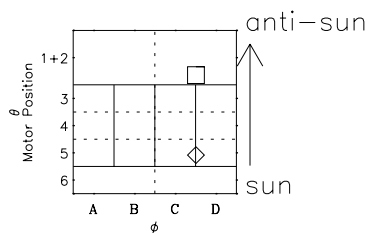

# Galileo EPD Real-Time Omni 96282

Software Version: RTLINE\_OMNI V 1.20  
Data Production: 06-03-00  
Plot Production: Fri Sep 14 17:44:02 2001

- ◇ = Jupiter look direction
- = Corotation look direction