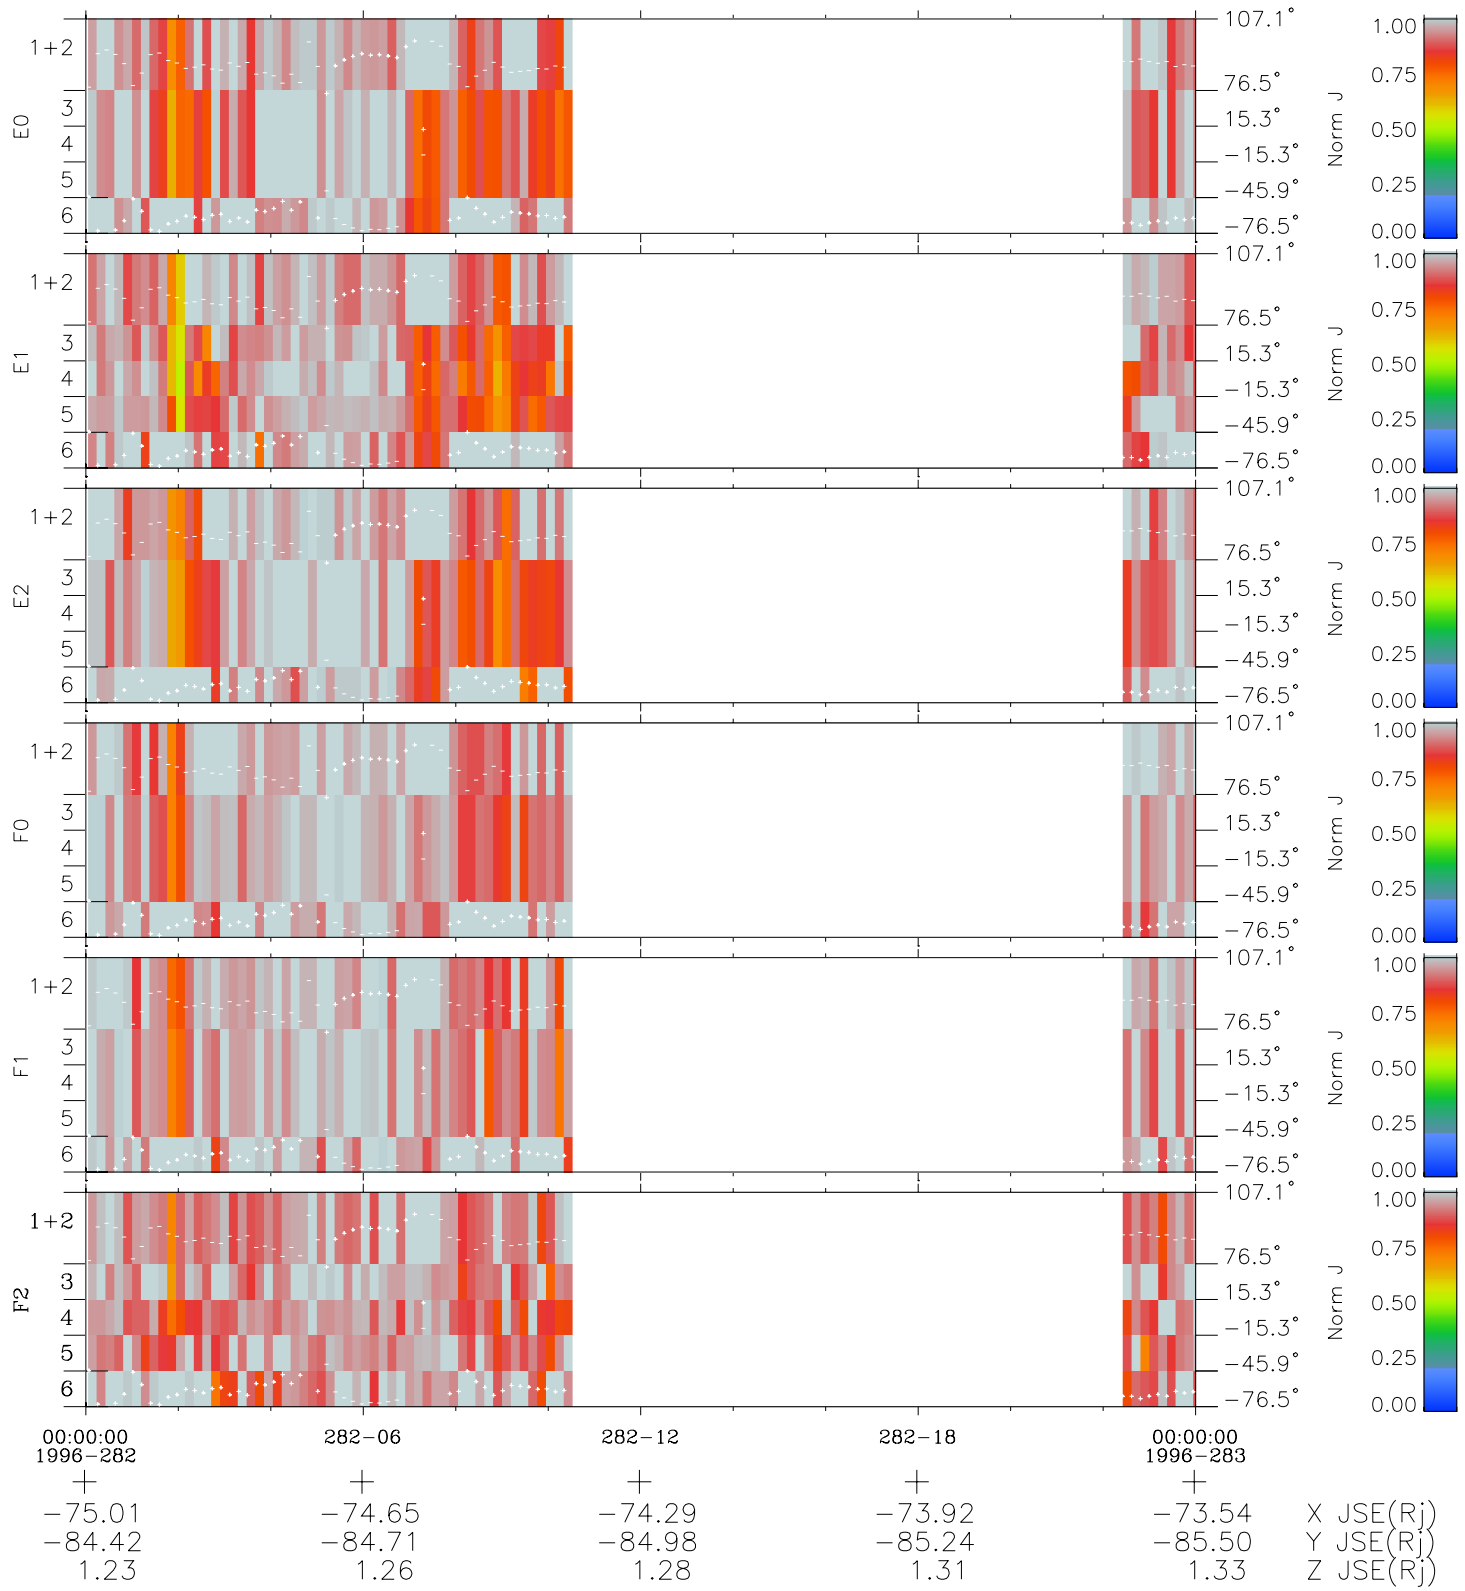

Galileo EPD Real Elevation Anisotropies 96282

Software Version: RTELEV_NORM V 1.20
 Data Production: 06-03-00
 Plot Production: Fri Sep 14 17:43:37 2001
 Color File: wondr3
 Geofactor File: 1.1

- ◇ = Jupiter look direction
- = Corotation look direction