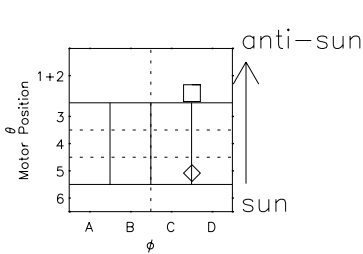

Galileo EPD Real Elevation Anisotropies 96282

Software Version: RTELEV_NORM V 1.20
 Data Production: 06-03-00
 Plot Production: Fri Sep 14 17:43:37 2001
 Color File: wondr3
 Geofactor File: 1.1

- ◇ = Jupiter look direction
- = Corotation look direction