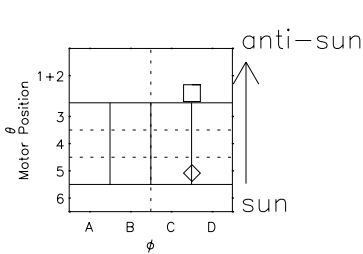

Galileo EPD Real Elevation Anisotropies 96282

Software Version: RTELEV_NORM V 1.20
 Data Production: 06-03-00
 Plot Production: Fri Sep 14 17:43:33 2001
 Color File: wondr3
 Geofactor File: 1.1

00:00:00 1996-282	282-06	282-12	282-18	00:00:00 1996-283	
+	+	+	+	+	X JSE(R _j)
-75.01	-74.65	-74.29	-73.92	-73.54	Y JSE(R _j)
-84.42	-84.71	-84.98	-85.24	-85.50	Z JSE(R _j)
1.23	1.26	1.28	1.31	1.33	

- ◇ = Jupiter look direction
- = Corotation look direction