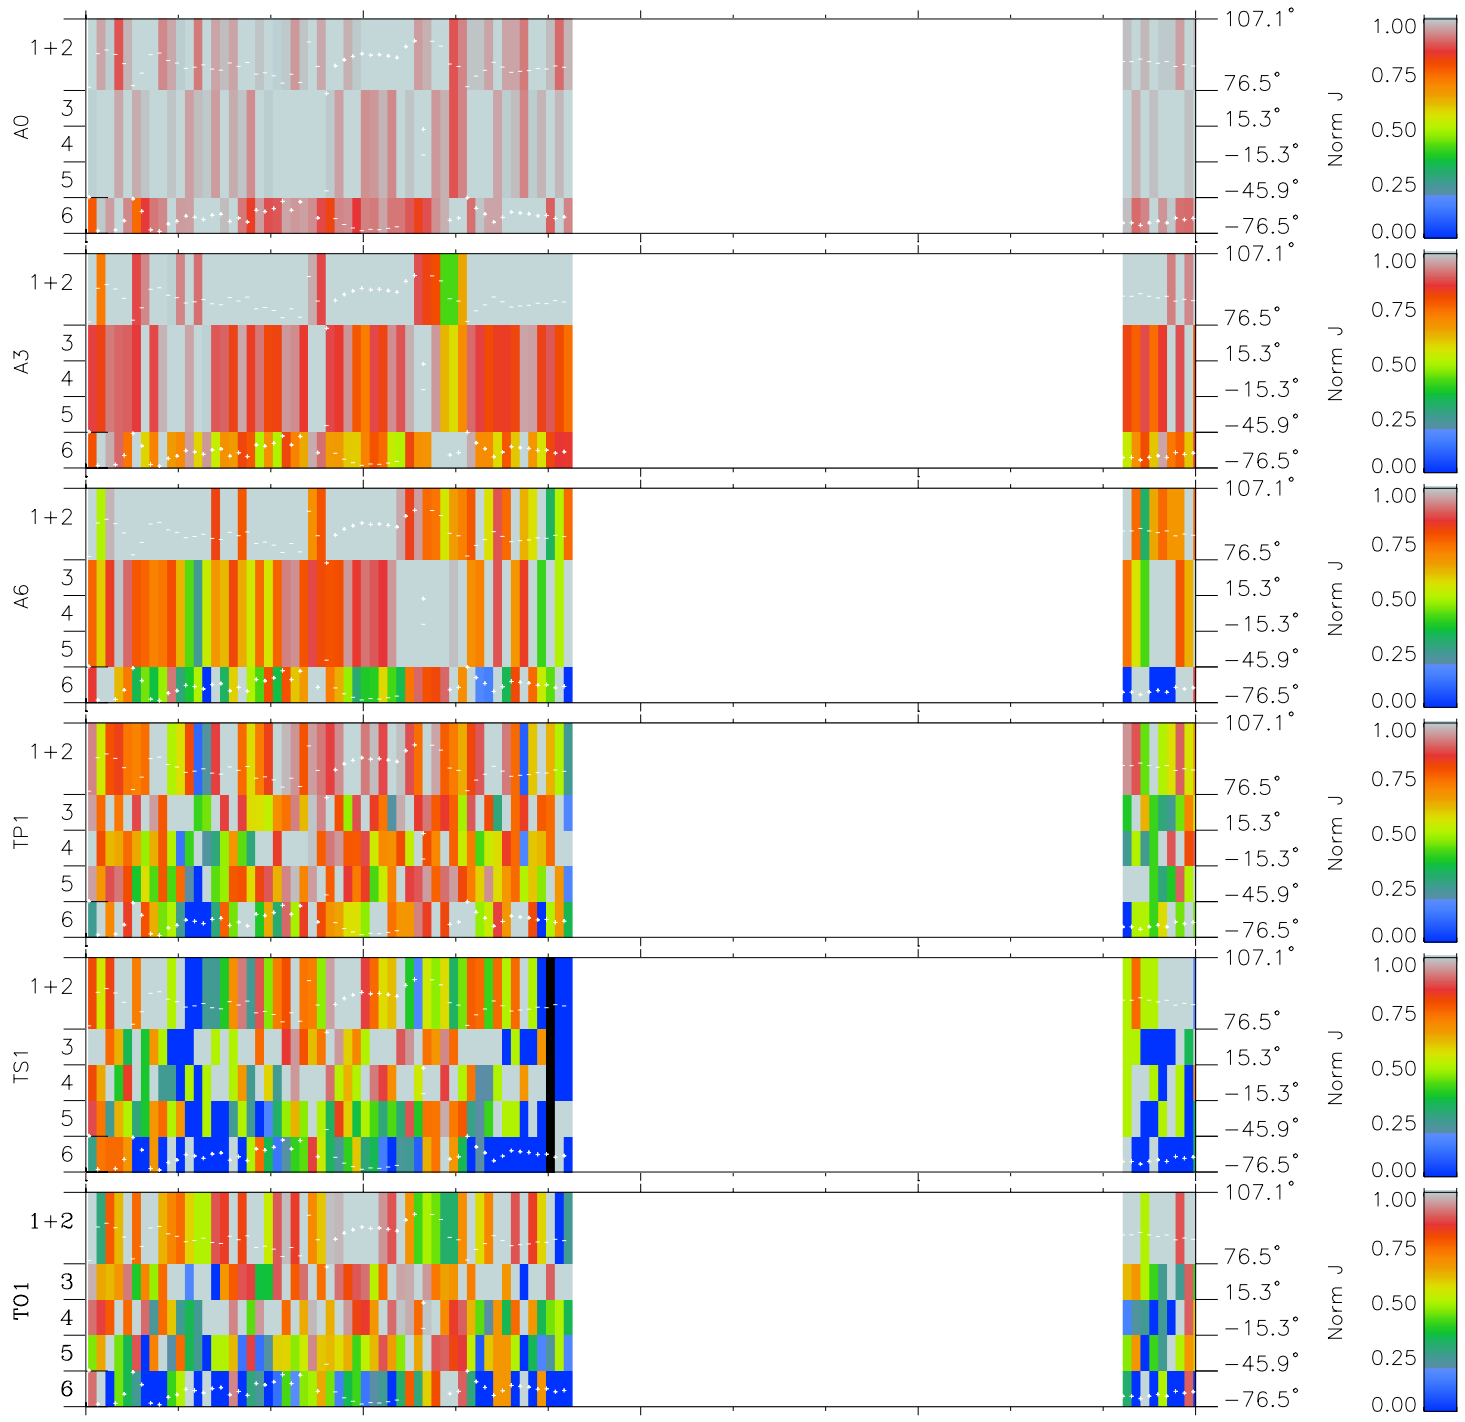

Galileo EPD Real Elevation Anisotropies 96282

Software Version: RTELEV_NORM V 1.20
 Data Production: 06-03-00
 Plot Production: Fri Sep 14 17:43:33 2001
 Color File: wondr3
 Geofactor File: 1.1

00:00:00 1996-282	282-06	282-12	282-18	00:00:00 1996-283	
+	+	+	+	+	X JSE(R _j)
-75.01	-74.65	-74.29	-73.92	-73.54	Y JSE(R _j)
-84.42	-84.71	-84.98	-85.24	-85.50	Z JSE(R _j)
1.23	1.26	1.28	1.31	1.33	

- ◇ = Jupiter look direction
- = Corotation look direction