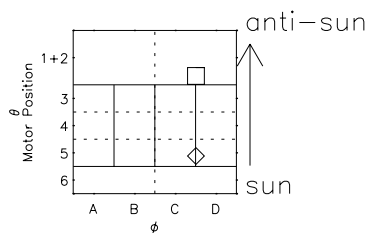

Galileo EPD Real Time R6 Electrons Spectra 96281

Software Version: RTSPEC_R6 V 1.20
 Data Production: 06-03-00
 Plot Production: Fri Sep 14 17:34:41 2001
 Color File: wondr3
 Geofactor File: 1.1

- ◇ = Jupiter look direction
- = Corotation look direction