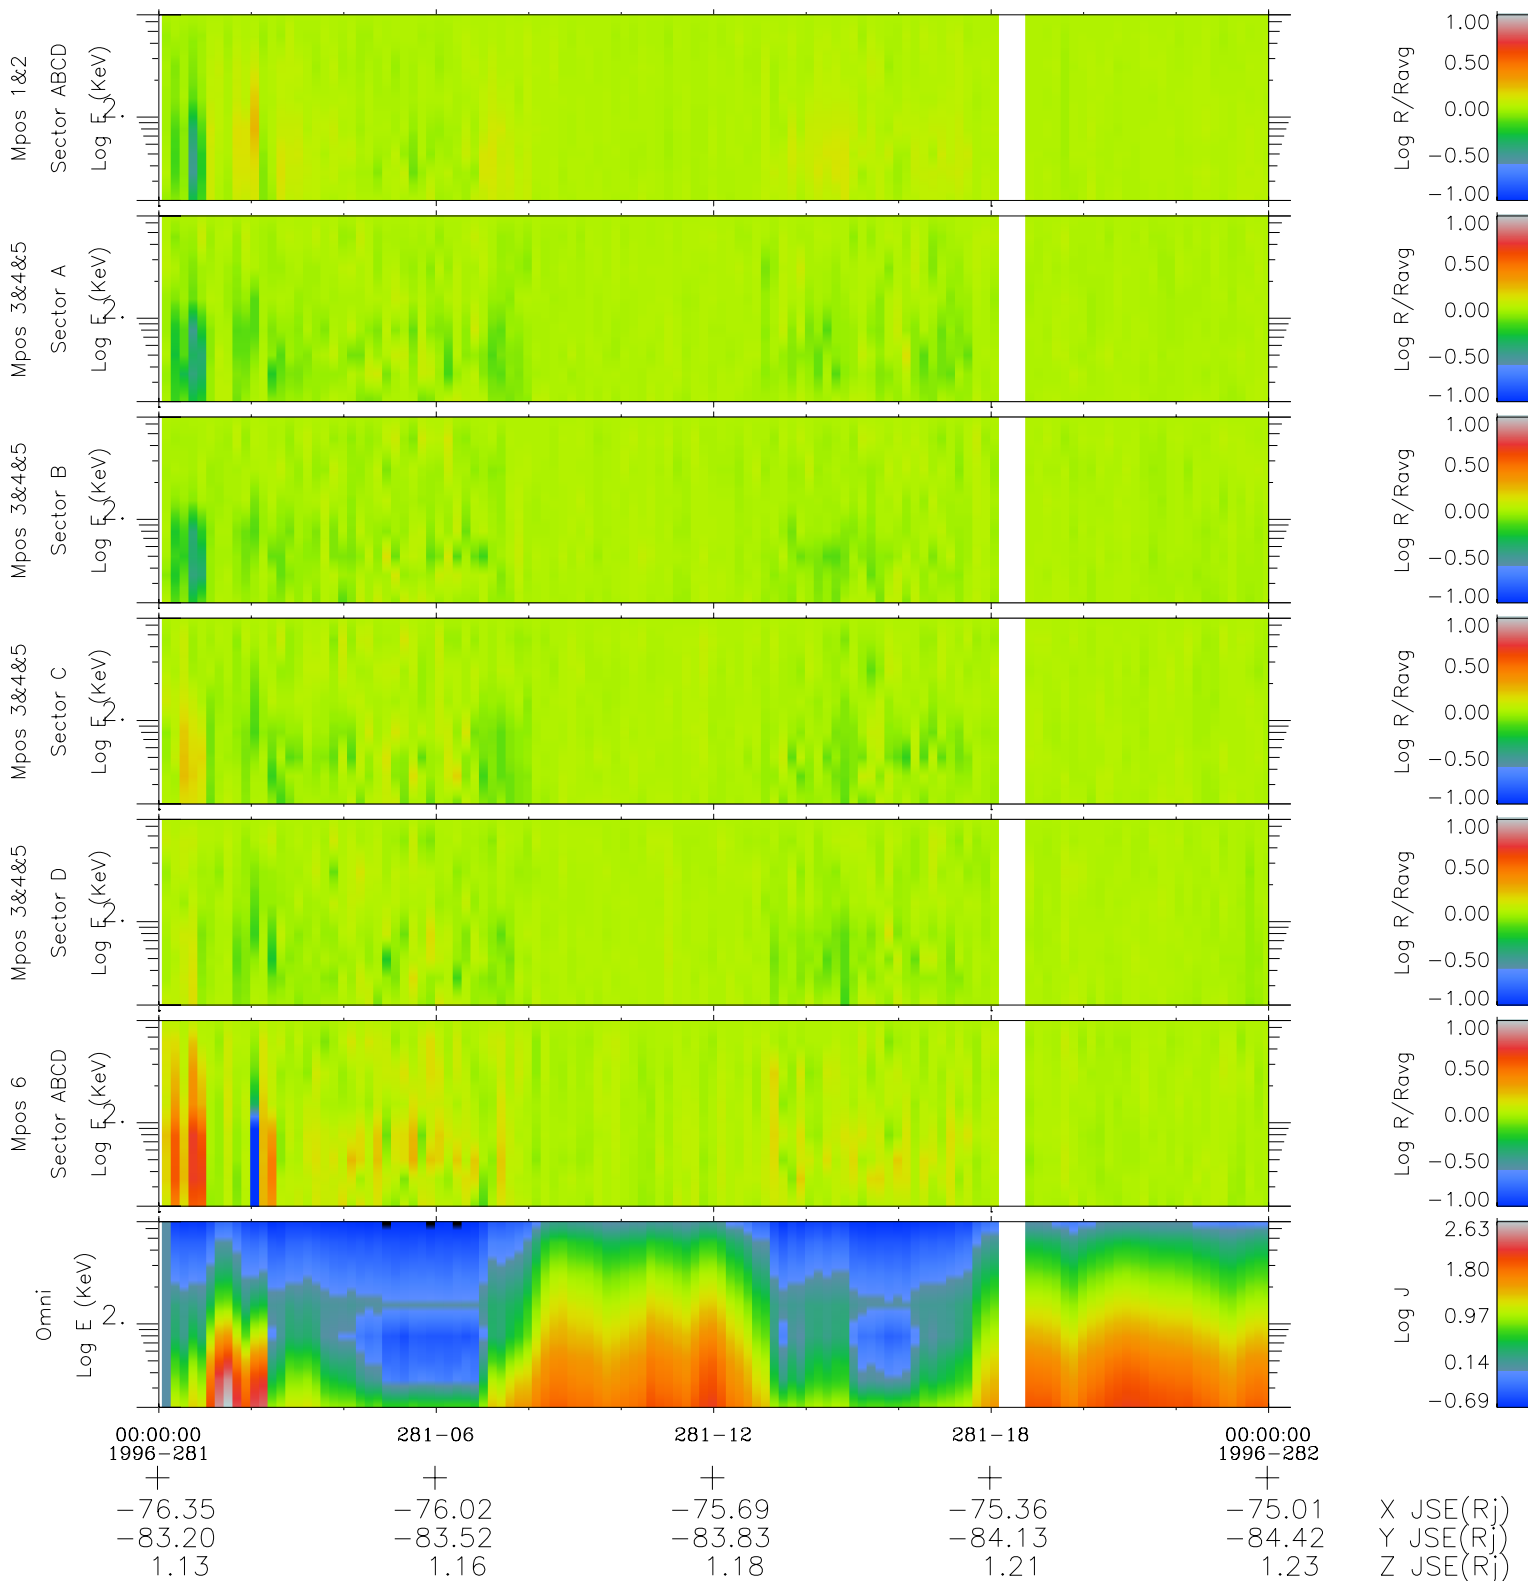

Galileo EPD Real Time R6 Electrons Spectra 96281

Software Version: RTSPEC_R6 V 1.20
 Data Production: 06-03-00
 Plot Production: Fri Sep 14 17:34:41 2001
 Color File: wondr3
 Geofactor File: 1.1

- ◇ = Jupiter look direction
- = Corotation look direction