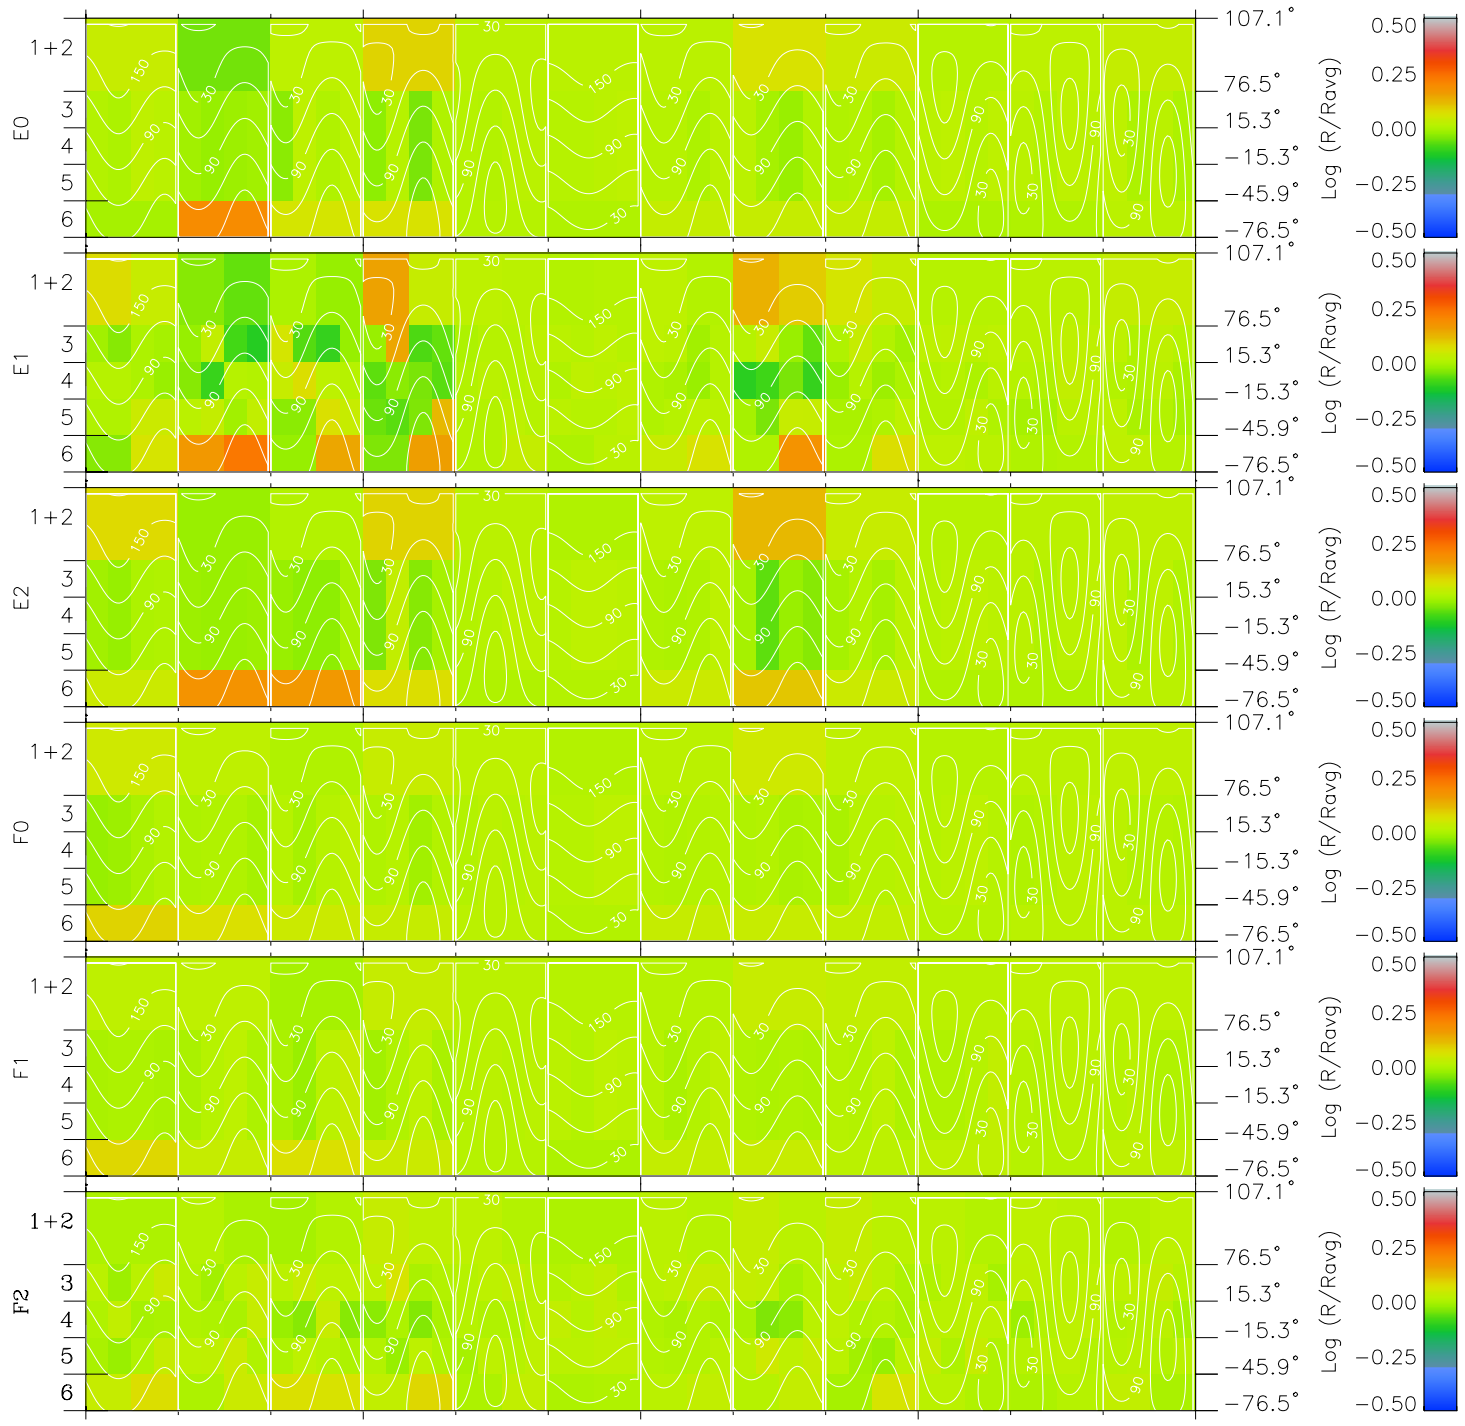

# Galileo EPD Real Time All-Sky Anisotropies 96281

Software Version: RTSKY\_MEAN V 1.20  
 Data Production: 06-03-00  
 Plot Production: Fri Sep 14 17:35:02 2001  
 Color File: wondr3  
 Geofactor File: 1.1

00:00:00 1996-281	281-06	281-12	281-18	00:00:00 1996-282	
+	+	+	+	+	
-76.35	-76.02	-75.69	-75.36	-75.01	X JSE(R <sub>j</sub> )
-83.20	-83.52	-83.83	-84.13	-84.42	Y JSE(R <sub>j</sub> )
1.13	1.16	1.18	1.21	1.23	Z JSE(R <sub>j</sub> )

- ◇ = Jupiter look direction
- = Corotation look direction