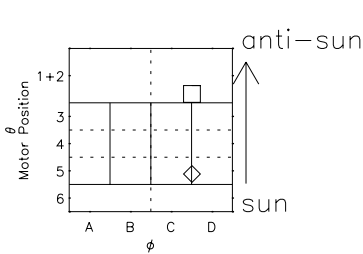

Galileo EPD Real Elevation Anisotropies 96281

Software Version: RTELEV_NORM V 1.20
 Data Production: 06-03-00
 Plot Production: Fri Sep 14 17:36:05 2001
 Color File: wondr3
 Geofactor File: 1.1

00:00:00 1996-281	281-06	281-12	281-18	00:00:00 1996-282	
+	+	+	+	+	
-76.35	-76.02	-75.69	-75.36	-75.01	X JSE(R _j)
-83.20	-83.52	-83.83	-84.13	-84.42	Y JSE(R _j)
1.13	1.16	1.18	1.21	1.23	Z JSE(R _j)

- ◇ = Jupiter look direction
- = Corotation look direction