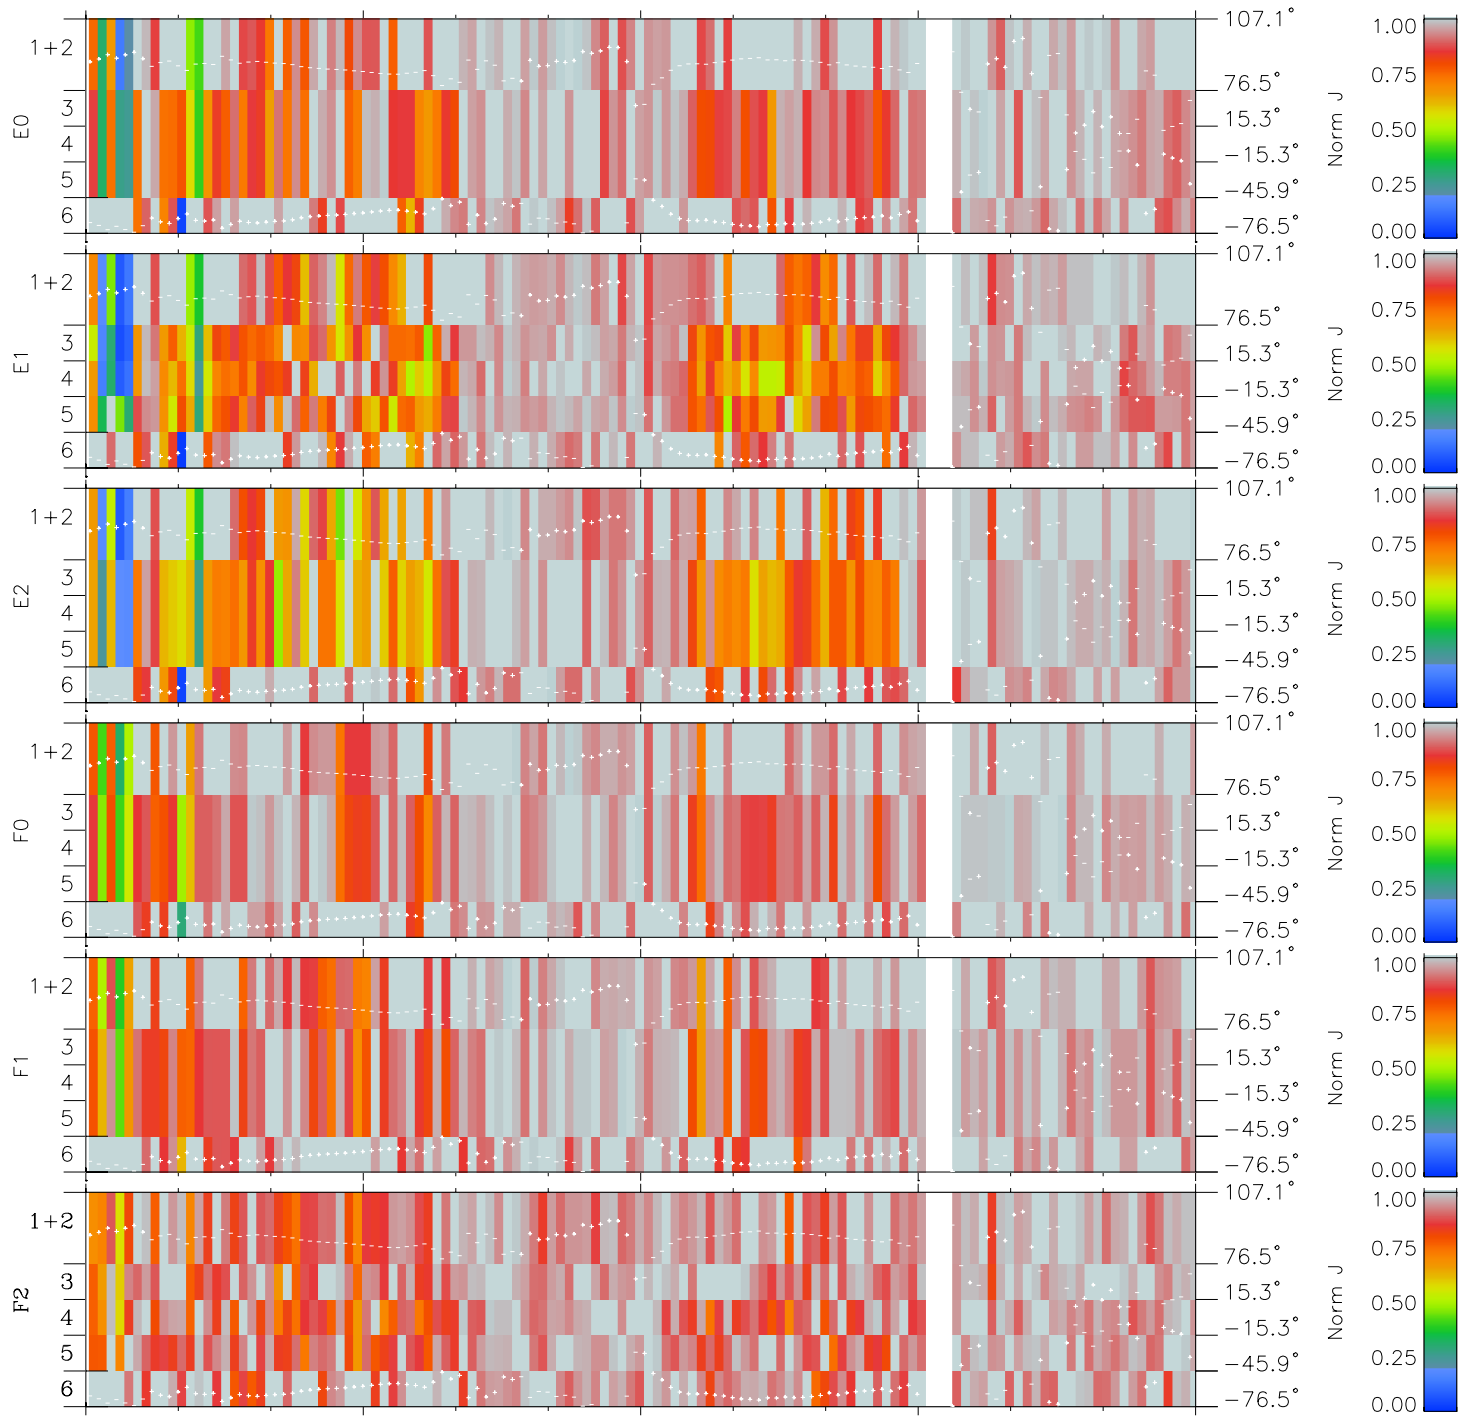

Galileo EPD Real Elevation Anisotropies 96281

Software Version: RTELEV_NORM V 1.20
 Data Production: 06-03-00
 Plot Production: Fri Sep 14 17:36:05 2001
 Color File: wondr3
 Geofactor File: 1.1

00:00:00 1996-281	281-06	281-12	281-18	00:00:00 1996-282	
+	+	+	+	+	
-76.35	-76.02	-75.69	-75.36	-75.01	X JSE(R _j)
-83.20	-83.52	-83.83	-84.13	-84.42	Y JSE(R _j)
1.13	1.16	1.18	1.21	1.23	Z JSE(R _j)

- ◇ = Jupiter look direction
- = Corotation look direction