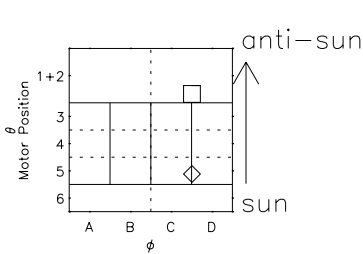

Galileo EPD Real Elevation Anisotropies 96281

Software Version: RTELEV_MEAN V 1.20
 Data Production: 06-03-00
 Plot Production: Fri Sep 14 17:35:42 2001
 Color File: wondr3
 Geofactor File: 1.1

- ◇ = Jupiter look direction
- = Corotation look direction