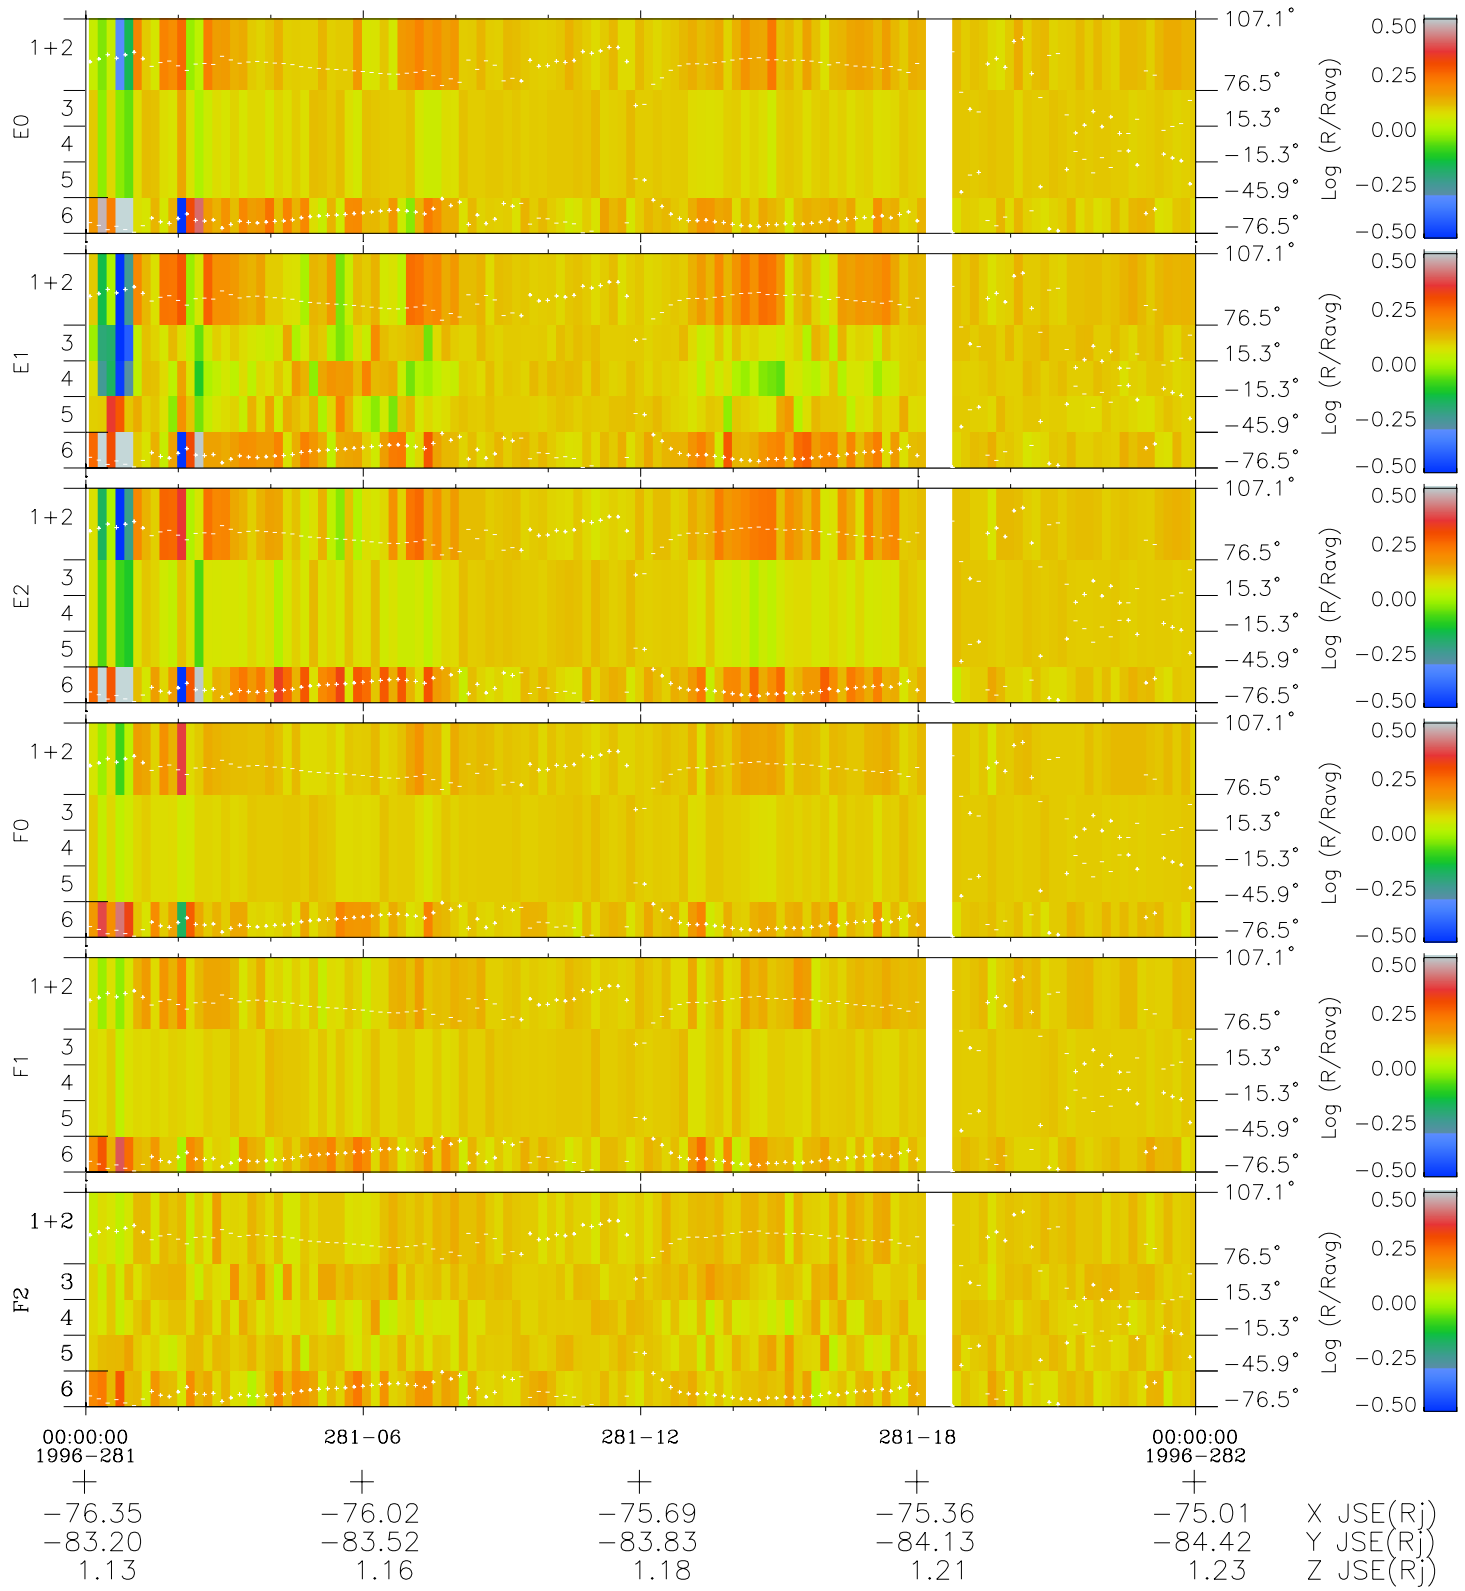

Galileo EPD Real Elevation Anisotropies 96281

Software Version: RTELEV_MEAN V 1.20
 Data Production: 06-03-00
 Plot Production: Fri Sep 14 17:35:42 2001
 Color File: wondr3
 Geofactor File: 1.1

- ◇ = Jupiter look direction
- = Corotation look direction