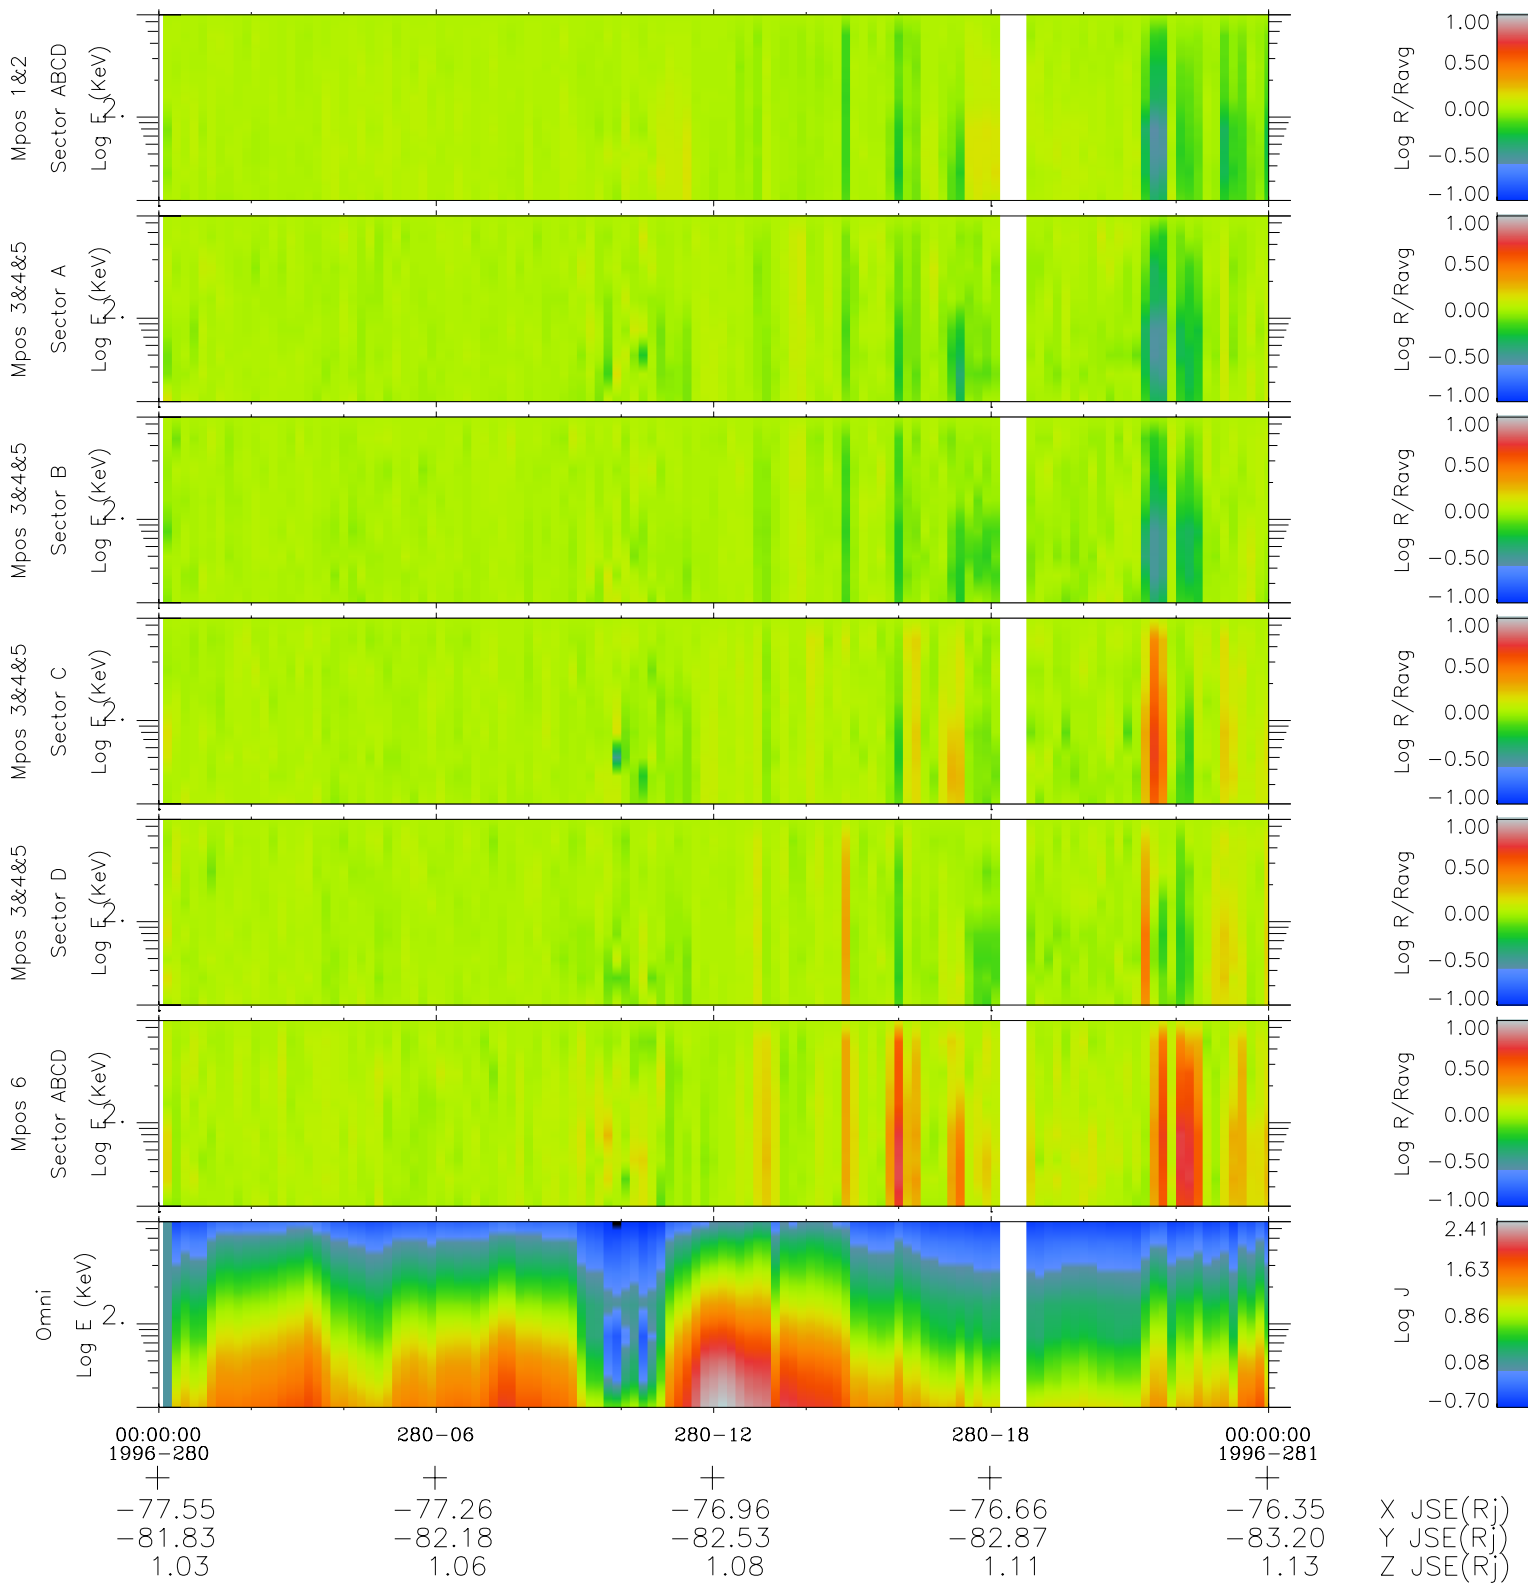

Galileo EPD Real Time R6 Electrons Spectra 96280

Software Version: RTSPEC_R6 V 1.20
 Data Production: 06-03-00
 Plot Production: Fri Sep 14 17:26:33 2001
 Color File: wondr3
 Geofactor File: 1.1

◇ = Jupiter look direction
 □ = Corotation look direction