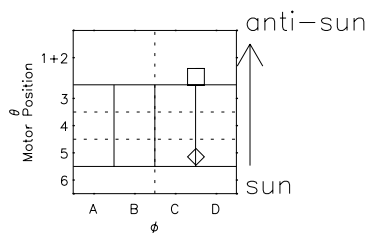

Galileo EPD Real Time R6 Electrons Spectra 96280

Software Version: RTSPEC_R6 V 1.20
 Data Production: 06-03-00
 Plot Production: Fri Sep 14 17:26:33 2001
 Color File: wondr3
 Geofactor File: 1.1

◇ = Jupiter look direction
 □ = Corotation look direction