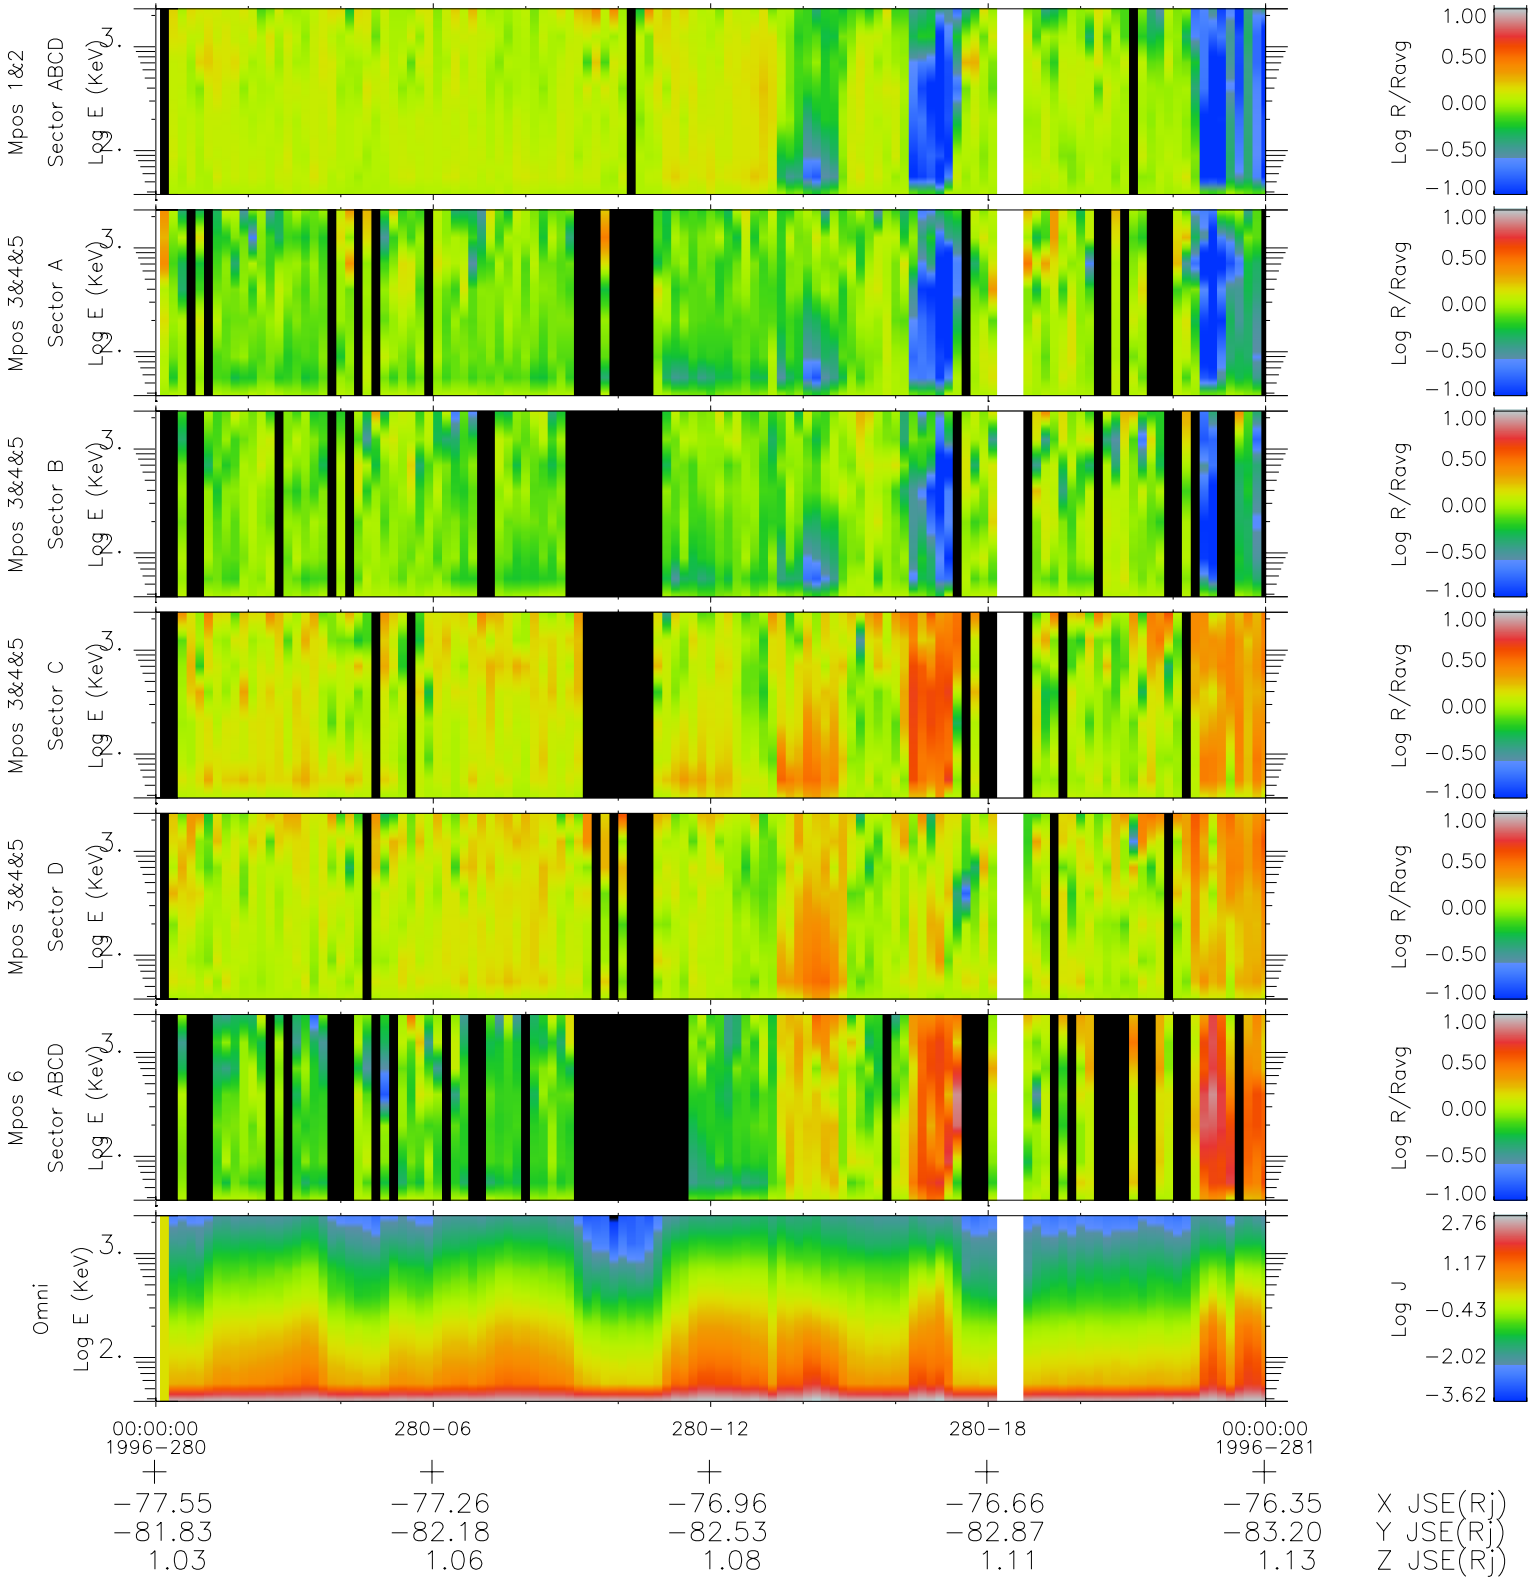

Galileo EPD Real Time R6 Ions Spectra 96280

Software Version: RTSPEC_R6 V 1.20
 Data Production: 06-03-00
 Plot Production: Fri Sep 14 17:26:26 2001
 Color File: wondr3
 Geofactor File: 1.1

- ◇ = Jupiter look direction
- = Corotation look direction