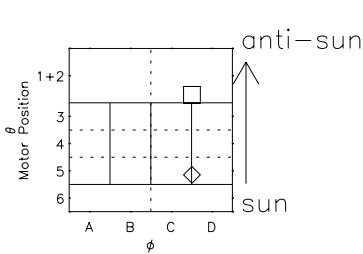

Galileo EPD Real Time R6 Ions Spectra 96280

Software Version: RTSPEC_R6 V 1.20
 Data Production: 06-03-00
 Plot Production: Fri Sep 14 17:26:26 2001
 Color File: wondr3
 Geofactor File: 1.1

- ◇ = Jupiter look direction
- = Corotation look direction