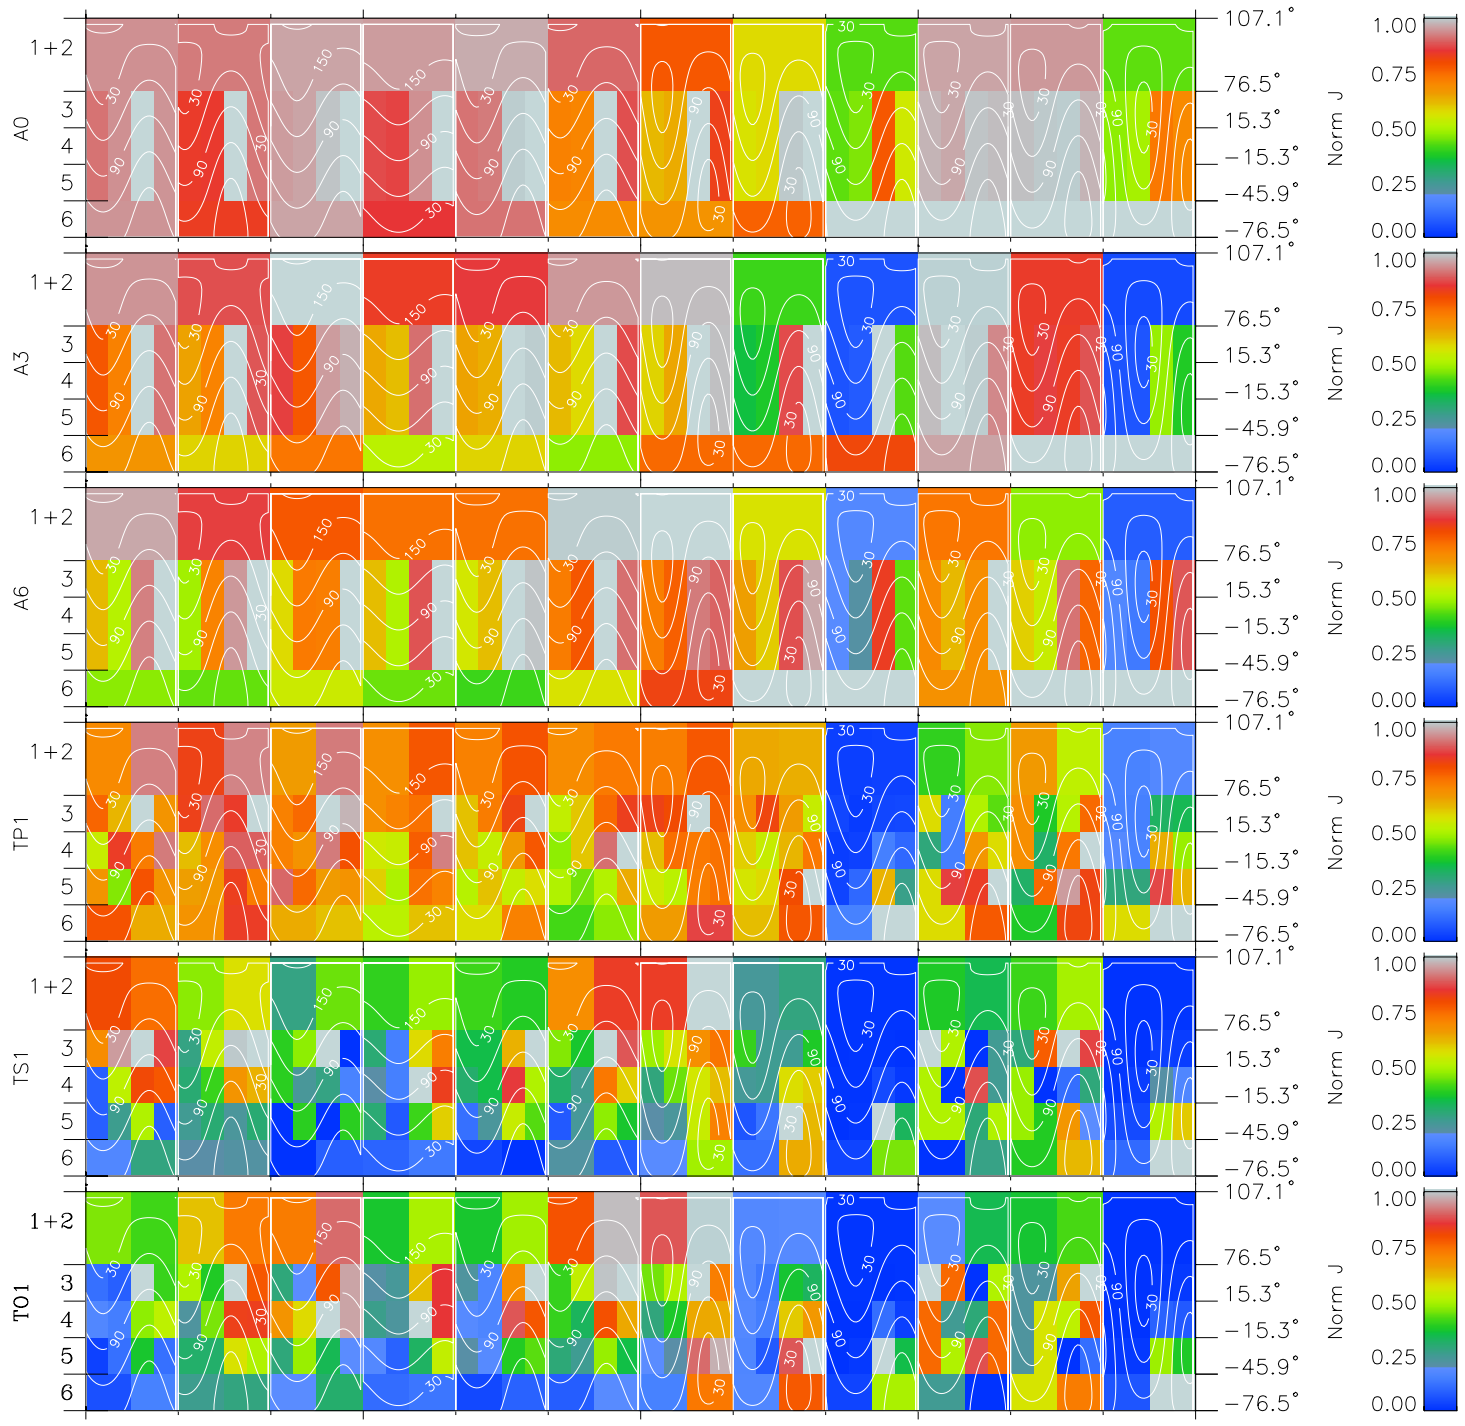

Galileo EPD Real Time All-Sky Anisotropies 96280

Software Version: RTSKY_NORM V 1.20
Data Production: 06-03-00
Plot Production: Fri Sep 14 17:27:14 2001
Color File: wondr3
Geofactor File: 1.1

00:00:00 1996-280	280-06	280-12	280-18	00:00:00 1996-281	
+	+	+	+	+	X JSE(R _j)
-77.55	-77.26	-76.96	-76.66	-76.35	Y JSE(R _j)
-81.83	-82.18	-82.53	-82.87	-83.20	Z JSE(R _j)
1.03	1.06	1.08	1.11	1.13	

- ◇ = Jupiter look direction
- = Corotation look direction