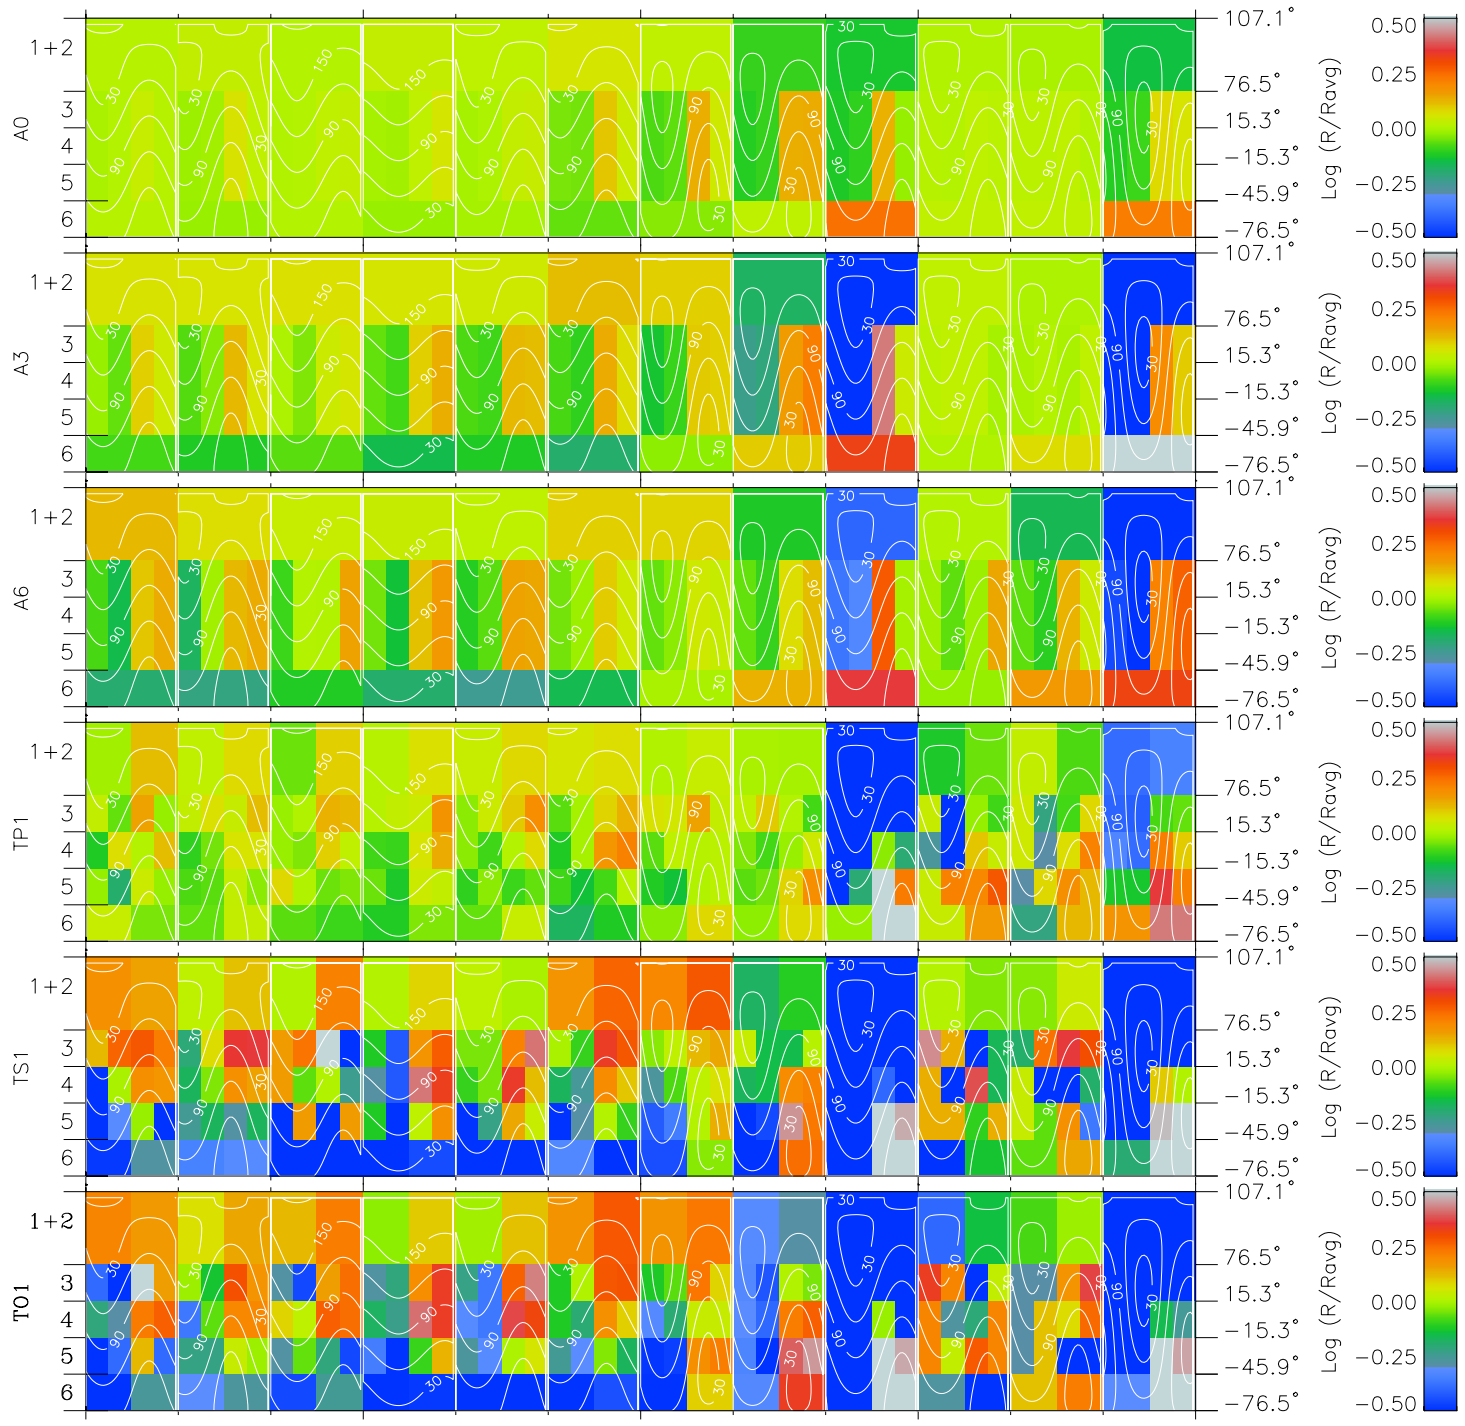

Galileo EPD Real Time All-Sky Anisotropies 96280

Software Version: RTSKY_MEAN V 1.20
 Data Production: 06-03-00
 Plot Production: Fri Sep 14 17:26:46 2001
 Color File: wondr3
 Geofactor File: 1.1

| 00:00:00 1996-280 | 280-06 | 280-12 | 280-18 | 00:00:00 1996-281 | |
|----------------------|--------|--------|--------|----------------------|------------------------|
| + | + | + | + | + | |
| -77.55 | -77.26 | -76.96 | -76.66 | -76.35 | X JSE(R _j) |
| -81.83 | -82.18 | -82.53 | -82.87 | -83.20 | Y JSE(R _j) |
| 1.03 | 1.06 | 1.08 | 1.11 | 1.13 | Z JSE(R _j) |

- ◇ = Jupiter look direction
- = Corotation look direction