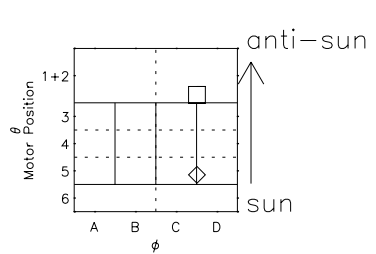

Galileo EPD Real Time All-Sky Anisotropies 96280

Software Version: RTSKY_MEAN V 1.20
 Data Production: 06-03-00
 Plot Production: Fri Sep 14 17:26:46 2001
 Color File: wondr3
 Geofactor File: 1.1

| 00:00:00 1996-280 | 280-06 | 280-12 | 280-18 | 00:00:00 1996-281 | |
|----------------------|--------|--------|--------|----------------------|------------------------|
| + | + | + | + | + | |
| -77.55 | -77.26 | -76.96 | -76.66 | -76.35 | X JSE(R _j) |
| -81.83 | -82.18 | -82.53 | -82.87 | -83.20 | Y JSE(R _j) |
| 1.03 | 1.06 | 1.08 | 1.11 | 1.13 | Z JSE(R _j) |

- ◇ = Jupiter look direction
- = Corotation look direction