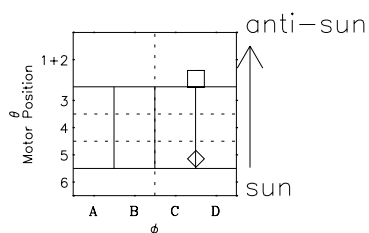

Galileo EPD Real-Time Omni 96280

Software Version: RTLINE_OMNI V 1.20
Data Production: 06-03-00
Plot Production: Fri Sep 14 17:28:31 2001

- ◇ = Jupiter look direction
- = Corotation look direction