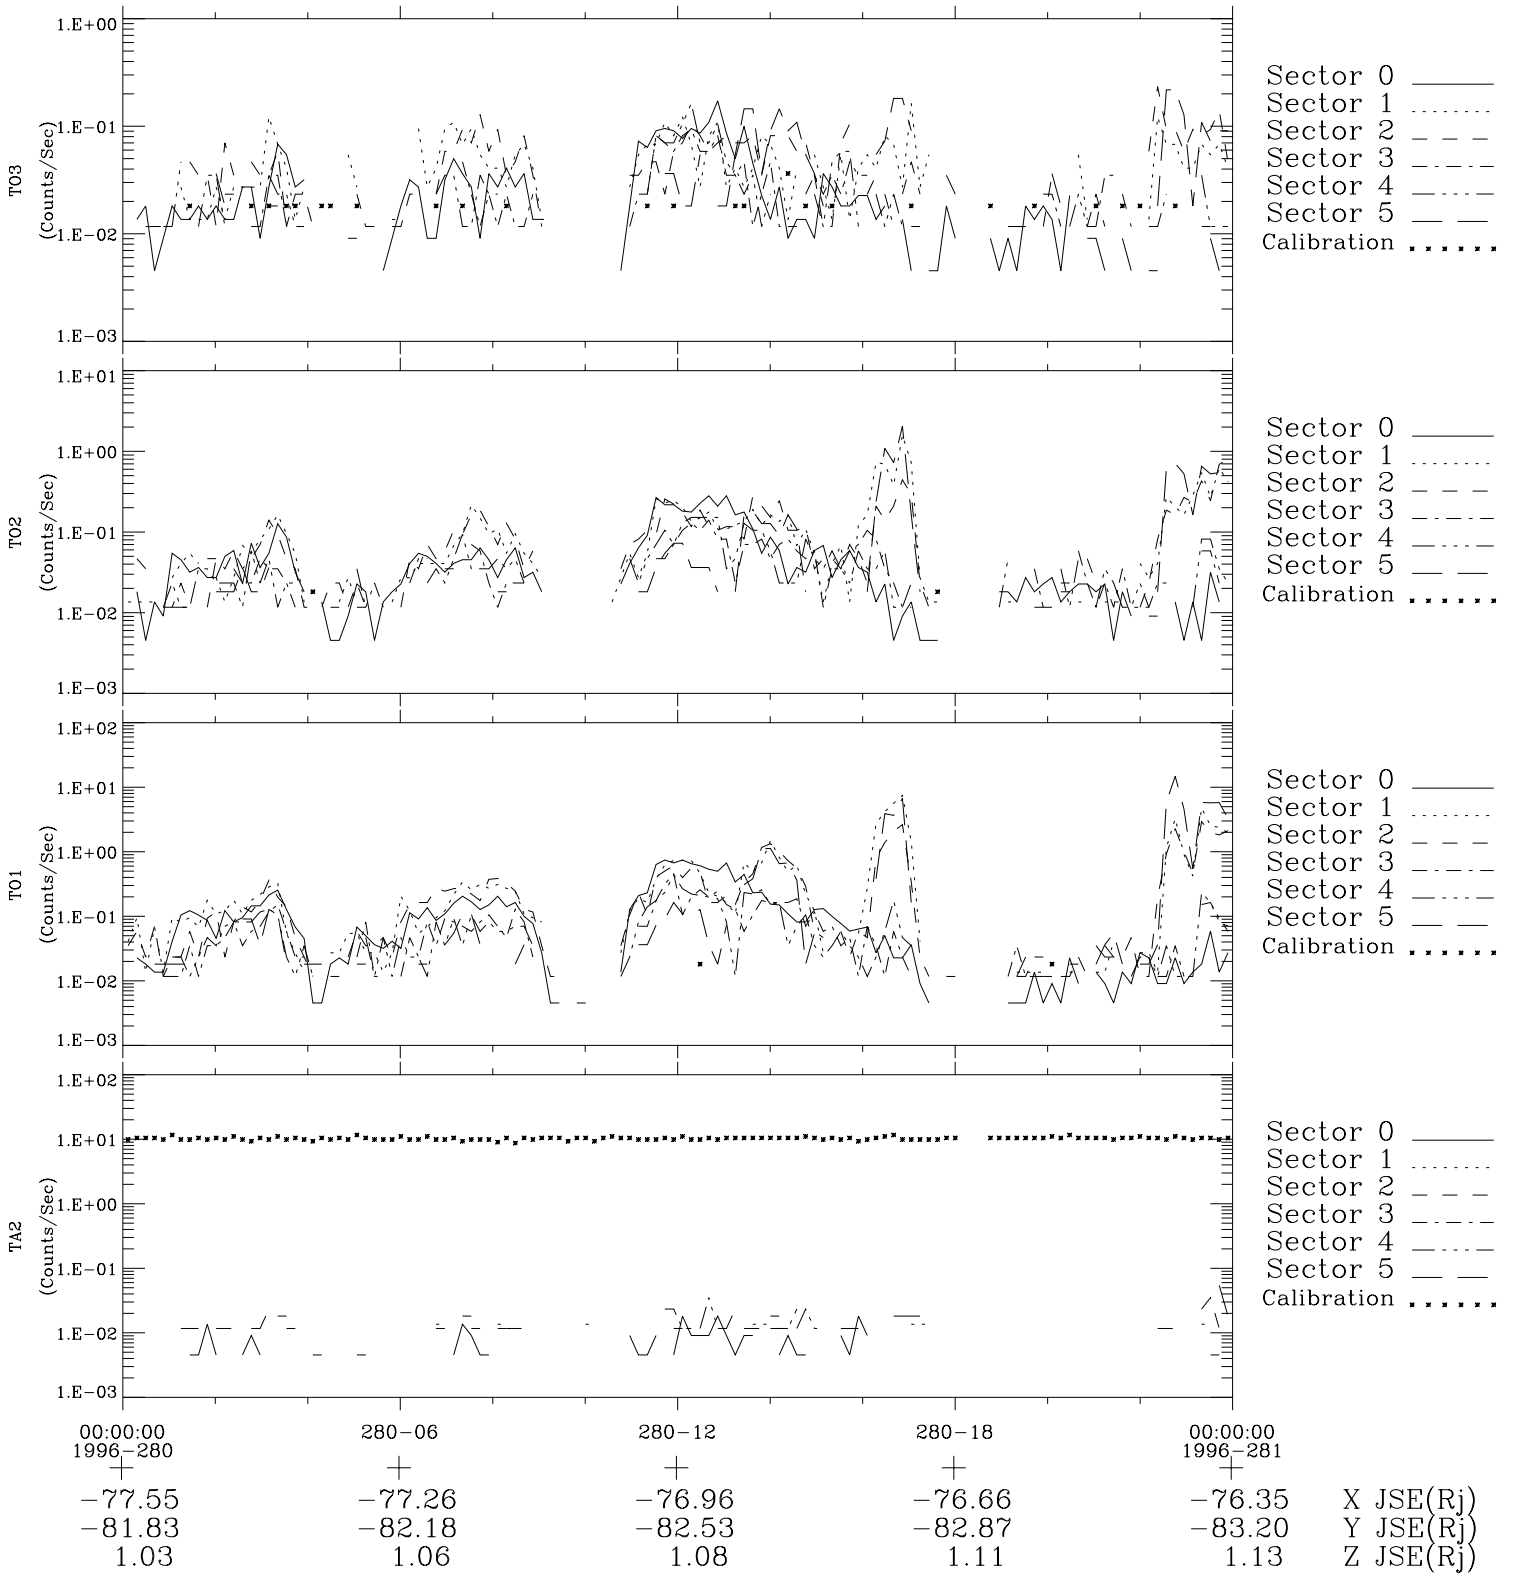

Galileo EPD Real-Time Six-Sector 96280

Software Version: RTLINE_R6 V 1.20
Data Production: 06-03-00
Plot Production: Fri Sep 14 17:28:39 2001

◇ = Jupiter look direction
□ = Corotation look direction