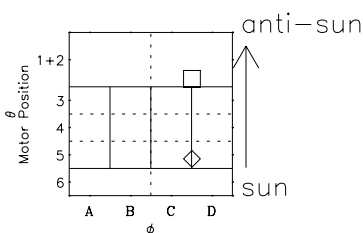

Galileo EPD Real-Time Six-Sector 96280

Software Version: RTLINE_R6 V 1.20
Data Production: 06-03-00
Plot Production: Fri Sep 14 17:28:39 2001

◇ = Jupiter look direction
□ = Corotation look direction