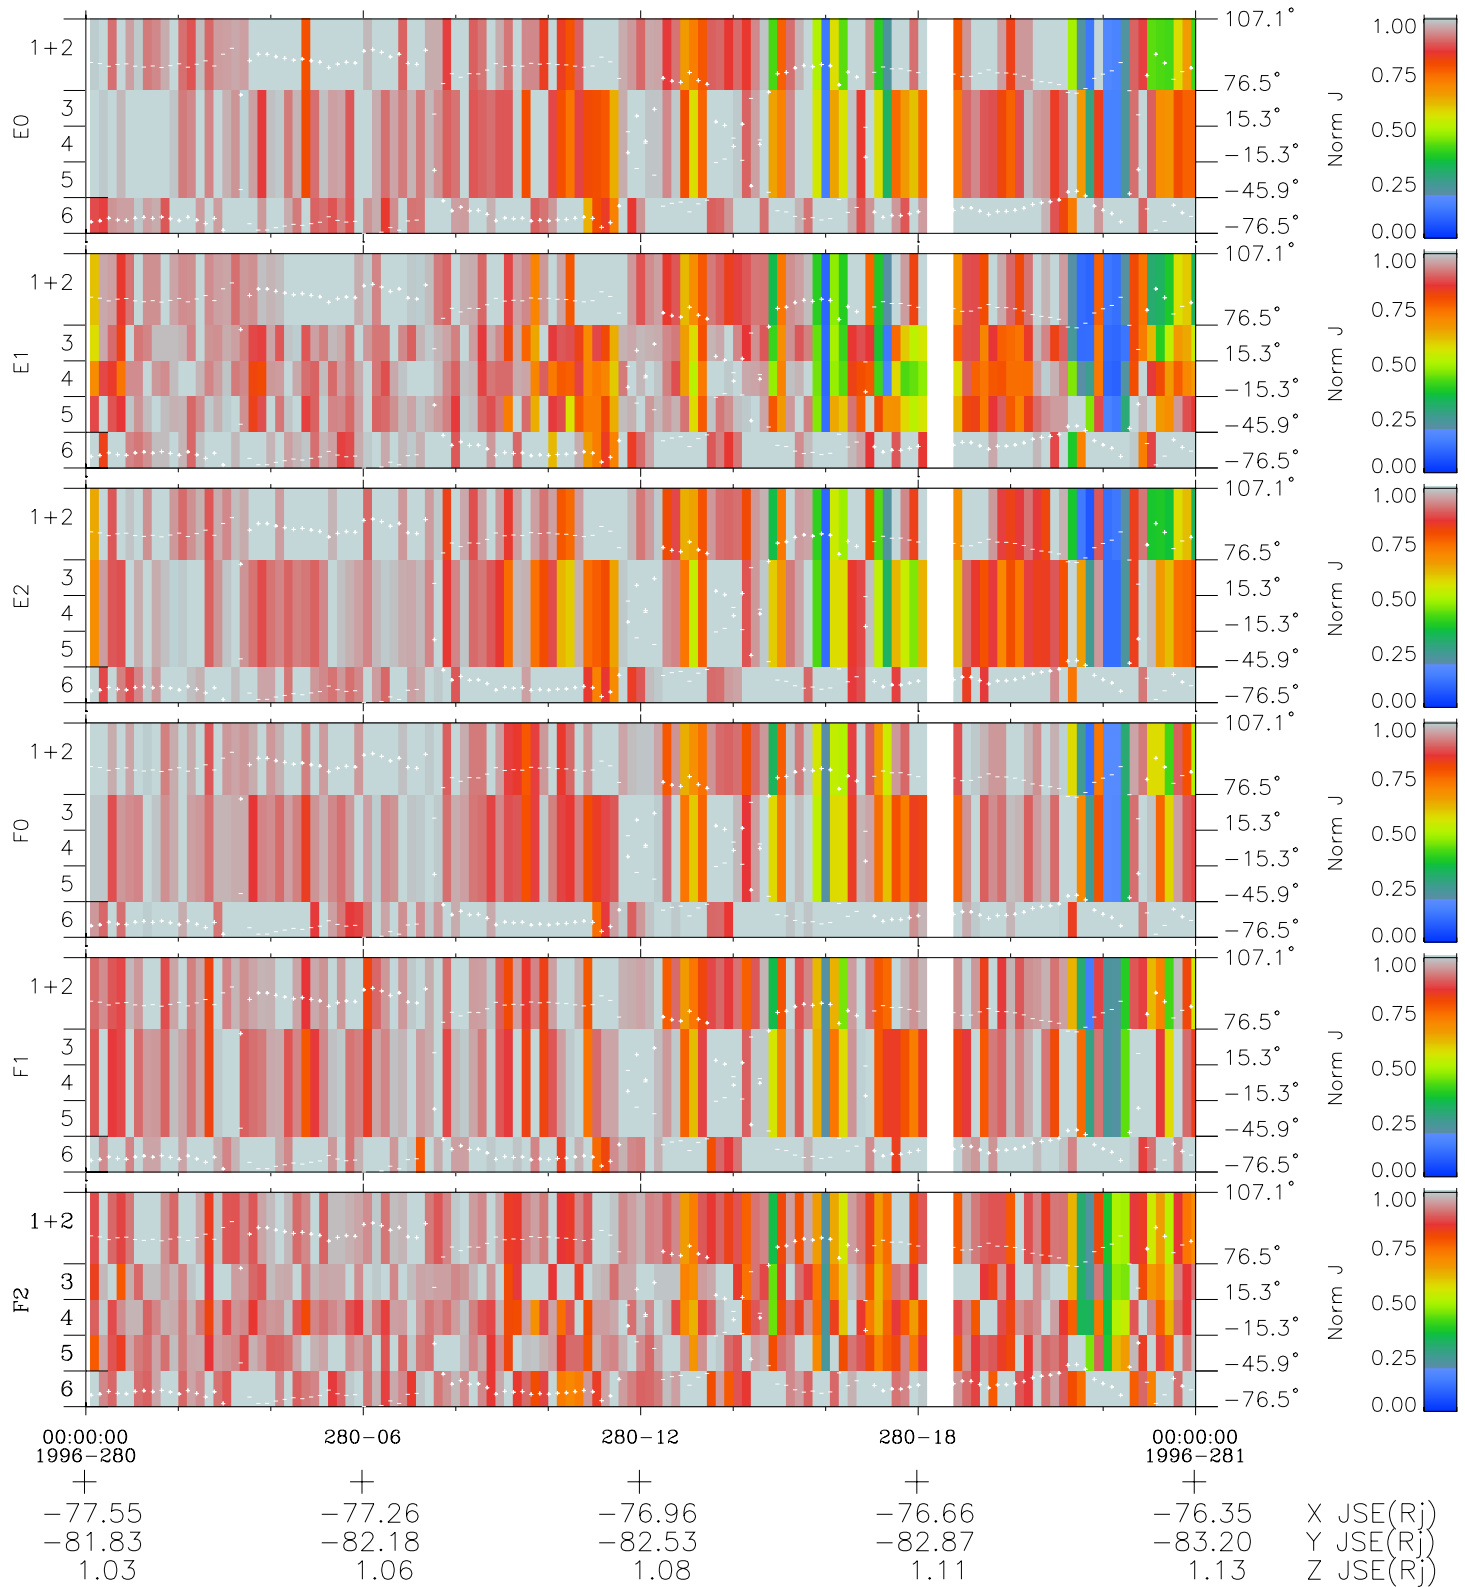

Galileo EPD Real Elevation Anisotropies 96280

Software Version: RTELEV_NORM V 1.20
 Data Production: 06-03-00
 Plot Production: Fri Sep 14 17:27:55 2001
 Color File: wondr3
 Geofactor File: 1.1

◇ = Jupiter look direction
 □ = Corotation look direction