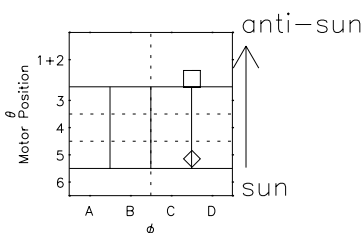

Galileo EPD Real Elevation Anisotropies 96280

Software Version: RTELEV_NORM V 1.20
 Data Production: 06-03-00
 Plot Production: Fri Sep 14 17:27:55 2001
 Color File: wondr3
 Geofactor File: 1.1

◇ = Jupiter look direction
 □ = Corotation look direction