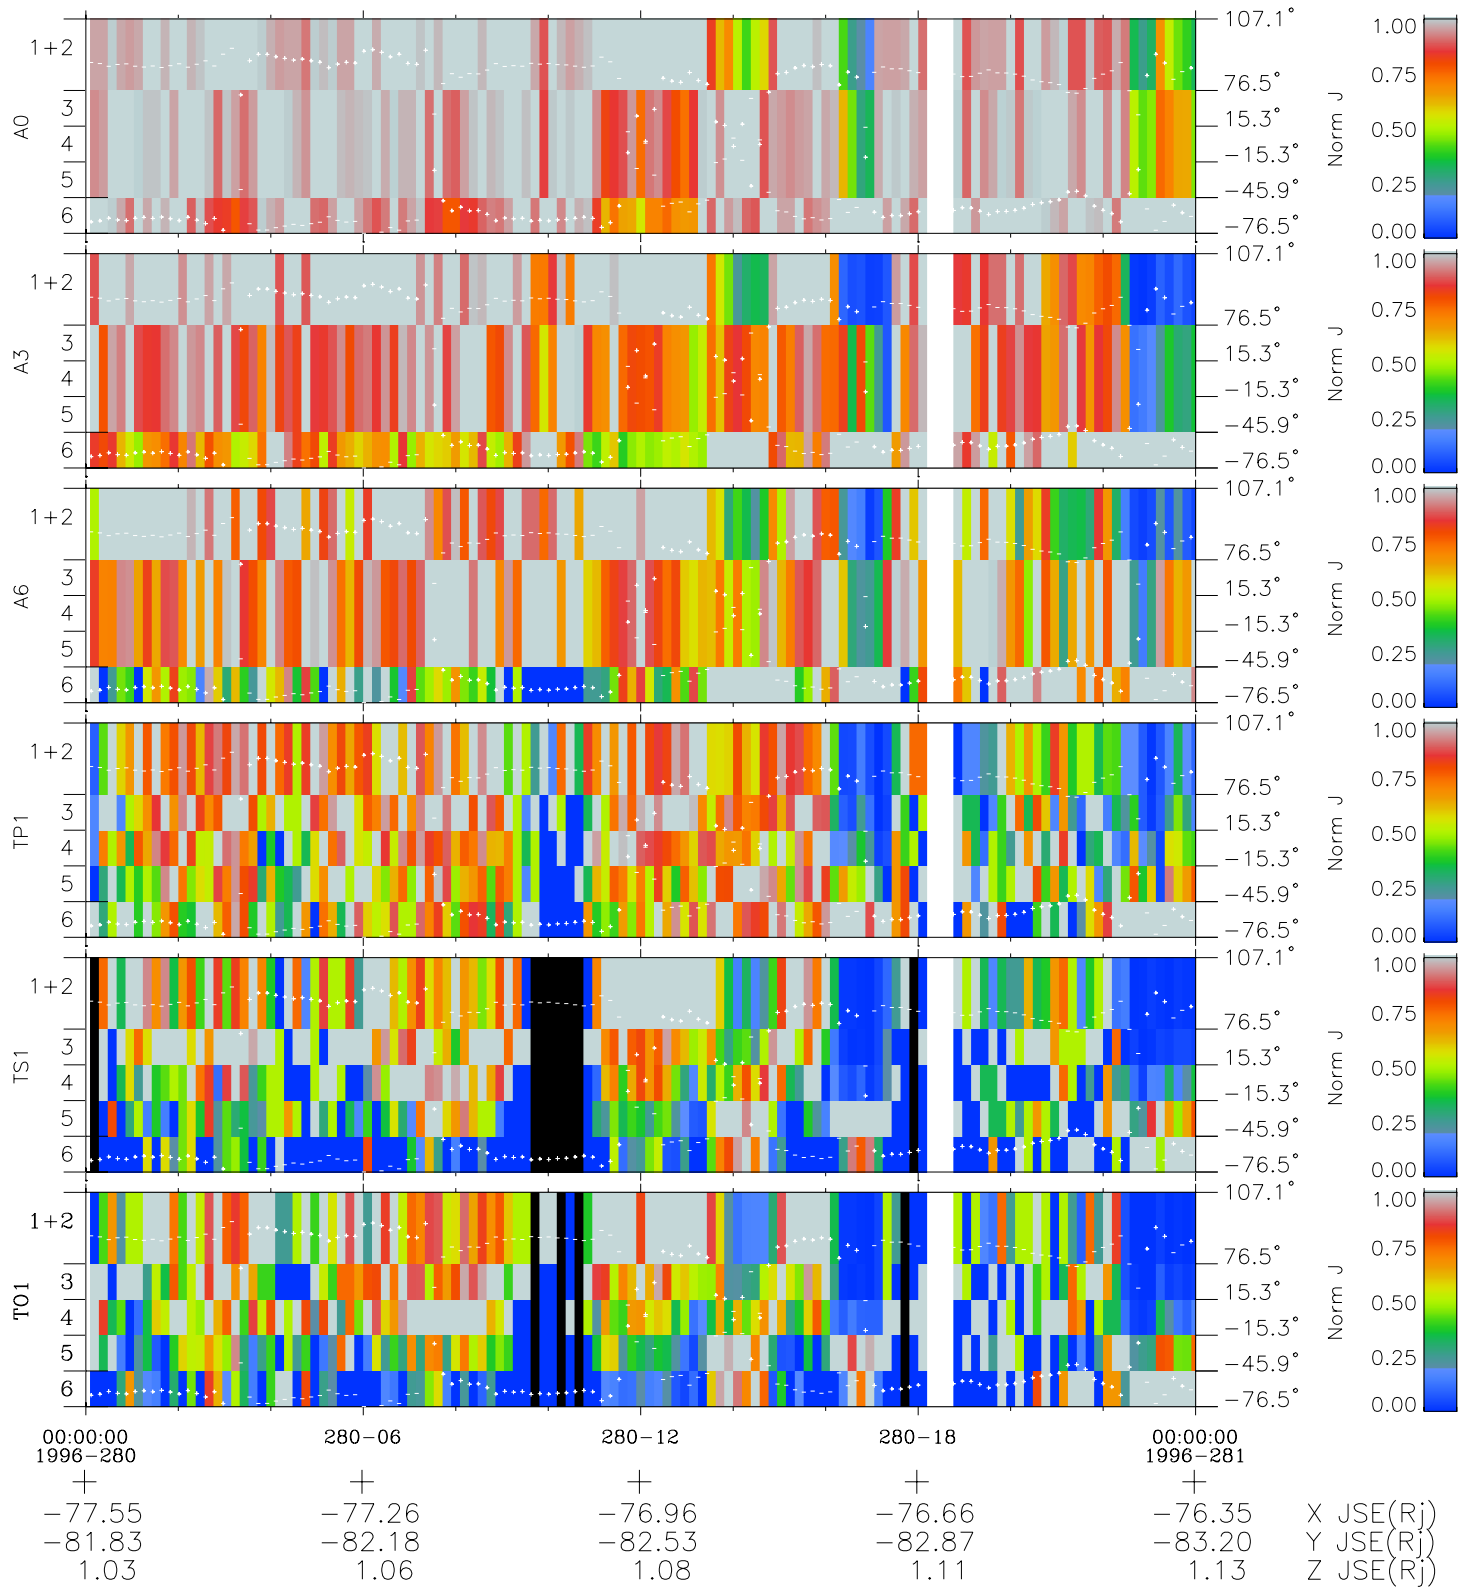

Galileo EPD Real Elevation Anisotropies 96280

Software Version: RTELEV_NORM V 1.20
 Data Production: 06-03-00
 Plot Production: Fri Sep 14 17:27:50 2001
 Color File: wondr3
 Geofactor File: 1.1

◇ = Jupiter look direction
 □ = Corotation look direction