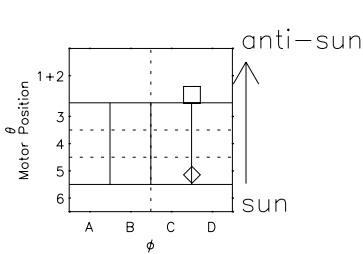

Galileo EPD Real Elevation Anisotropies 96280

Software Version: RTELEV_NORM V 1.20
 Data Production: 06-03-00
 Plot Production: Fri Sep 14 17:27:50 2001
 Color File: wondr3
 Geofactor File: 1.1

◇ = Jupiter look direction
 □ = Corotation look direction