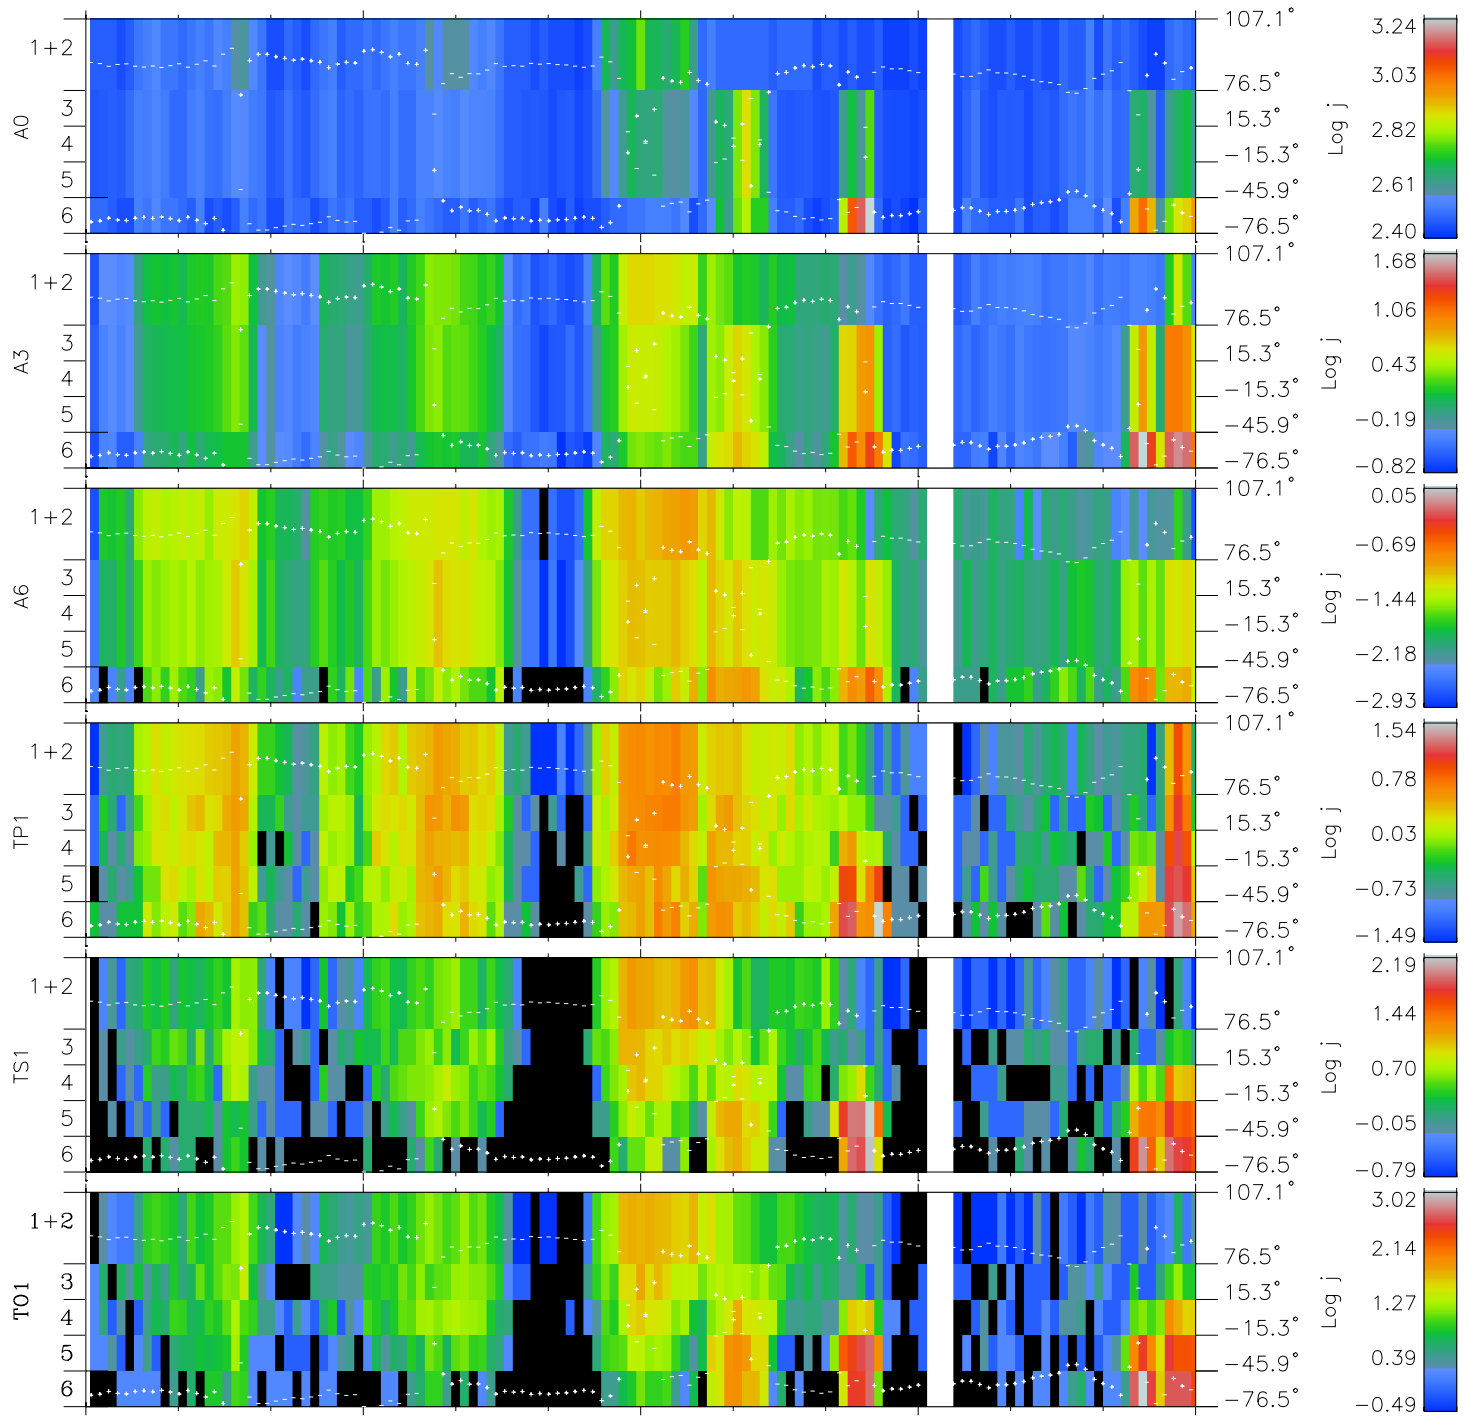

# Galileo EPD Real Elevation Anisotropies 96280

Software Version: RTELEV\_FLUX V 1.20  
Data Production: 06-03-00  
Plot Production: Fri Sep 14 17:27:39 2001  
Color File: wondr3  
Geofactor File: 1.1

00:00:00 1996-280	280-06	280-12	280-18	00:00:00 1996-281	
+	+	+	+	+	X JSE(R <sub>j</sub> )
-77.55	-77.26	-76.96	-76.66	-76.35	Y JSE(R <sub>j</sub> )
-81.83	-82.18	-82.53	-82.87	-83.20	Z JSE(R <sub>j</sub> )
1.03	1.06	1.08	1.11	1.13	

- ◇ = Jupiter look direction
- = Corotation look direction