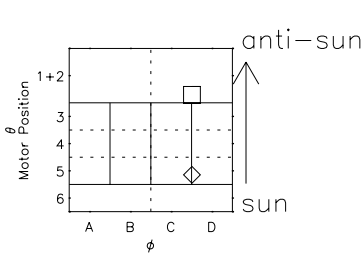

# Galileo EPD Real Elevation Anisotropies 96280

Software Version: RTELEV\_FLUX V 1.20  
Data Production: 06-03-00  
Plot Production: Fri Sep 14 17:27:39 2001  
Color File: wondr3  
Geofactor File: 1.1

00:00:00 1996-280	280-06	280-12	280-18	00:00:00 1996-281	
+	+	+	+	+	X JSE(R <sub>j</sub> )
-77.55	-77.26	-76.96	-76.66	-76.35	Y JSE(R <sub>j</sub> )
-81.83	-82.18	-82.53	-82.87	-83.20	Z JSE(R <sub>j</sub> )
1.03	1.06	1.08	1.11	1.13	

- ◇ = Jupiter look direction
- = Corotation look direction