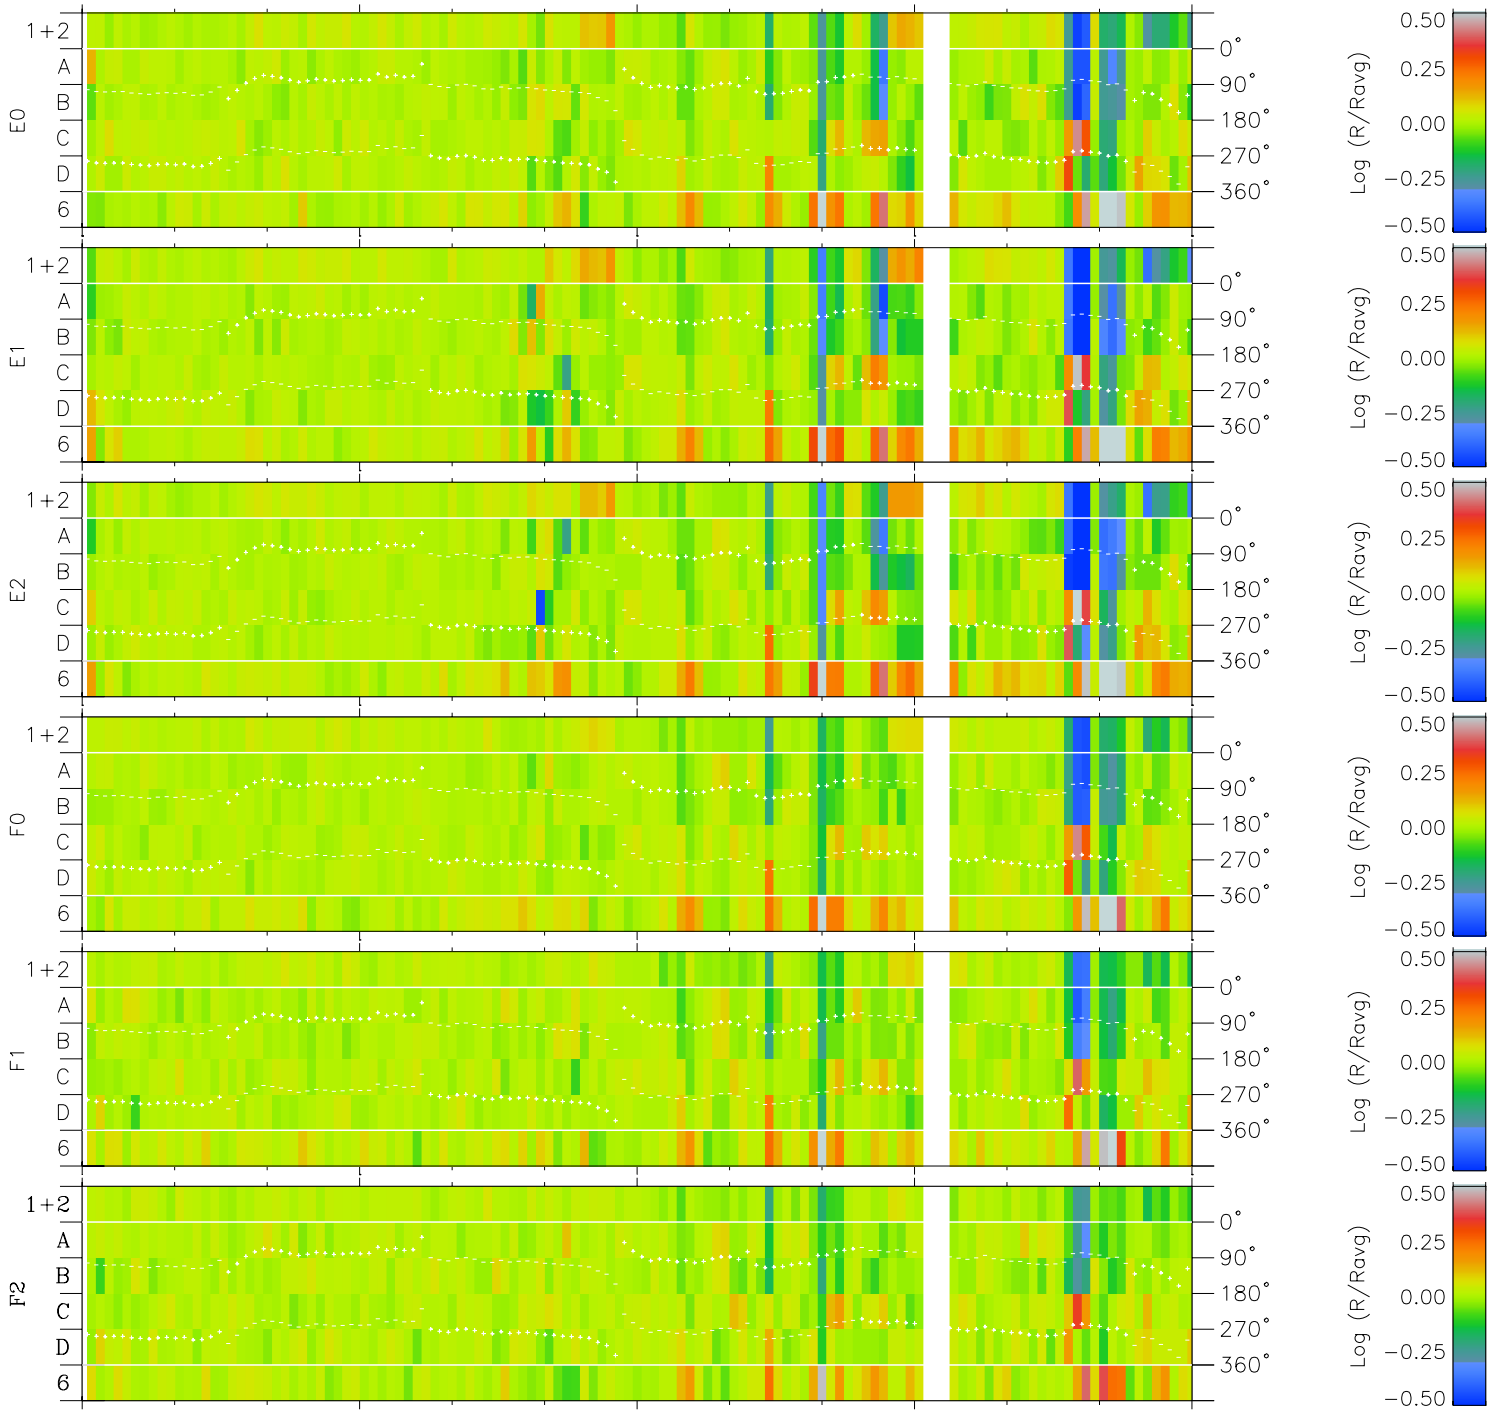

Galileo EPD Real Time Azimuth Anisotropies 96280

Software Version: RTAZIM_MEAN V 1.20
 Data Production: 06-03-00
 Plot Production: Fri Sep 14 17:28:06 2001
 Color File: wondr3
 Geofactor File: 1.1

00:00:00 1996-280	280-06	280-12	280-18	00:00:00 1996-281	
+	+	+	+	+	X JSE(R _j)
-77.55	-77.26	-76.96	-76.66	-76.35	Y JSE(R _j)
-81.83	-82.18	-82.53	-82.87	-83.20	Z JSE(R _j)
1.03	1.06	1.08	1.11	1.13	

- ◇ = Jupiter look direction
- = Corotation look direction