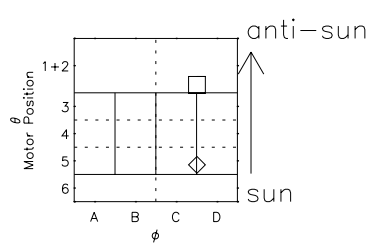

Galileo EPD Real Time Azimuth Anisotropies 96280

Software Version: RTAZIM_MEAN V 1.20
 Data Production: 06-03-00
 Plot Production: Fri Sep 14 17:28:06 2001
 Color File: wondr3
 Geofactor File: 1.1

00:00:00 1996-280	280-06	280-12	280-18	00:00:00 1996-281	
+	+	+	+	+	X JSE(R _j)
-77.55	-77.26	-76.96	-76.66	-76.35	Y JSE(R _j)
-81.83	-82.18	-82.53	-82.87	-83.20	Z JSE(R _j)
1.03	1.06	1.08	1.11	1.13	

- ◇ = Jupiter look direction
- = Corotation look direction