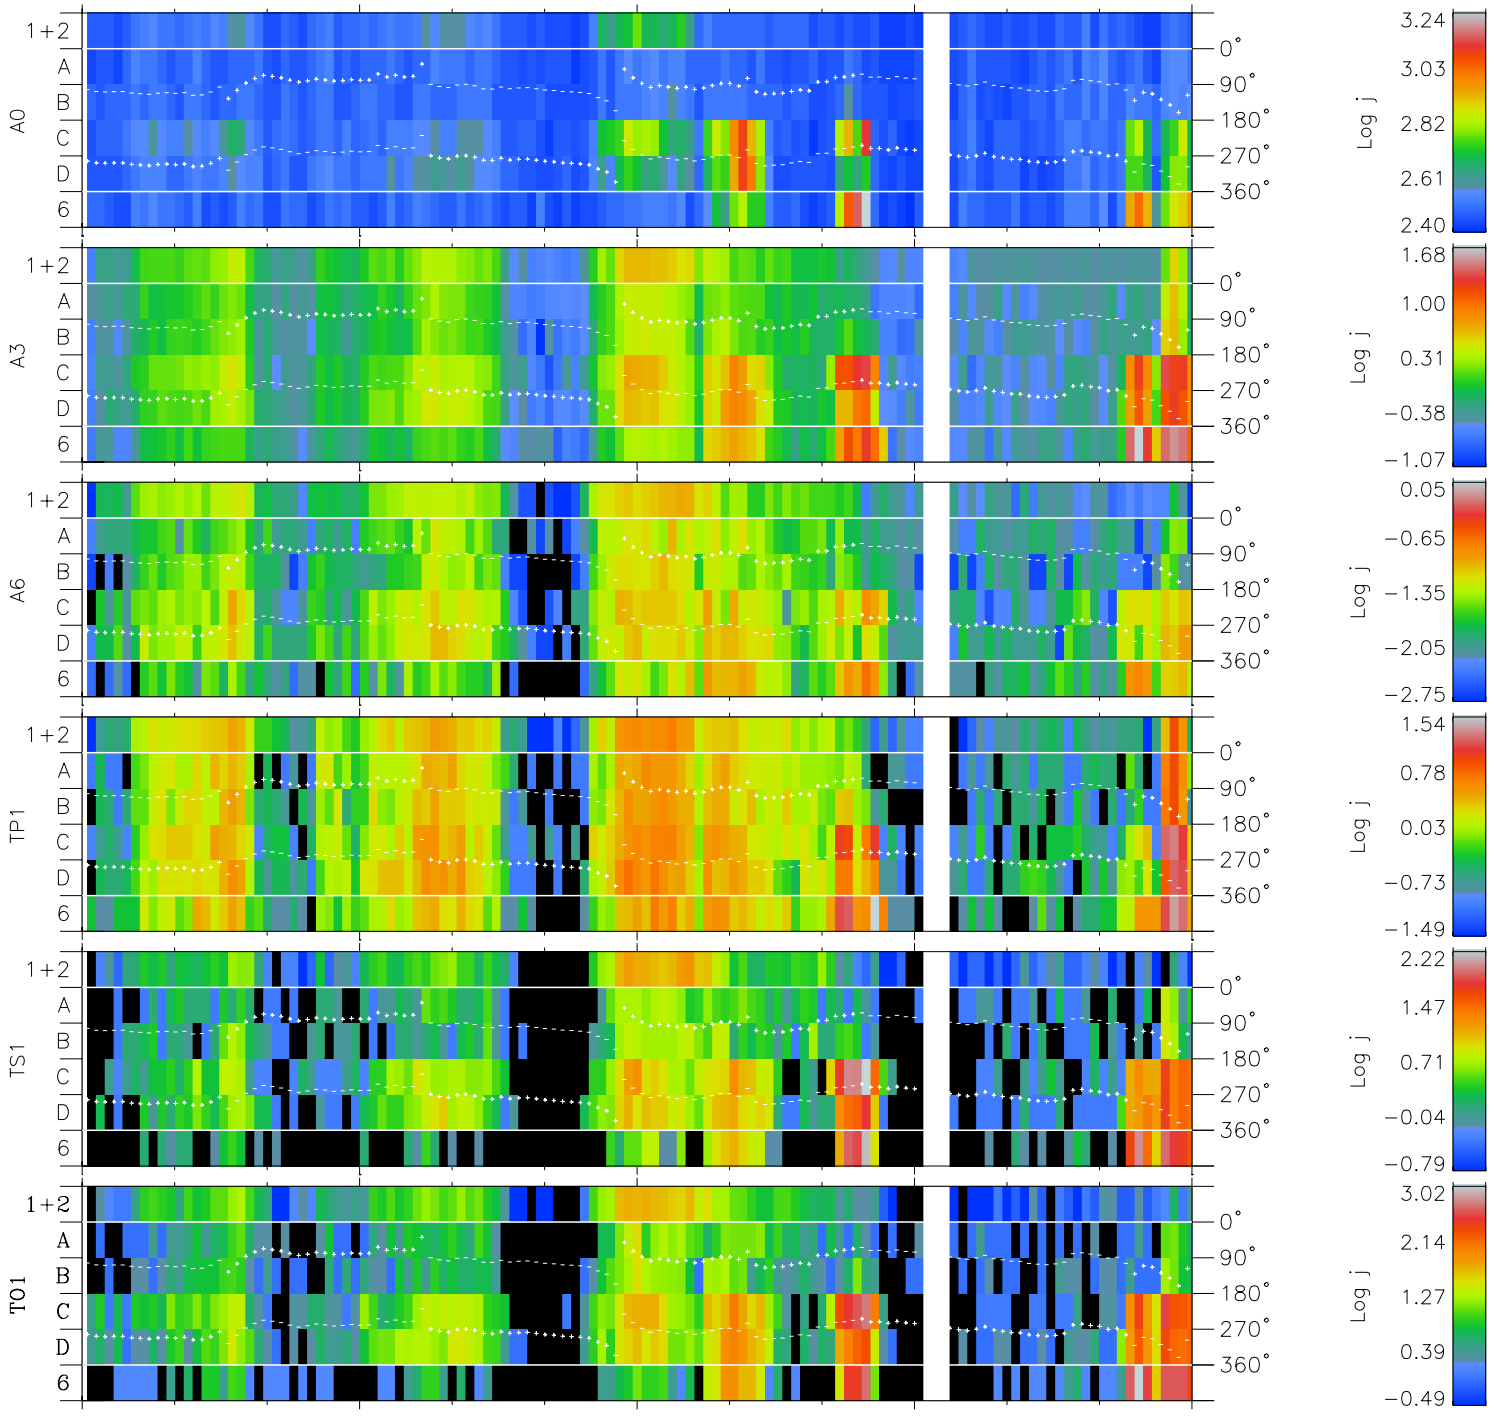

Galileo EPD Real Time Azimuth Anisotropies 96280

Software Version: RTAZIM_FLUX V 1.20
Data Production: 06-03-00
Plot Production: Fri Sep 14 17:28:11 2001
Color File: wondr3
Geofactor File: 1.1

00:00:00 1996-280	280-06	280-12	280-18	00:00:00 1996-281	
+	+	+	+	+	
-77.55	-77.26	-76.96	-76.66	-76.35	X JSE(R _j)
-81.83	-82.18	-82.53	-82.87	-83.20	Y JSE(R _j)
1.03	1.06	1.08	1.11	1.13	Z JSE(R _j)

◇ = Jupiter look direction
□ = Corotation look direction